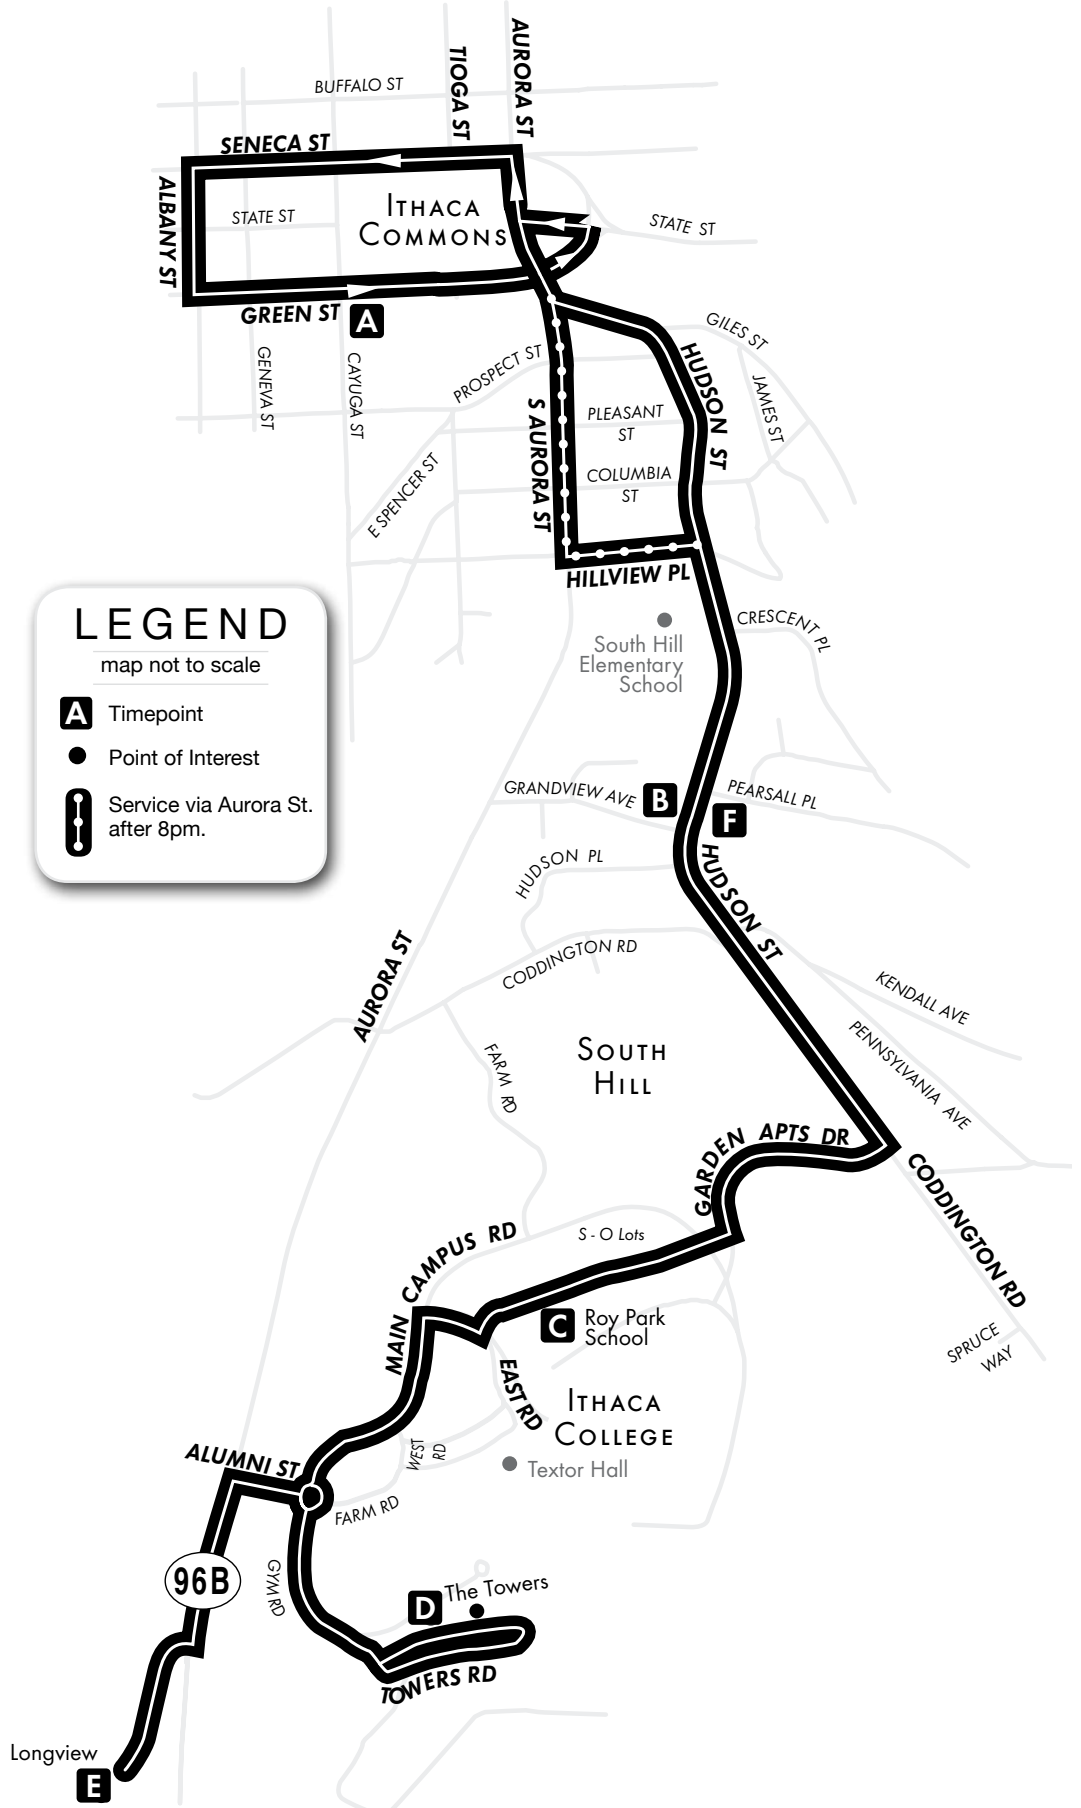

Bold Type indicates PM times.

MONDAY – FRIDAY

11 SATURDAY

Please read schedules from left to right.

LOOP

Green @ Commons	Roy Park School	Longview	Hudson @ Pearsall	One-Seat Ride to Mall or North Campus	Continues as Route #				
A	B	C	D	E	F	A			
7:00 A	7:05 A	7:09 A	7:14 A	—	7:17 A	7:20 A	7:27 A	➔	70
7:30 A	7:35 A	7:39 A	—	7:44 A	7:47 A	7:50 A	7:57 A	➔	70
8:00 A	8:05 A	8:09 A	8:14 A	—	8:17 A	8:20 A	8:27 A	➔	70
8:30 A	8:35 A	8:39 A	—	8:44 A	8:47 A	8:50 A	8:57 A	➔	70
9:00 A	9:05 A	9:09 A	9:14 A	—	9:17 A	9:20 A	9:27 A	➔	70
9:30 A	9:35 A	9:39 A	—	9:44 A	9:47 A	9:50 A	9:57 A	➔	70
10:00 A	10:05 A	10:09 A	10:14 A	—	10:17 A	10:20 A	10:27 A	➔	70
10:30 A	10:35 A	10:39 A	—	10:44 A	10:47 A	10:50 A	10:57 A	➔	70
11:00 A	11:05 A	11:09 A	11:14 A	—	11:17 A	11:20 A	11:27 A	➔	70
11:30 A	11:35 A	11:39 A	—	11:44 A	11:47 A	11:50 A	11:57 A	➔	70
12:00 P	12:05 P	12:09 P	12:14 P	—	12:17 P	12:20 P	12:27 P	➔	70
12:30 P	12:35 P	12:39 P	—	12:44 P	12:47 P	12:50 P	12:57 P	➔	70
1:00 P	1:05 P	1:09 P	1:14 P	—	1:17 P	1:20 P	1:27 P	➔	70
1:30 P	1:35 P	1:39 P	—	1:44 P	1:47 P	1:50 P	1:57 P	➔	70
2:00 P	2:05 P	2:09 P	2:14 P	—	2:17 P	2:20 P	2:27 P	➔	70
2:30 P	2:35 P	2:39 P	—	2:44 P	2:47 P	2:50 P	2:57 P	➔	70
3:00 P	3:05 P	3:09 P	3:14 P	—	3:17 P	3:20 P	3:27 P	➔	70
3:30 P	3:35 P	3:39 P	—	3:44 P	3:47 P	3:50 P	3:57 P	➔	70
4:00 P	4:05 P	4:09 P	4:14 P	—	4:17 P	4:20 P	4:27 P	➔	70
4:30 P	4:35 P	4:39 P	—	4:44 P	4:47 P	4:50 P	4:57 P	➔	70
5:00 P	5:05 P	5:09 P	5:14 P	—	5:17 P	5:20 P	5:27 P	➔	70
5:30 P	5:35 P	5:39 P	—	5:44 P	5:47 P	5:50 P	5:57 P	➔	70
6:00 P	6:05 P	6:09 P	6:14 P	—	6:17 P	6:20 P	6:27 P	➔	70
6:30 P	6:35 P	6:39 P	—	6:44 P	6:47 P	6:50 P	6:57 P	➔	70
7:00 P	7:05 P	7:09 P	7:14 P	—	7:17 P	7:20 P	7:27 P	➔	70
7:30 P	7:35 P	7:39 P	7:44 P	—	7:47 P	7:50 P	7:57 P	➔	70
8:00 P	8:05 P	8:09 P	8:14 P	—	8:17 P	8:20 P	8:27 P	➔	70
8:30 P	8:35 P	8:39 P	8:44 P	—	8:47 P	8:50 P	8:57 P	➔	70
9:00 P	9:05 P	9:09 P	9:14 P	—	9:17 P	9:20 P	9:27 P	➔	70
9:30 P	9:35 P	9:39 P	9:44 P	—	9:47 P	9:50 P	9:57 P	➔	70
10:00 P	10:05 P	10:09 P	10:14 P	—	10:17 P	10:20 P	10:27 P	➔	70
10:30 P	10:35 P	10:39 P	10:44 P	—	10:47 P	10:50 P	10:57 P	➔	70
11:30 P	11:35 P	11:39 P	11:44 P	—	11:47 P	11:50 P	11:57 P	↔	90
12:30 A	12:35 A	12:39 A	12:44 A	—	12:47 A	12:50 A	12:57 A	↔	90
1:30 A	1:35 A	1:39 A	1:44 A	—	1:47 A	1:50 A	1:57 A	↔	90

SATURDAY

One-Seat Ride to Shops at Ithaca Mall or Cornell's North Campus

Our system now features linked routes. Most route 11 trips continue on as route 30 or 70 to form a one-seat ride to the Shops at Ithaca Mall denoted by the ➔ sign.

Later in the evening route 11 trips continue on as route 90 to form a one-seat ride to Cornell's North Campus denoted by the ↔ sign. This means the bus changes its route sign, and you just stay on the bus, no transferring required!

11 SUNDAY

Please read schedules from left to right.

LOOP