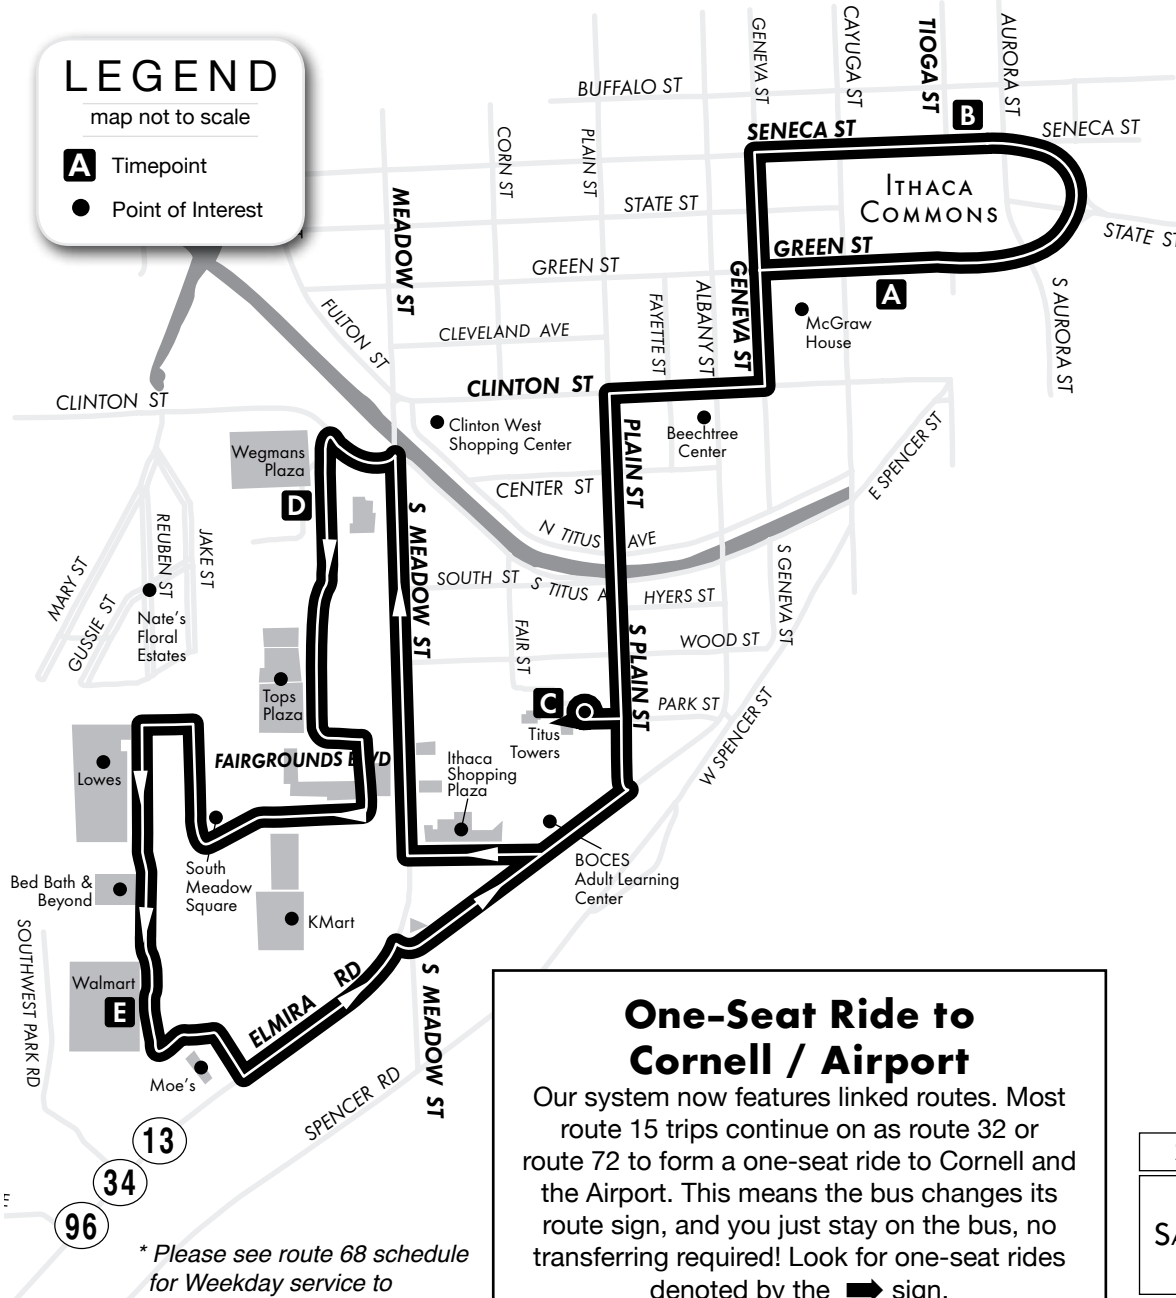

Route 15

Southside Shopper

Effective January 17, 2010

LEGEND

map not to scale

A Timepoint

● Point of Interest

One-Seat Ride to Cornell / Airport
 Our system now features linked routes. Most route 15 trips continue on as route 32 or route 72 to form a one-seat ride to Cornell and the Airport. This means the bus changes its route sign, and you just stay on the bus, no transferring required! Look for one-seat rides denoted by the ➡ sign.

* Please see route 68 schedule for Weekday service to Elmira Rd. and Spencer Rd.

MONDAY – FRIDAY

Please read schedules from left to right.

LOOP

Green @ Commons	Seneca @ Commons	Titus Towers I	Wegman's	Walmart	Titus Towers I	Green @ Commons	Continues as Route #
A	B	C	D	E	C	A	One-Seat Ride to Cornell
7:30 A	7:32 A	7:40 A	7:49 A	7:58 A	8:03 A	8:10 A	➡ 32
8:30 A	8:32 A	8:40 A	8:49 A	8:58 A	9:03 A	9:10 A	➡ 32
9:30 A	9:32 A	9:40 A	9:49 A	9:58 A	10:03 A	10:10 A	➡ 32
10:30 A	10:32 A	10:40 A	10:49 A	10:58 A	11:03 A	11:10 A	➡ 32
11:30 A	11:32 A	11:40 A	11:49 A	11:58 A	12:03 P	12:10 P	➡ 32
12:30 P	12:32 P	12:40 P	12:49 P	12:58 P	1:03 P	1:10 P	➡ 32
1:30 P	1:32 P	1:40 P	1:49 P	1:58 P	2:03 P	2:10 P	➡ 32
2:30 P	2:32 P	2:40 P	2:49 P	2:58 P	3:03 P	3:10 P	➡ 32
3:30 P	3:32 P	3:40 P	3:49 P	3:58 P	4:03 P	4:10 P	➡ 32
4:30 P	4:32 P	4:40 P	4:49 P	4:58 P	5:03 P	5:10 P	➡ 32
5:00 P	5:02 P	5:10 P	5:19 P	5:28 P	5:33 P	5:40 P	➡ 20
5:30 P	5:32 P	5:40 P	5:49 P	5:58 P	6:03 P	6:10 P	➡ 32
6:00 P	6:02 P	6:10 P	6:19 P	6:28 P	6:33 P	6:40 P	➡ 92
6:30 P	6:32 P	6:40 P	6:49 P	6:58 P	7:03 P	7:10 P	➡ 32
7:30 P	7:32 P	7:40 P	7:49 P	7:58 P	8:03 P	8:10 P	➡ 32
8:30 P	8:32 P	8:40 P	8:49 P	8:58 P	9:03 P	9:10 P	➡ 32

Southside Shopper

ALSO SERVING:

- Commons
- McGraw House
- Beechtree Care Center
- Titus Towers
- Ithaca Shopping Plaza
- Wegman's
- Tops
- WalMart

Cornell / Airport – Most trips continue on ➡ as route 32 or 72