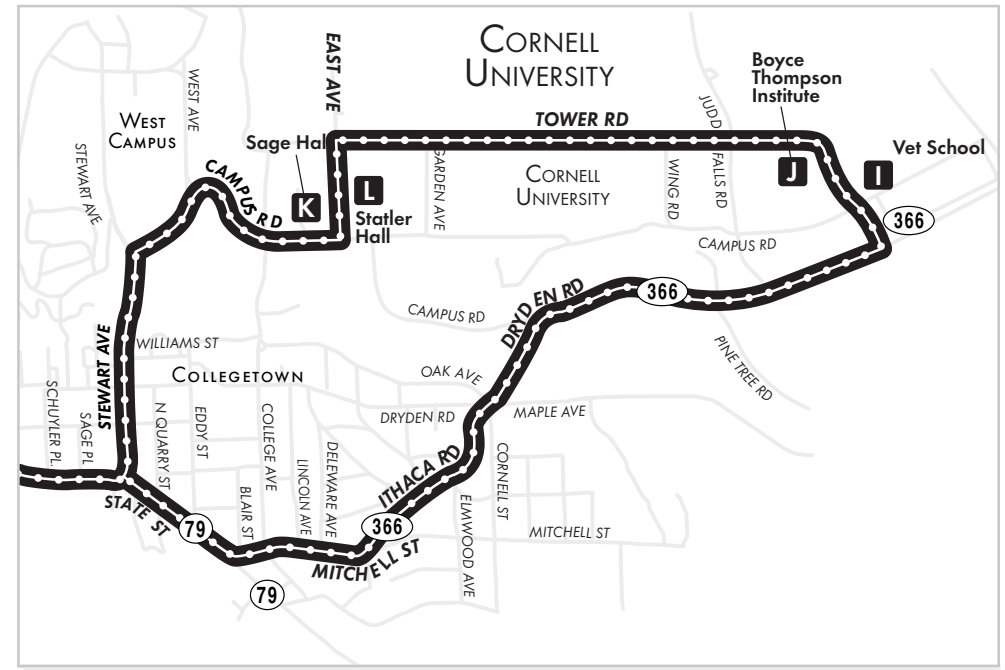

ROUTE
21
MONDAY - SUNDAY
MTWRF Sa Su

EXPRESS ZONE
between Fulton Street & Commons.
Designated Stops Only

MONDAY – FRIDAY

Please read schedules from left to right.

OUTBOUND										INBOUND							
Boyce Thompson Institute		Seneca St. @ Commons	Jacksonville Post Office	T-Burg Park & Ride	T-Burg Central School		Aubles Trailer Park	T-Burg Park & Ride	T-Burg Central School	Buffalo @ Fulton	Statler Hall	Boyce Thompson Inst.					
Vet School	Sage Hall	Seneca @ Fulton	T-Burg Central School	T-Burg Central School	T-Burg Central School	T-Burg Central School	T-Burg Central School	Juniper Manor	Jacksonville Post Office	Green St. @ Commons	Statler Hall	Boyce Thompson Inst.					
I	J	K	A	B	C	D	E	E	F	D	C	G	H	L	J		
—	—	—	5:55 A	5:58 A	6:12 A	6:17 A	—	6:22 A	6:30 A	Ⓟ	—	6:36 A	6:41 A	6:56 A	7:00 A	7:08 A	7:13 A
—	—	—	6:25 A	6:28 A	6:42 A	6:47 A	—	6:52 A	7:00 A	Ⓟ	—	7:06 A	7:11 A	7:26 A	7:30 A	7:38 A	7:43 A
—	—	—	6:55 A	6:58 A	7:12 A	7:17 A	—	7:22 A	7:30 A	Ⓟ	—	7:36 A	7:41 A	7:56 A	8:00 A	8:08 A	8:13 A
—	—	—	7:58 A	8:01 A	8:15 A	8:20 A	—	8:25 A	8:30 A	Ⓟ	—	8:36 A	8:41 A	8:56 A	9:00 A	9:08 A	9:13 A
—	8:25 A	—	8:34 A	8:37 A	8:51 A	8:56 A	—	9:01 A	9:05 A	Ⓟ	9:11 A	9:14 A	9:19 A	9:34 A	9:38 A	9:46 A	9:51 A
12:48 P	—	12:54 P	1:03 P	1:06 P	1:20 P	1:25 P	Ⓟ	1:30 P	1:40 P	—	1:46 P	1:49 P	1:54 P	2:09 P	2:13 P	—	D
1:55 P	—	2:01 P	2:10 P	2:13 P	2:27 P	2:32 P	Ⓟ	2:37 P	2:50 P	—	D	2:56 P	3:01 P	3:12 P	3:16 P	—	D
3:00 P	—	3:06 P	3:15 P	3:18 P	3:32 P	3:37 P	Ⓟ	3:42 P	3:47 P	—	D	3:53 P	3:58 P	4:09 P	4:13 P	—	D
3:35 P	—	3:41 P	3:50 P	3:53 P	4:07 P	4:12 P	Ⓟ	4:17 P	4:25 P	—	D	4:31 P	4:36 P	4:47 P	4:51 P	—	D
4:35 P	—	4:41 P	4:50 P	4:53 P	5:07 P	5:12 P	Ⓟ	5:17 P	5:25 P	—	D	5:31 P	5:36 P	5:47 P	5:51 P	—	D
5:00 P	—	5:06 P	5:15 P	5:18 P	5:32 P	5:37 P	Ⓟ	5:42 P	5:48 P	—	D	5:54 P	5:59 P	6:10 P	6:14 P	—	—
5:20 P	—	5:26 P	5:35 P	5:38 P	5:52 P	5:57 P	Ⓟ	6:02 P	6:08 P	—	D	6:14 P	6:19 P	6:30 P	6:34 P	—	—
6:15 P	—	6:21 P	6:30 P	6:33 P	6:47 P	6:52 P	Ⓟ	6:57 P	7:03 P	—	D	7:09 P	7:14 P	7:25 P	7:29 P	—	—