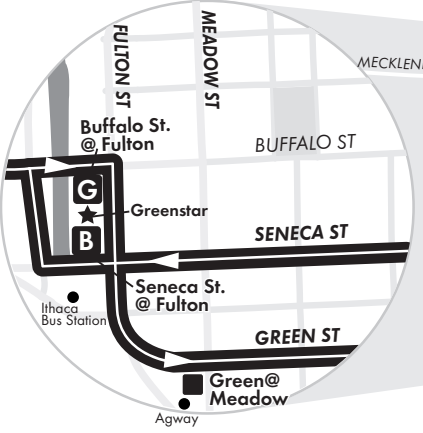

ROUTE
21
MONDAY - SUNDAY
MTWRF Sa Su

EXPRESS ZONE
between Fulton Street & Commons.
Designated Stops Only

MONDAY – FRIDAY

Please read schedules from left to right.

OUTBOUND										INBOUND							
Boyce Thompson Institute		Seneca St. @ Commons	Jacksonville Post Office	T-Burg Park & Ride	T-Burg Central School		Aubles Trailer Park	T-Burg Park & Ride	T-Burg Central School	Buffalo @ Fulton	Statler Hall	Boyce Thompson Inst.					
Vet School	Sage Hall	Seneca @ Fulton	T-Burg Central School	T-Burg Central School	T-Burg Central School	T-Burg Central School	T-Burg Central School	Juniper Manor	Jacksonville Post Office	Green St. @ Commons	Statler Hall	Boyce Thompson Inst.					
I	J	K	A	B	C	D	E	E	F	D	C	G	H	L	J		
—	—	—	5:55 A	5:58 A	6:12 A	6:17 A	—	6:22 A	6:30 A	Ⓟ	—	6:36 A	6:41 A	6:56 A	7:00 A	7:08 A	7:13 A
—	—	—	6:25 A	6:28 A	6:42 A	6:47 A	—	6:52 A	7:00 A	Ⓟ	—	7:06 A	7:11 A	7:26 A	7:30 A	7:38 A	7:43 A
—	—	—	6:55 A	6:58 A	7:12 A	7:17 A	—	7:22 A	7:30 A	Ⓟ	—	7:36 A	7:41 A	7:56 A	8:00 A	8:08 A	8:13 A
—	—	—	7:58 A	8:01 A	8:15 A	8:20 A	—	8:25 A	8:30 A	Ⓟ	—	8:36 A	8:41 A	8:56 A	9:00 A	9:08 A	9:13 A
—	8:25 A	—	8:34 A	8:37 A	8:51 A	8:56 A	—	9:01 A	9:05 A	Ⓟ	9:11 A	9:14 A	9:19 A	9:34 A	9:38 A	9:46 A	9:51 A
12:48 P	—	12:54 P	1:03 P	1:06 P	1:20 P	1:25 P	Ⓟ	1:30 P	1:40 P	—	1:46 P	1:49 P	1:54 P	2:09 P	2:13 P	—	D
1:55 P	—	2:01 P	2:10 P	2:13 P	2:27 P	2:32 P	Ⓟ	2:37 P	2:50 P	—	D	2:56 P	3:01 P	3:12 P	3:16 P	—	D
3:00 P	—	3:06 P	3:15 P	3:18 P	3:32 P	3:37 P	Ⓟ	3:42 P	3:47 P	—	D	3:53 P	3:58 P	4:09 P	4:13 P	—	D
3:35 P	—	3:41 P	3:50 P	3:53 P	4:07 P	4:12 P	Ⓟ	4:17 P	4:25 P	—	D	4:31 P	4:36 P	4:47 P	4:51 P	—	D
4:35 P	—	4:41 P	4:50 P	4:53 P	5:07 P	5:12 P	Ⓟ	5:17 P	5:25 P	—	D	5:31 P	5:36 P	5:47 P	5:51 P	—	D
5:00 P	—	5:06 P	5:15 P	5:18 P	5:32 P	5:37 P	Ⓟ	5:42 P	5:48 P	—	D	5:54 P	5:59 P	6:10 P	6:14 P	—	—
5:20 P	—	5:26 P	5:35 P	5:38 P	5:52 P	5:57 P	Ⓟ	6:02 P	6:08 P	—	D	6:14 P	6:19 P	6:30 P	6:34 P	—	—
6:15 P	—	6:21 P	6:30 P	6:33 P	6:47 P	6:52 P	Ⓟ	6:57 P	7:03 P	—	D	7:09 P	7:14 P	7:25 P	7:29 P	—	—