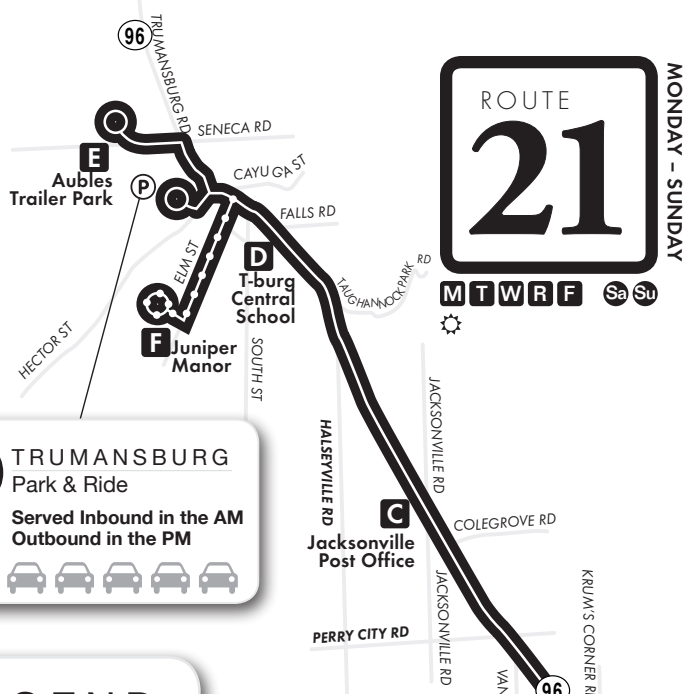

ROUTE
21
MONDAY - SUNDAY
MTWRF Sa Su

EXPRESS ZONE
between Fulton Street & Commons.
Designated Stops Only

MONDAY – FRIDAY

Please read schedules from left to right.

OUTBOUND										INBOUND							
Boyce Thompson Institute		Seneca St. @ Commons	Jacksonville Post Office	T-Burg Park & Ride	T-Burg Central School		Aubles Trailer Park	T-Burg Park & Ride	T-Burg Central School	Buffalo @ Fulton	Statler Hall	Boyce Thompson Inst.					
Vet School	Sage Hall	Seneca @ Fulton	T-Burg Central School	T-Burg Central School	T-Burg Central School	T-Burg Central School	T-Burg Central School	Juniper Manor	Jacksonville Post Office	Green St. @ Commons	Statler Hall	Boyce Thompson Inst.					
I	J	K	A	B	C	D	E	E	F	D	C	G	H	L	J		
—	—	—	5:55 A	5:58 A	6:12 A	6:17 A	—	6:22 A	6:30 A	Ⓟ	—	6:36 A	6:41 A	6:56 A	7:00 A	7:08 A	7:13 A
—	—	—	6:25 A	6:28 A	6:42 A	6:47 A	—	6:52 A	7:00 A	Ⓟ	—	7:06 A	7:11 A	7:26 A	7:30 A	7:38 A	7:43 A
—	—	—	6:55 A	6:58 A	7:12 A	7:17 A	—	7:22 A	7:30 A	Ⓟ	—	7:36 A	7:41 A	7:56 A	8:00 A	8:08 A	8:13 A
—	—	—	7:58 A	8:01 A	8:15 A	8:20 A	—	8:25 A	8:30 A	Ⓟ	—	8:36 A	8:41 A	8:56 A	9:00 A	9:08 A	9:13 A
—	8:25 A	—	8:34 A	8:37 A	8:51 A	8:56 A	—	9:01 A	9:05 A	Ⓟ	9:11 A	9:14 A	9:19 A	9:34 A	9:38 A	9:46 A	9:51 A
12:48 P	—	12:54 P	1:03 P	1:06 P	1:20 P	1:25 P	Ⓟ	1:30 P	1:40 P	—	1:46 P	1:49 P	1:54 P	2:09 P	2:13 P	—	D
1:55 P	—	2:01 P	2:10 P	2:13 P	2:27 P	2:32 P	Ⓟ	2:37 P	2:50 P	—	D	2:56 P	3:01 P	3:12 P	3:16 P	—	D
3:00 P	—	3:06 P	3:15 P	3:18 P	3:32 P	3:37 P	Ⓟ	3:42 P	3:47 P	—	D	3:53 P	3:58 P	4:09 P	4:13 P	—	D
3:35 P	—	3:41 P	3:50 P	3:53 P	4:07 P	4:12 P	Ⓟ	4:17 P	4:25 P	—	D	4:31 P	4:36 P	4:47 P	4:51 P	—	D
4:35 P	—	4:41 P	4:50 P	4:53 P	5:07 P	5:12 P	Ⓟ	5:17 P	5:25 P	—	D	5:31 P	5:36 P	5:47 P	5:51 P	—	D
5:00 P	—	5:06 P	5:15 P	5:18 P	5:32 P	5:37 P	Ⓟ	5:42 P	5:48 P	—	D	5:54 P	5:59 P	6:10 P	6:14 P	—	—
5:20 P	—	5:26 P	5:35 P	5:38 P	5:52 P	5:57 P	Ⓟ	6:02 P	6:08 P	—	D	6:14 P	6:19 P	6:30 P	6:34 P	—	—
6:15 P	—	6:21 P	6:30 P	6:33 P	6:47 P	6:52 P	Ⓟ	6:57 P	7:03 P	—	D	7:09 P	7:14 P	7:25 P	7:29 P	—	—