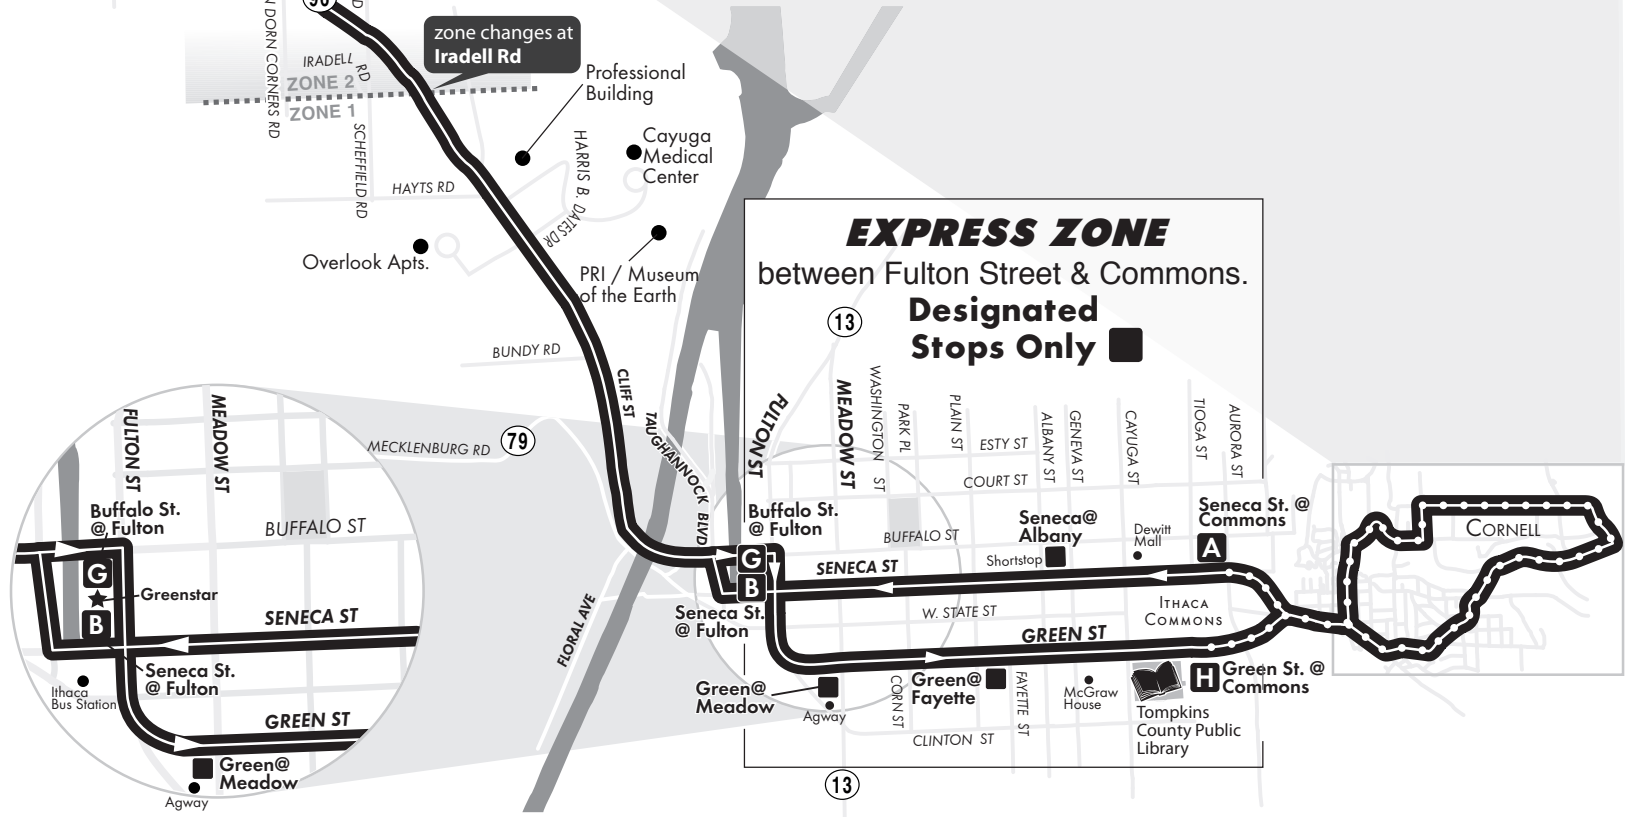

ROUTE
21
MONDAY - SUNDAY
MTWRF Sa Su

EXPRESS ZONE
between Fulton Street & Commons.
Designated Stops Only

MONDAY – FRIDAY

Please read schedules from left to right.

OUTBOUND										INBOUND							
Boyce Thompson Institute		Seneca St. @ Commons	Jacksonville Post Office	T-Burg Park & Ride	T-Burg Central School		Aubles Trailer Park	T-Burg Park & Ride	T-Burg Central School	Buffalo @ Fulton	Statler Hall	Boyce Thompson Inst.					
Vet School	Sage Hall	Seneca @ Fulton	T-Burg Central School	T-Burg Central School	T-Burg Central School	T-Burg Central School	T-Burg Central School	Juniper Manor	Jacksonville Post Office	Green St. @ Commons	Statler Hall	Boyce Thompson Inst.					
I	J	K	A	B	C	D	E	E	F	D	C	G	H	L	J		
—	—	—	5:55 A	5:58 A	6:12 A	6:17 A	—	6:22 A	6:30 A	Ⓟ	—	6:36 A	6:41 A	6:56 A	7:00 A	7:08 A	7:13 A
—	—	—	6:25 A	6:28 A	6:42 A	6:47 A	—	6:52 A	7:00 A	Ⓟ	—	7:06 A	7:11 A	7:26 A	7:30 A	7:38 A	7:43 A
—	—	—	6:55 A	6:58 A	7:12 A	7:17 A	—	7:22 A	7:30 A	Ⓟ	—	7:36 A	7:41 A	7:56 A	8:00 A	8:08 A	8:13 A
—	—	—	7:58 A	8:01 A	8:15 A	8:20 A	—	8:25 A	8:30 A	Ⓟ	—	8:36 A	8:41 A	8:56 A	9:00 A	9:08 A	9:13 A
—	8:25 A	—	8:34 A	8:37 A	8:51 A	8:56 A	—	9:01 A	9:05 A	Ⓟ	9:11 A	9:14 A	9:19 A	9:34 A	9:38 A	9:46 A	9:51 A
12:48 P	—	12:54 P	1:03 P	1:06 P	1:20 P	1:25 P	Ⓟ	1:30 P	1:40 P	—	1:46 P	1:49 P	1:54 P	2:09 P	2:13 P	—	D
1:55 P	—	2:01 P	2:10 P	2:13 P	2:27 P	2:32 P	Ⓟ	2:37 P	2:50 P	—	D	2:56 P	3:01 P	3:12 P	3:16 P	—	D
3:00 P	—	3:06 P	3:15 P	3:18 P	3:32 P	3:37 P	Ⓟ	3:42 P	3:47 P	—	D	3:53 P	3:58 P	4:09 P	4:13 P	—	D
3:35 P	—	3:41 P	3:50 P	3:53 P	4:07 P	4:12 P	Ⓟ	4:17 P	4:25 P	—	D	4:31 P	4:36 P	4:47 P	4:51 P	—	D
4:35 P	—	4:41 P	4:50 P	4:53 P	5:07 P	5:12 P	Ⓟ	5:17 P	5:25 P	—	D	5:31 P	5:36 P	5:47 P	5:51 P	—	D
5:00 P	—	5:06 P	5:15 P	5:18 P	5:32 P	5:37 P	Ⓟ	5:42 P	5:48 P	—	D	5:54 P	5:59 P	6:10 P	6:14 P	—	—
5:20 P	—	5:26 P	5:35 P	5:38 P	5:52 P	5:57 P	Ⓟ	6:02 P	6:08 P	—	D	6:14 P	6:19 P	6:30 P	6:34 P	—	—
6:15 P	—	6:21 P	6:30 P	6:33 P	6:47 P	6:52 P	Ⓟ	6:57 P	7:03 P	—	D	7:09 P	7:14 P	7:25 P	7:29 P	—	—