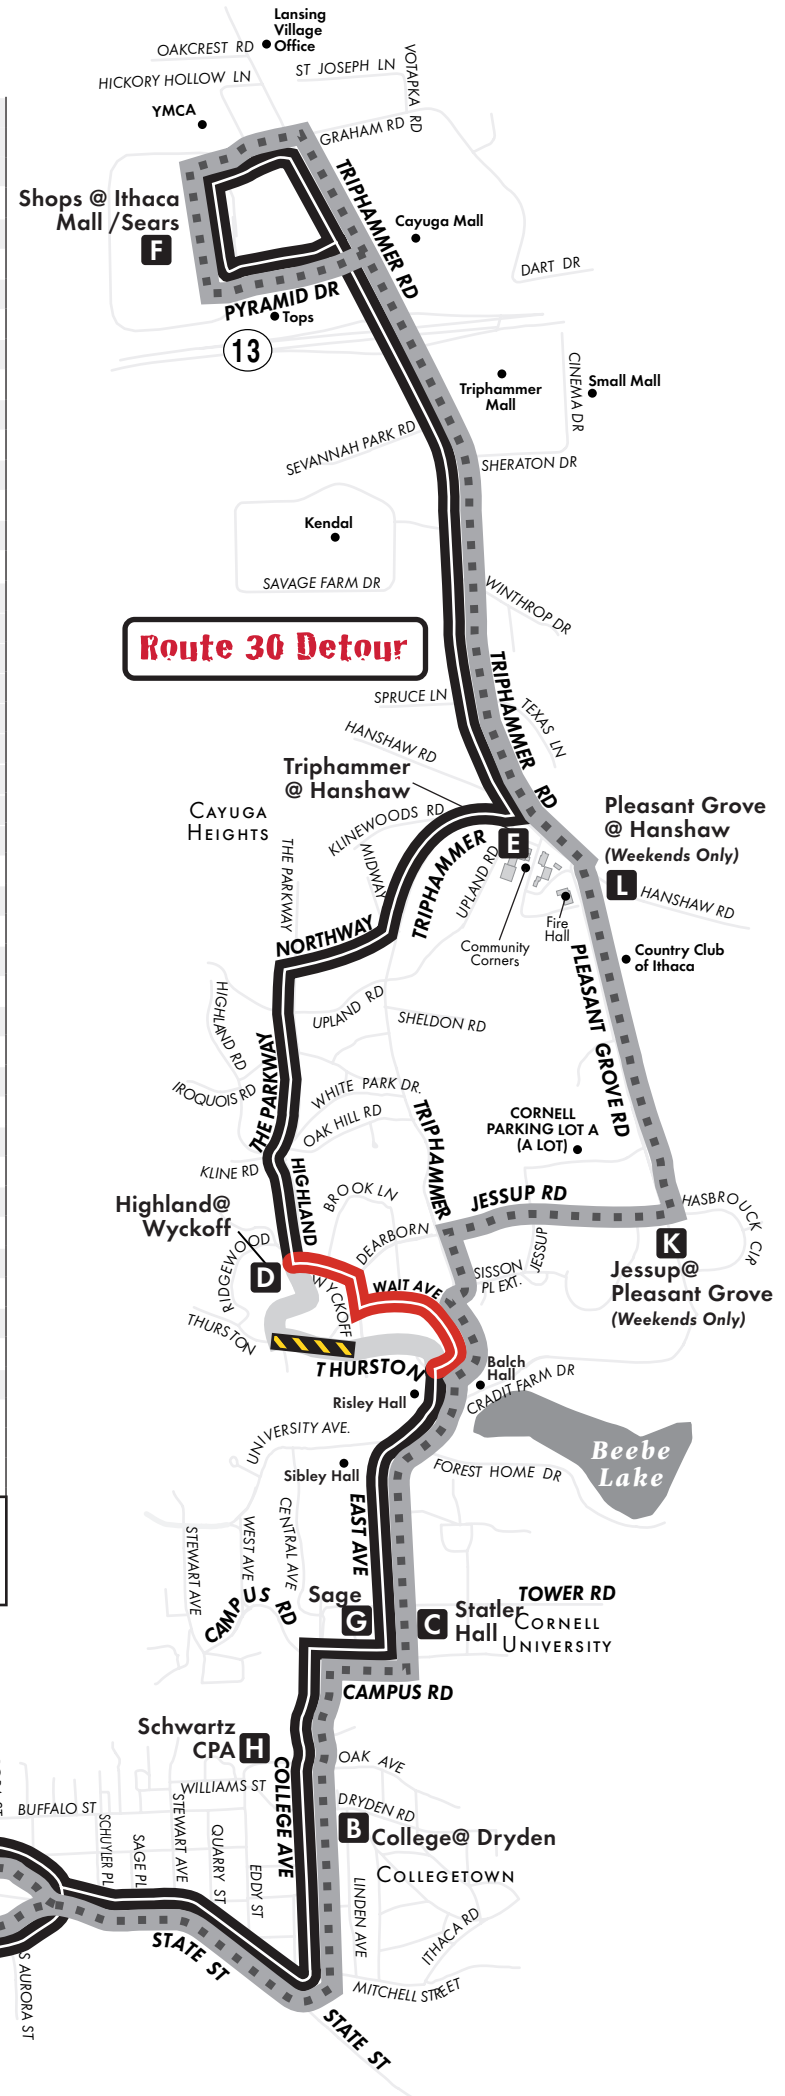

map not to scale

-  **Route 30** (Monday – Friday)
-  **Route 70** (Saturday & Sunday)
See reverse for schedule.
-  **A** Timepoint
-  ● Point of Interest

➤ Rt. 30 Saturday & Sunday service during Academic Year only.

70 WEEKEND

PLEASE SEE REVERSE FOR SCHEDULE

One-Seat Ride to Ithaca College

Our system now features linked routes. Certain route 30 & route 70 trips continue on as route 11 to form a one-seat ride to Ithaca College. This means the bus changes its route sign, and you just stay on the bus, no transferring required! Look for one-seat rides denoted by the ➡ sign.