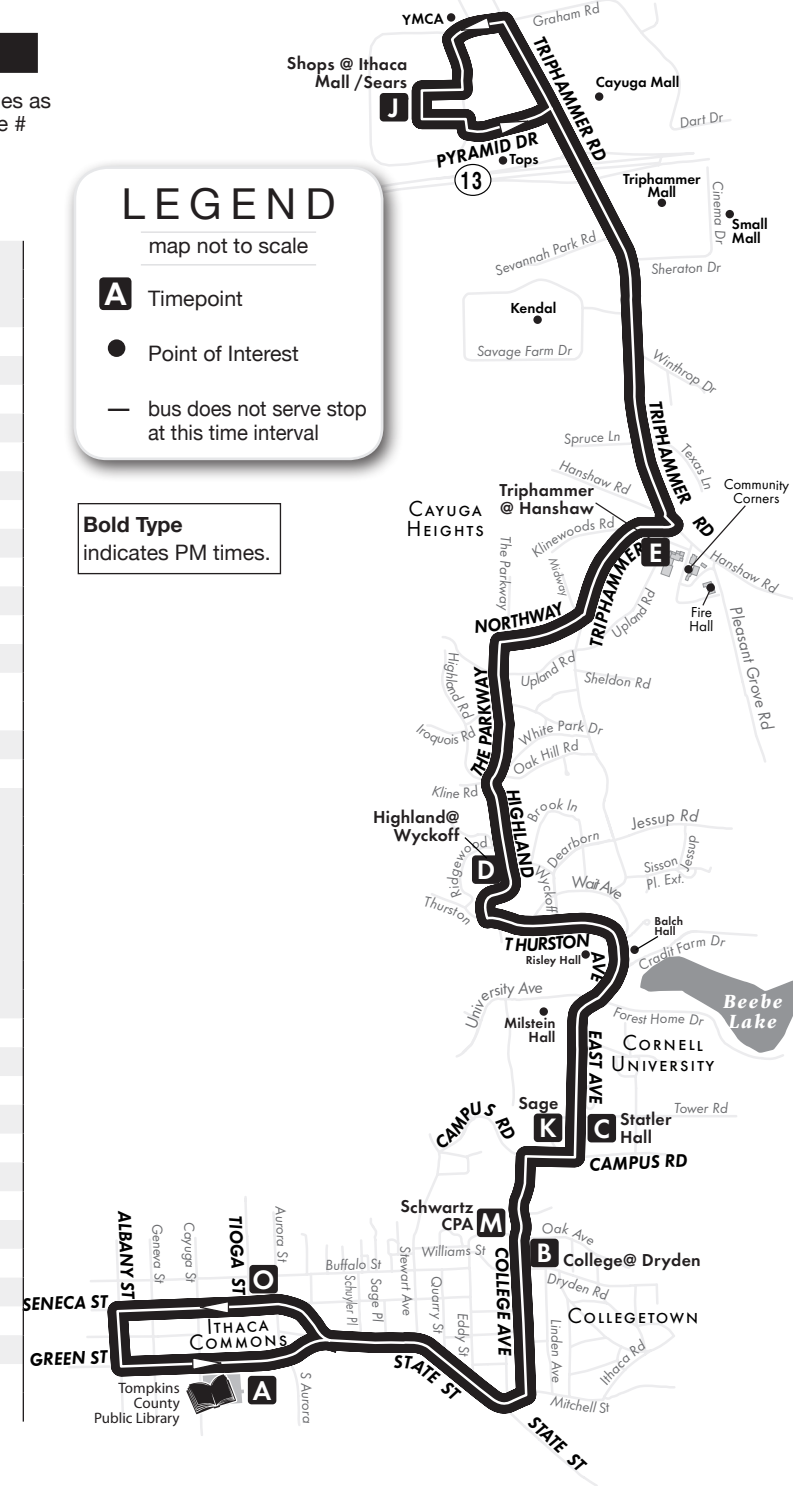

LEGEND

map not to scale

- **A** Timepoint
- Point of Interest
- bus does not serve stop at this time interval

Bold Type indicates PM times.

MONDAY – FRIDAY

Schedule continued on next page...