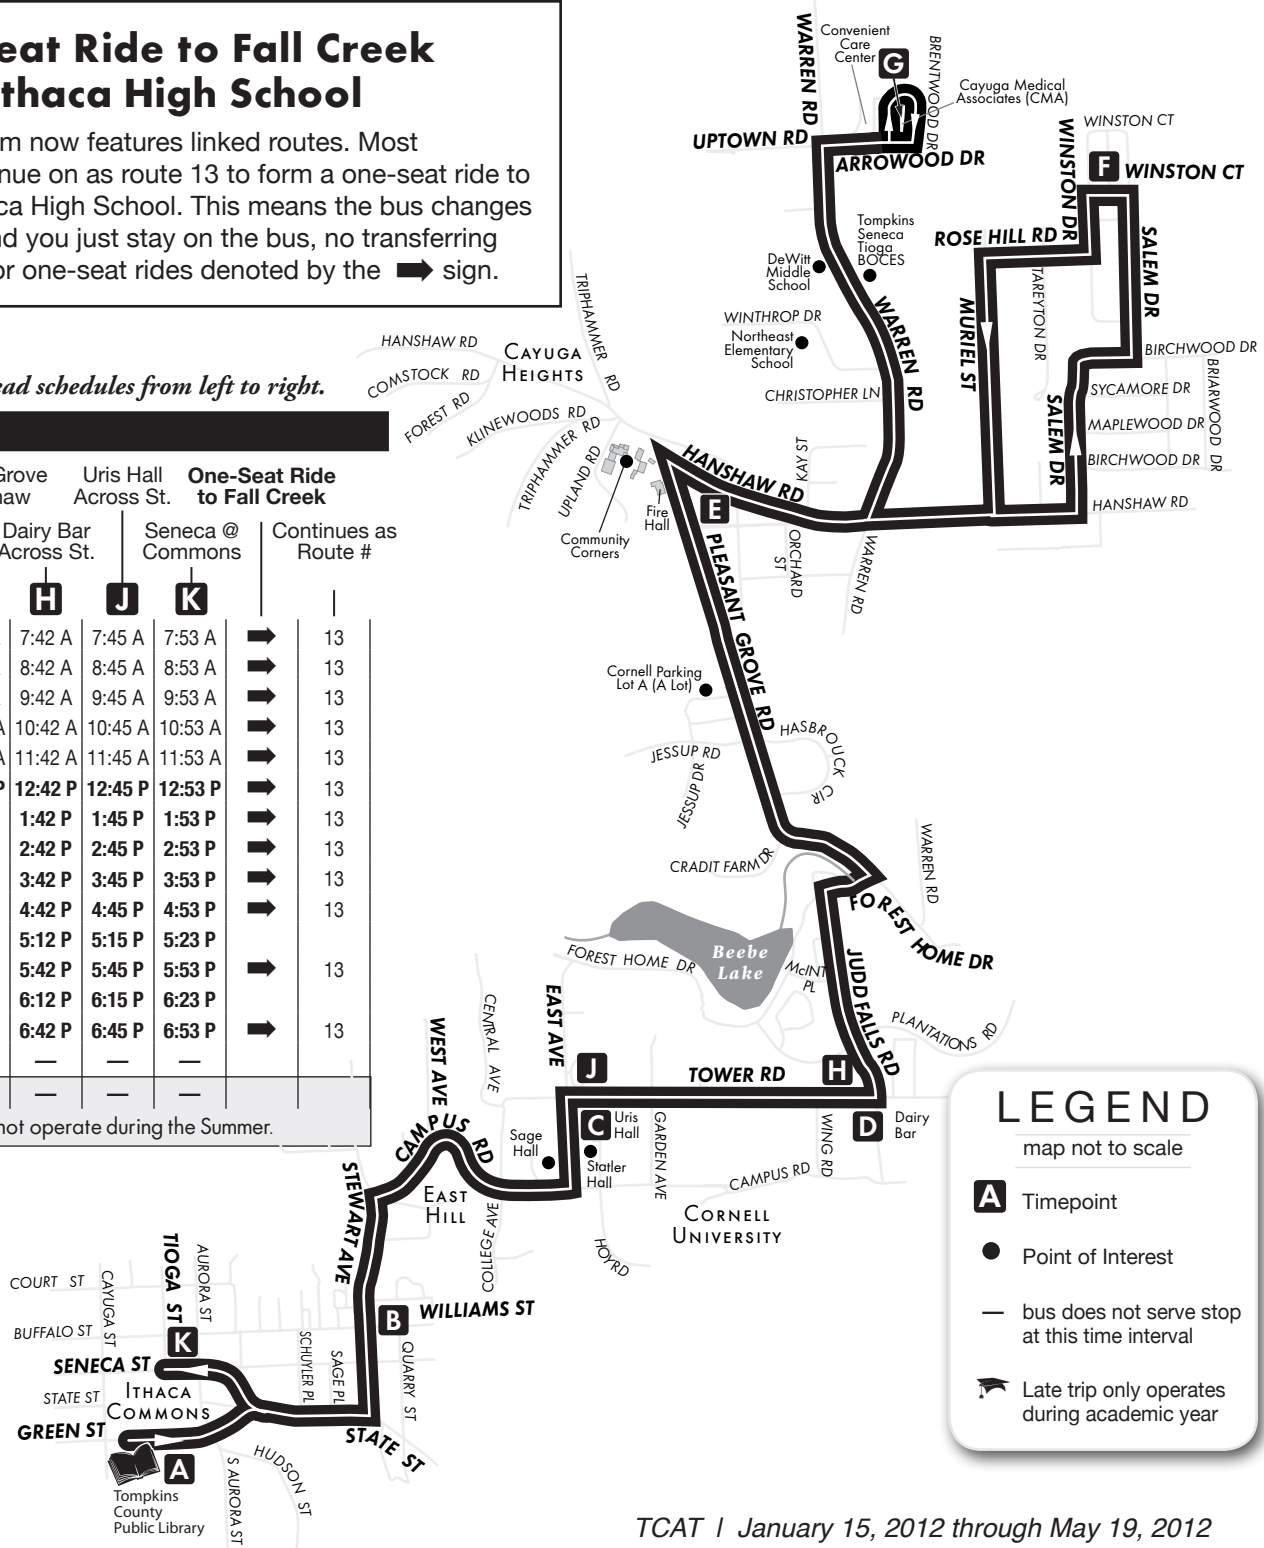

🎓 = The 10:40pm trip operates during the Academic Year only. This trip does not operate during the Summer.

Bold Type indicates PM times.

LEGEND

map not to scale

- **A** Timepoint
- Point of Interest
- bus does not serve stop at this time interval
- 🎓 Late trip only operates during academic year