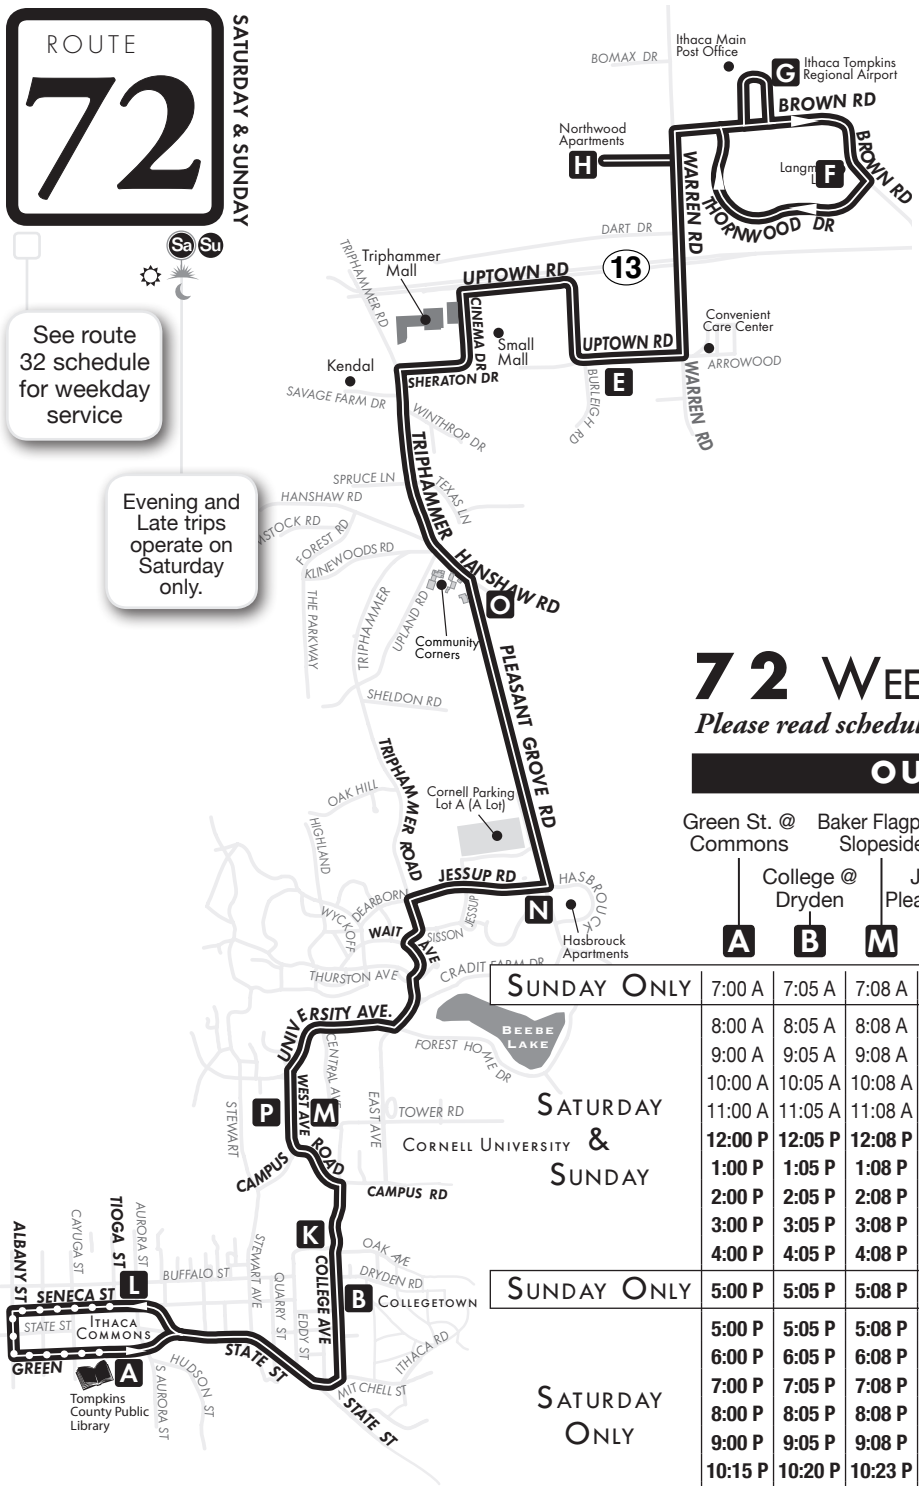

## LEGEND

map not to scale

- A** Timepoint
- Point of Interest
- I** Select Service Only. Please see schedule.
- bus does not serve stop at this time interval
- D** indicates drop off only. passengers wanting to exit bus will need to ask driver to stop

## One-Seat Ride to Shopping!

Our system now features linked routes. Most route 32 & route 72 trips continue on as route 15 to form a one-seat ride to Walmart, Wegmans, & Tops. This means the bus changes its route sign, and you just stay on the bus, no transferring required! Look for one-seat rides denoted by the ➡ sign.