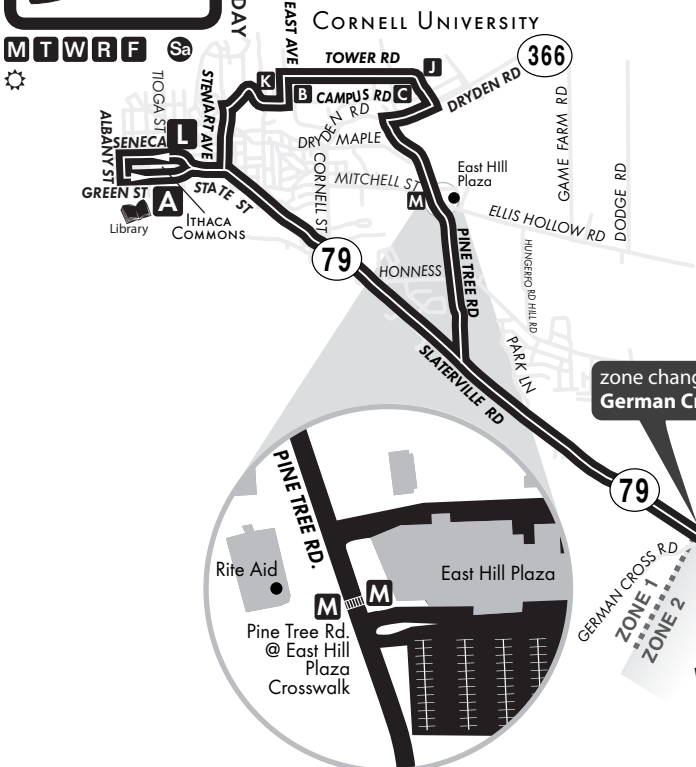

ROUTE 52

MONDAY - SATURDAY

MTWRF

MONDAY - FRIDAY

Please read schedules from left to right.

OUTBOUND

INBOUND

Green St. @ Commons	Stater Hall	Boyce Thompson Inst.	Rt. 79 @ Crispell's	Brooktondale Comm. Center	Caroline Town Hall	Caroline Turnaround
A	B	C	D	E	F	G
5:38 A	-	-	5:47 A	-	5:52 A	5:57 A
6:18 A	-	-	6:27 A	-	6:32 A	6:37 A
6:58 A	-	-	7:07 A	-	7:12 A	7:17 A
7:38 A	-	-	7:47 A	-	7:52 A	7:57 A
8:39 A	8:47 A	8:51 A	9:02 A	9:06 A	9:12 A	9:17 A
10:40 A	10:48 A	10:52 A	11:03 A	11:07 A	11:13 A	11:18 A
2:30 P	2:38 P	2:42 P	2:53 P	2:57 P	3:03 P	3:08 P
3:55 P	4:03 P	4:07 P	4:18 P	4:22 P	4:28 P	4:33 P
4:40 P	4:48 P	4:52 P	5:03 P	-	5:08 P	5:13 P
5:55 P	6:03 P	6:07 P	6:18 P	-	6:23 P	6:28 P
6:30 P	6:38 P	6:42 P	6:53 P	6:57 P	7:03 P	7:08 P

Caroline Turnaround	Across the Street from Brooktondale Comm. Center	Vet School	Seneca St. @ Commons	Sage Hall	Green St. @ Commons		
G	F	H	D	J	K	L	A
6:00 A	6:05 A	6:11 A	6:15 A	6:24 A	6:28 A	6:35 A	6:39 A
6:40 A	6:46 A	6:52 A	6:56 A	7:07 A	7:11 A	7:18 A	7:22 A
7:20 A	7:26 A	-	7:32 A	7:43 A	7:47 A	7:54 A	7:58 A
8:00 A	8:05 A	-	8:11 A	8:20 A	8:24 A	8:31 A	8:35 A
9:20 A	9:25 A	9:31 A	9:35 A	9:44 A	9:48 A	9:55 A	9:59 A
11:20 A	11:25 A	11:31 A	11:35 A	11:44 A	11:48 A	11:55 A	11:59 A
3:15 P	3:20 P	3:26 P	3:30 P	-	-	3:40 P	3:44 P
4:40 P	4:45 P	-	4:51 P	-	-	5:01 P	5:05 P
5:20 P	5:25 P	-	5:31 P	-	-	5:41 P	5:45 P
6:35 A	6:40 A	-	6:46 A	-	-	6:56 A	-
7:10 P	7:15 P	-	7:21 P	-	-	7:31 P	-

zone changes at German Cross Rd.

LEGEND

- A** Timepoint
- P** Park & Ride
- Point of Interest
- bus does not serve stop at this time interval

map not to scale

Bold Type indicates PM times.

SATURDAY (NO SUNDAY SERVICE)