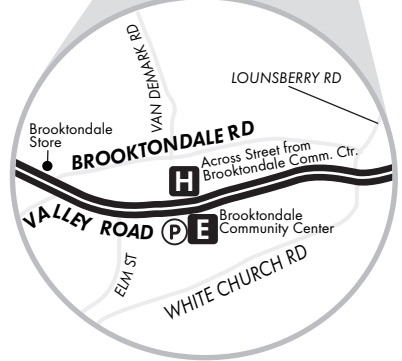

Caroline Turnaround	Across the Street from Brooktondale Comm. Center	Vet School	Seneca St. @ Commons	Sage Hall	Green St. @ Commons		
G	F	H	D	J	K	L	A
6:00 A	6:05 A	6:11 A	6:15 A	6:24 A	6:28 A	6:35 A	6:39 A
6:40 A	6:46 A	6:52 A	6:56 A	7:07 A	7:11 A	7:18 A	7:22 A
7:20 A	7:26 A	-	7:32 A	7:43 A	7:47 A	7:54 A	7:58 A
8:00 A	8:05 A	-	8:11 A	8:20 A	8:24 A	8:31 A	8:35 A
9:20 A	9:25 A	9:31 A	9:35 A	9:44 A	9:48 A	9:55 A	9:59 A
11:20 A	11:25 A	11:31 A	11:35 A	11:44 A	11:48 A	11:55 A	11:59 A
3:15 P	3:20 P	3:26 P	3:30 P	-	-	3:40 P	3:44 P
4:40 P	4:45 P	-	4:51 P	-	-	5:01 P	5:05 P
5:20 P	5:25 P	-	5:31 P	-	-	5:41 P	5:45 P
6:35 A	6:40 A	-	6:46 A	-	-	6:56 A	-
7:10 P	7:15 P	-	7:21 P	-	-	7:31 P	-

zone changes at German Cross Rd.

LEGEND

- A** Timepoint
- P** Park & Ride
- Point of Interest
- bus does not serve stop at this time interval

map not to scale

Bold Type indicates PM times.

SATURDAY (NO SUNDAY SERVICE)

OUTBOUND

Green St. @ Commons	Stater Hall	Boyce Thompson Inst.	Pine Tree Rd. @ East Hill Plaza	Rt. 79 @ Crispell's	Brooktondale Comm. Center	Caroline Town Hall	Caroline Turnaround
A	B	C	M	D	E	F	G
7:55 A	-	-	-	8:04 A	-	8:09 A	8:14 A
11:35 A	11:43 A	11:47 A	11:51 A	11:58 A	12:02 P	12:08 P	12:13 P
1:42 P	1:50 P	1:54 P	1:58 P	2:05 P	2:09 P	2:15 P	2:20 P
6:15 P	6:23 P	6:27 P	6:31 P	6:38 P	6:42 P	6:48 P	6:53 P