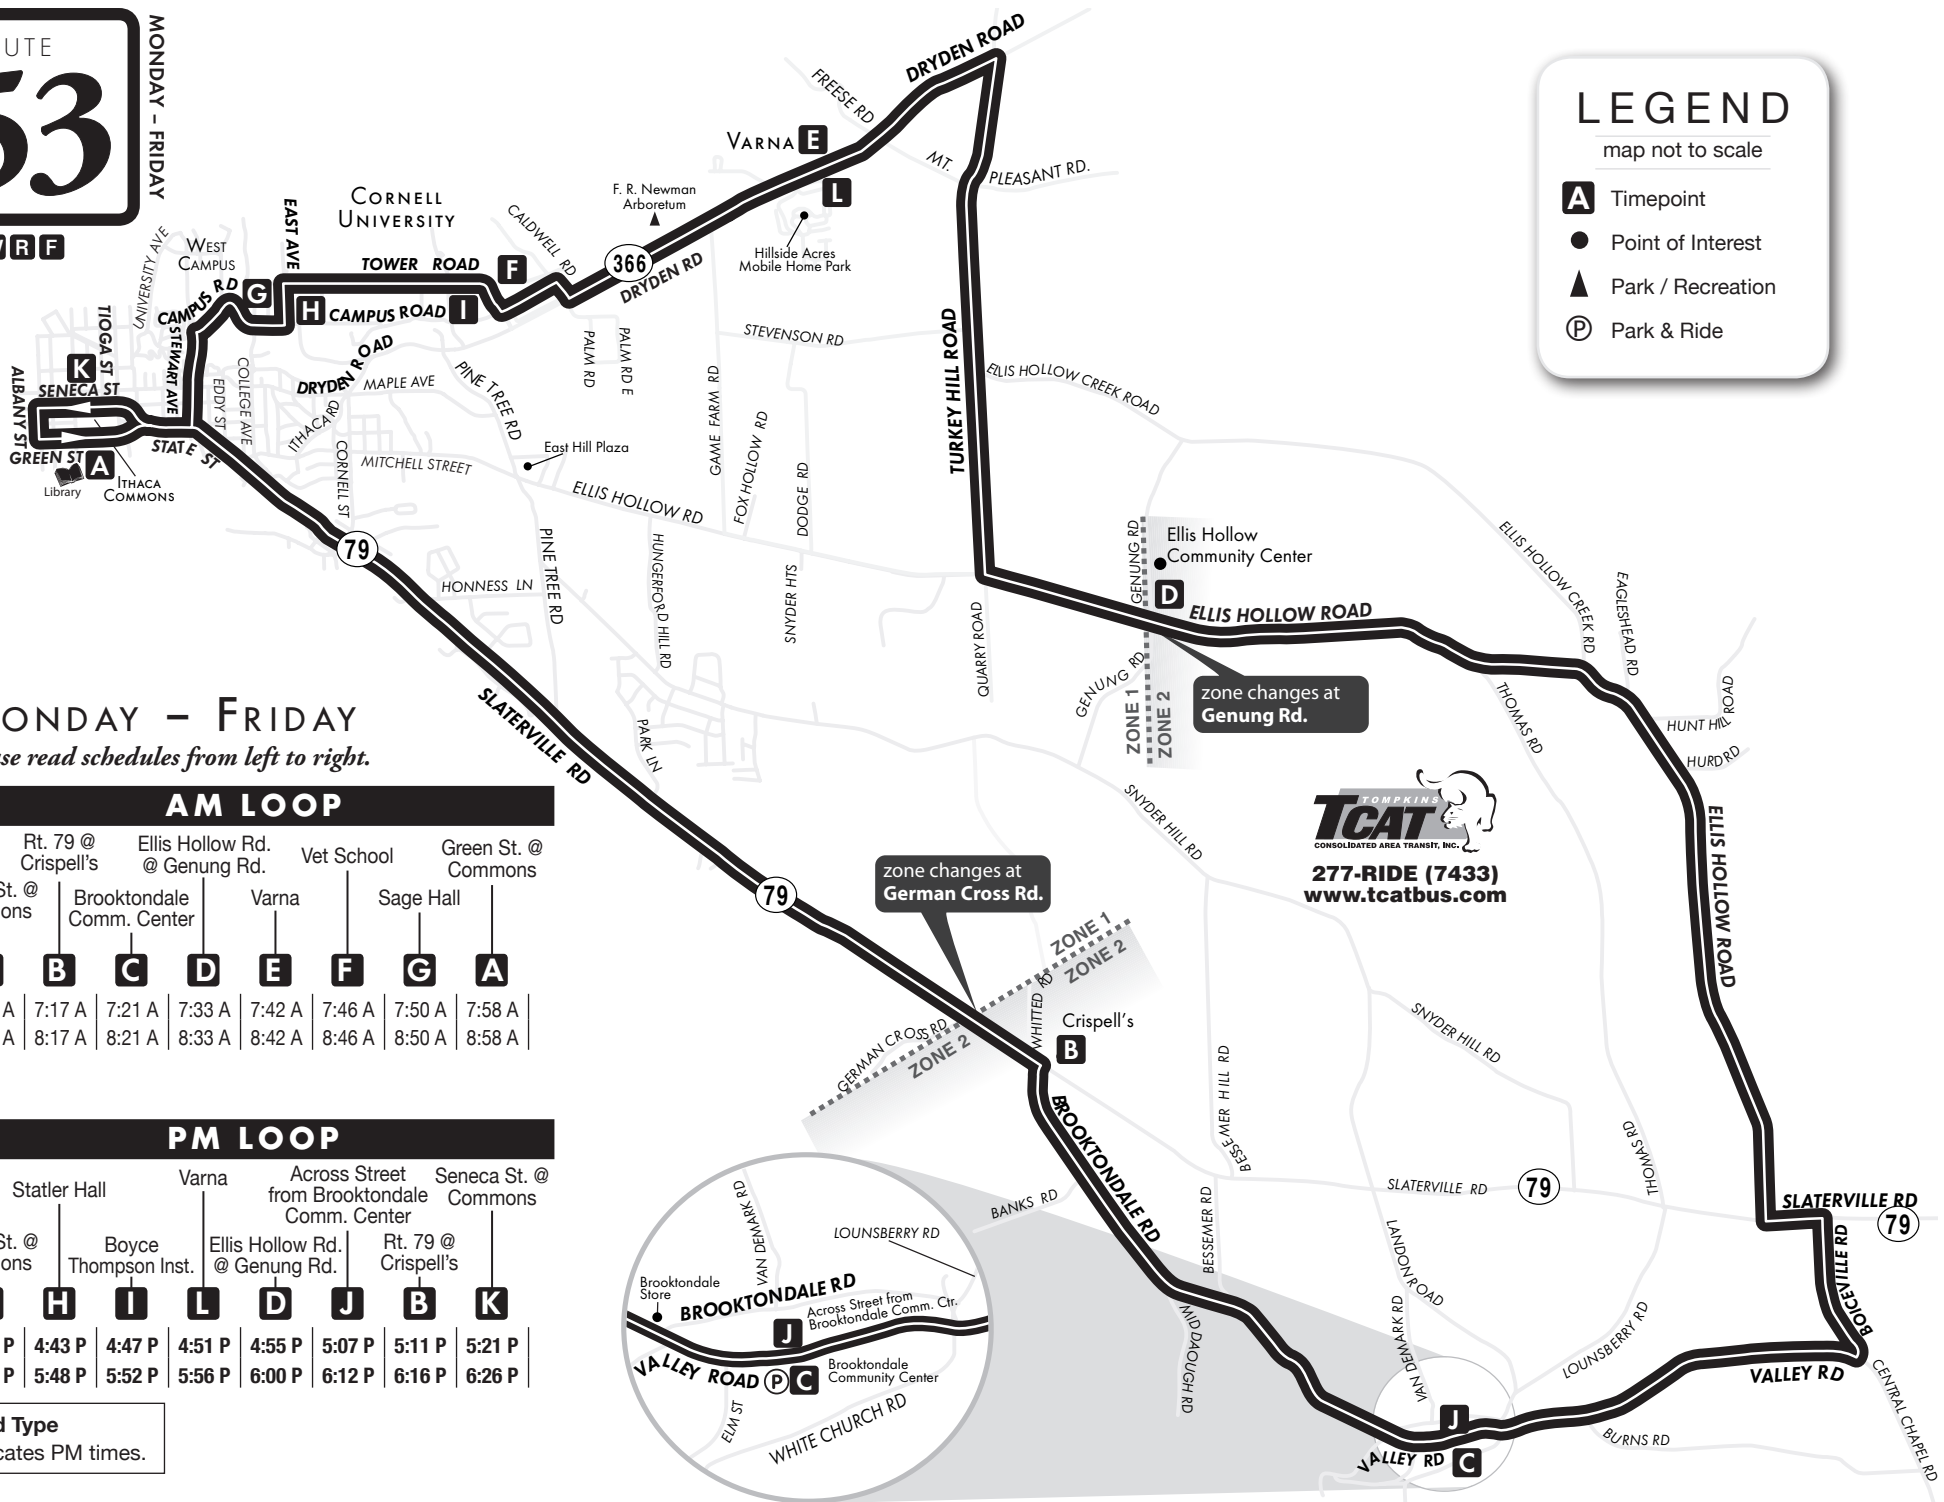

# ROUTE 53

MONDAY - FRIDAY

MTWRF

## LEGEND

map not to scale

- A** Timepoint
- Point of Interest
- ▲ Park / Recreation
- P** Park & Ride

## MONDAY - FRIDAY

Please read schedules from left to right.

### PM LOOP

Green St. @ Commons	Statter Hall	Boyce Thompson Inst.	Varna	Ellis Hollow Rd. @ Genung Rd.	Across Street from Brooktondale Comm. Center	Rt. 79 @ Crispell's	Seneca St. @ Commons
<b>A</b>	<b>H</b>	<b>I</b>	<b>L</b>	<b>D</b>	<b>J</b>	<b>B</b>	<b>K</b>
4:35 P	4:43 P	4:47 P	4:51 P	4:55 P	5:07 P	5:11 P	5:21 P
5:40 P	5:48 P	5:52 P	5:56 P	6:00 P	6:12 P	6:16 P	6:26 P