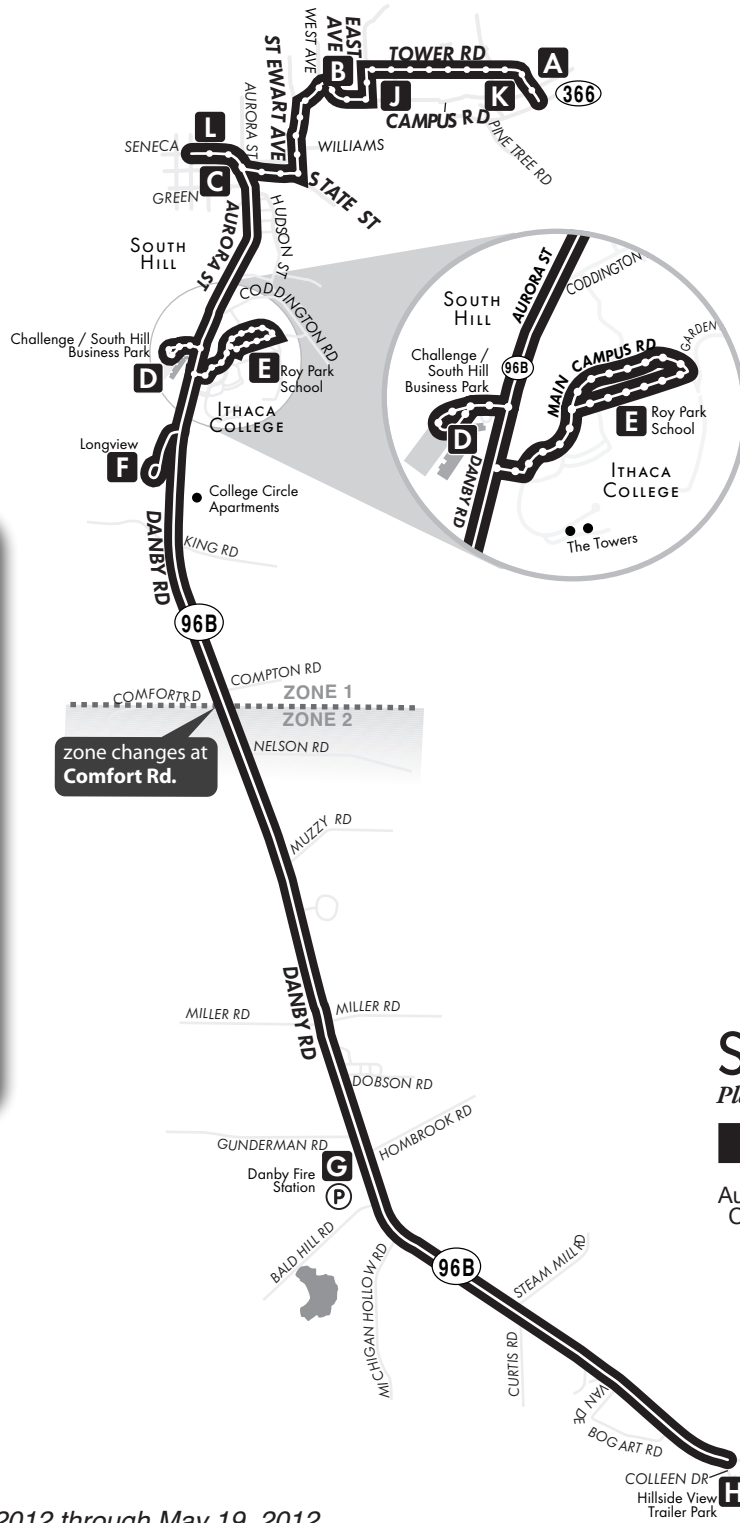

ROUTE 65

MONDAY - SATURDAY

MTWRF

LEGEND

map not to scale

- A** Timepoint
- Point of Interest
- Select Service Only. Please see schedule.
- D** indicates drop off only. Passengers wanting to exit bus will need to ask driver to stop
- P** indicates bus will serve Park & Ride
- bus does not serve stop at this time interval

zone changes at Comfort Rd.

MONDAY - FRIDAY

Please read schedules from left to right.

OUTBOUND

Vet School	Aurora St. @ Commons	Roy Park School	Danby Fire Station	Sage Hall	South Hill Business Park	Longview	Hillside View Trailer Park
A	B	C	D	E	F	G	H
—	—	6:40 A	—	—	D	6:47 A	6:52 A
—	—	7:40 A	—	—	D	7:47 A	7:52 A
—	—	8:50 A	—	—	D	8:57 A	9:02 A
11:45 A	11:49 A	11:57 A	—	12:02 P	D	12:09 P	12:14 P
1:18 P	1:22 P	1:30 P	1:33 P	1:36 P	D	1:43 P	1:48 P
3:10 P	3:14 P	3:22 P	—	3:27 P	D	3:34 P	3:39 P
4:55 P	4:59 P	5:07 P	—	5:12 P	D	5:19 P	5:24 P

Bold Type indicates PM times.

INBOUND

Danby Fire Station	Roy Park School	Aurora St. @ Commons	Boyce thompson Inst.	Hillside View Trailer Park	Longview	South Hill Business Park	Statler Hall
H	G	F	E	D	C	J	K
6:55 A	7:00 A	—	D	D	7:13 A	7:19 A	7:23 A
7:55 A	8:00 A	—	D	D	8:13 A	8:19 A	8:23 A
9:10 A	9:15 A	9:21 A	D	D	9:27 A	—	—
12:20 P	12:25 P	12:31 P	D	—	12:37 P	—	—
1:50 P	1:55 P	2:01 P	D	—	2:07 P	—	—
3:45 P	3:50 P	3:56 P	D	—	4:02 P	—	—
5:35 P	5:40 P	5:46 P	D	—	5:52 P	—	—

Bold Type indicates PM times.

SATURDAY (NO SUNDAY SERVICE)

Please read schedules from left to right.

OUTBOUND

Aurora St. @ Commons	Longview	Hillside View Trailer Park	Roy Park School	Danby Fire Station
C	E	F	G	H
9:00 A	9:06 A	D	9:13 A	9:18 A
1:00 P	1:06 P	D	1:13 P	1:18 P
5:30 P	5:36 P	D	5:43 P	5:48 P