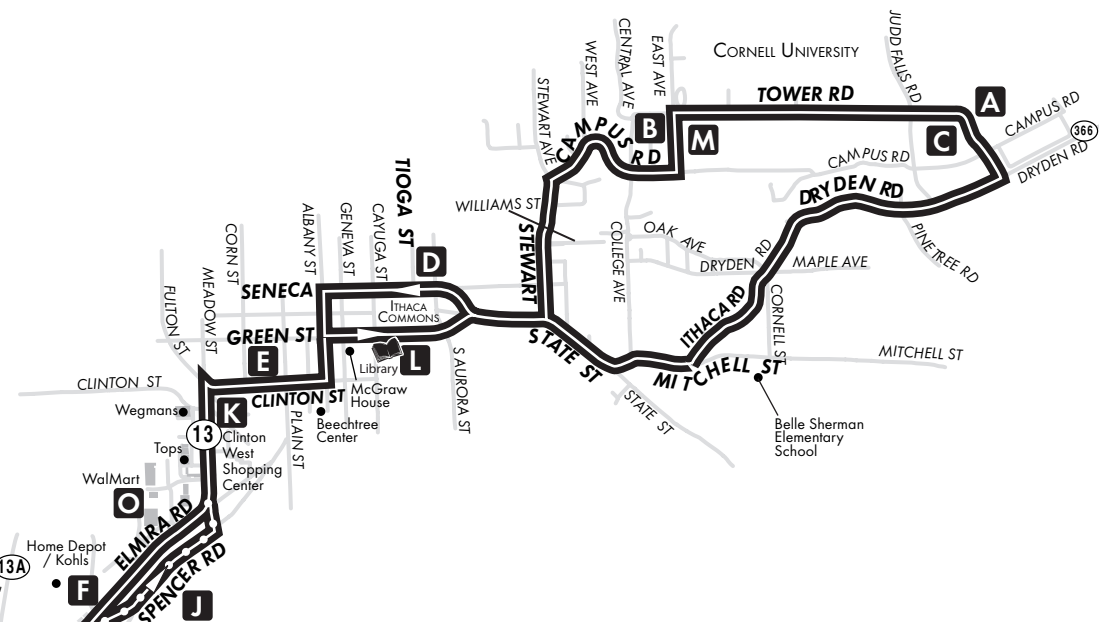

MONDAY - FRIDAY

Please read schedules from left to right.

OUTBOUND

	Sage Hall	Seneca St. @ Commons	Elmira Rd. @ Spencer Rd.				
	Vet School	Boyce Thompson Inst.	Clinton @ Corn	Newfield Central School Arrive			
	A	B	C	D	E	F	G
	—	—	—	5:30 A	5:33 A	5:36 A	5:49 A
	—	—	—	6:29 A	6:40 A	6:43 A	6:59 A
	—	—	—	7:39 A	7:50 A	7:53 A	8:09 A
	11:18 A	11:22 A	—	11:30 A	11:33 A	11:36 A	11:49 A
	2:48 P	2:52 P	—	3:00 P	3:03 P	3:06 P	3:19 P
	4:35 P	4:39 P	—	4:47 P	4:50 P	4:53 P	5:06 P
	5:50 P	5:54 P	—	6:02 P	6:05 P	6:08 P	6:21 P

INBOUND

	Newfield Depot Rd. @ West Danby	Spencer Rd	Green St. @ Commons	Boyce Thompson Inst.			
	Newfield Central School Depart	Elmira Rd. @ Spencer Rd.	Clinton West Plaza	Statler Hall			
	G	H	F	J	K	L	M
*	5:51 A	5:59 A	6:07 A	*	6:11 A	6:15 A	6:23 A
*	7:01 A	7:09 A	7:17 A	*	7:21 A	7:25 A	7:33 A
*	8:11 A	8:19 A	8:27 A	*	8:31 A	8:35 A	8:43 A
	11:57 A	12:05 P	12:13 P	—	12:17 P	12:21 P	—
	3:24 P	3:32 P	3:40 P	—	3:44 P	3:48 P	—
	5:08 P	5:16 P	5:24 P	—	5:28 P	5:32 P	—
	6:26 P	6:34 P	6:42 P	—	6:46 P	6:50 P	—

Bold Type indicates PM times.

MONDAY - SUNDAY
MTWRF Sa Su

SATURDAY

Please read schedules from left to right.

OUTBOUND

	Seneca St. @ Commons	Elmira Rd. @ Spencer Rd.			
	Green St. @ Commons	Clinton @ Corn	Newfield Central School Arrive		
	L	D	E	F	G
	6:52 A	6:54 A	6:58 A	7:03 A	7:15 A
	11:28 A	11:30 A	11:34 A	11:39 A	11:51 A
	5:20 P	5:22 P	5:26 P	5:31 P	5:43 P

SUNDAY

Please read schedules from left to right.

OUTBOUND

	Seneca St. @ Commons	Elmira Rd. @ Spencer Rd.			
	Green St. @ Commons	Clinton @ Corn	Newfield Central School Arrive		
	L	D	E	F	G
	7:37 A	7:39 A	7:43 A	7:48 A	8:00 A
	11:30 A	11:32 A	11:36 A	11:41 A	11:53 A
	6:00 P	6:02 P	6:06 P	6:11 P	6:23 P