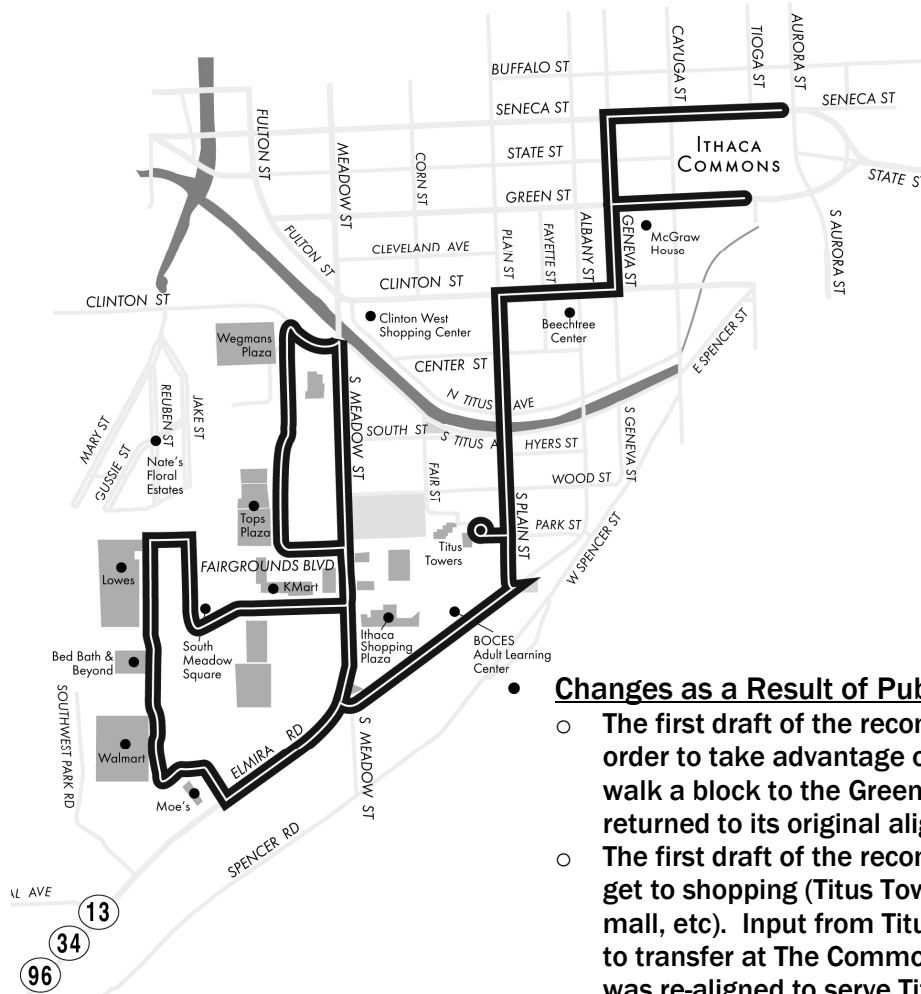

Route 15

- **Proposed Recommendations:**

- Shorten route to focus on the downtown – southwest neighborhood & Titus Towers – shopping connection. Service to the southern portion of Rt. 13 (Elmira Road) will be provided by the Rt. 67 and Southwest Service Route. Service to Spencer Road will be provided by the Southwest Service Route.
- Operate Rt. 15 via Geneva Street, as it currently operates, to maintain service to McGraw House.
- Start route earlier on weekday mornings, with the first trip departing the Commons at 7:30 a.m. instead of 8:30 a.m. to get workers to work on time.
- Operate more frequently during weekday afternoon peak and evening hours (every 30-45 minutes, instead of every 60 minutes, from 4:30 p.m. – 8:45 p.m.)
- Link (“interline”) the Rt. 15 with the Rt. 32. This provides a direct trip with no need to transfer between the southwest shopping area (including Wegman’s and Walmart), The Commons, Cornell’s campus, Cayuga Heights, Uptown Road, Convenient Care, and Northwoods Apartments.