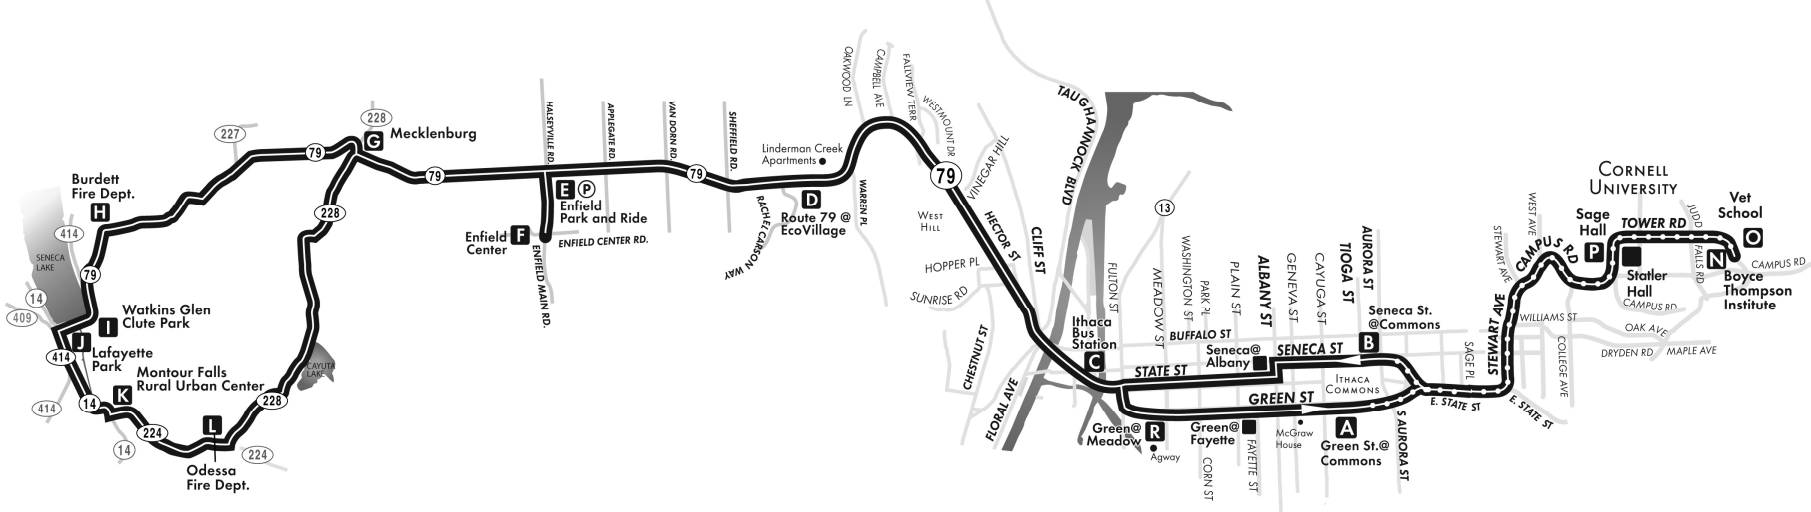

Route 20

- **Proposed Recommendations:**
 - Streamline route by continuing flag stops to the inlet, and then semi-expressing the trips through downtown Ithaca, stopping only at a few key stops downtown rather than on any street corner.
- **Changes as a Result of Public Input:**
 - Include flag stops on Hector Street between Linderman Creek and the Inlet to provide coverage to areas formerly served by Rt. 14.

DRAFT, APPROXIMATE SCHEDULE

	Vet School	Seneca @ Commons	Enfield	Mecklenburg	Watkins Glen	Odessa	Watkins Glen	Mecklenburg	Enfield	Green @ Commons	BTI
Monday - Friday	-	5:24AM	5:39AM	5:45AM	-	6:05AM	6:18AM	6:45AM	6:57AM	7:14AM	7:26AM
	-	5:59AM	6:14AM	6:20AM	-	6:40AM	6:53AM	7:20AM	7:32AM	7:49AM	8:01AM
	-	7:37AM	7:52AM	-	-	-	-	-	8:03AM	8:20AM	8:32AM
	-	12:02PM	12:17PM	-	-	-	-	-	12:33PM	12:50PM	-
	3:30PM	3:42PM	3:57PM	4:09PM	4:34PM	4:48PM	-	5:03PM	5:09PM	5:26PM	-
	4:40PM	4:52PM	5:07PM	5:19PM	5:44PM	5:58PM	-	6:13PM	6:19PM	6:36PM	-
	-	6:02PM	6:17PM	-	-	-	-	-	6:28PM	6:45PM	-

Saturday	Green @ Commons	Enfield Center	Green @ Commons
	9:05AM	9:30AM	9:51AM
	1:10PM	1:35PM	1:56PM
	6:20PM	6:49PM	7:10PM

Sunday	Green @ Commons	Enfield Center	Green @ Commons
	8:30AM	8:55AM	9:16AM
	12:30PM	12:55PM	1:16PM
	4:30PM	4:55PM	5:16PM