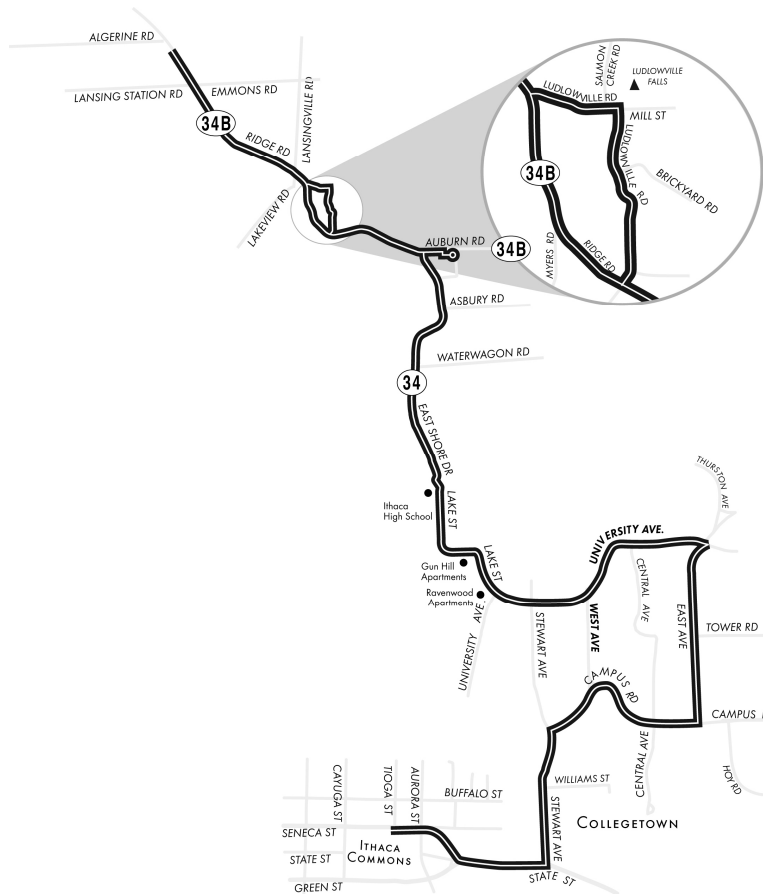

Route 36

- Proposed Recommendations:
 - Operate route to/from Cornell's campus via Gun Hill (service will still start and end at the Commons).
 - Inbound Route: Lansing → Gun Hill → Cornell → The Commons
 - Outbound Route: The Commons → Cornell → Gun Hill → Lansing
- Changes as a Result of Public Input:
 - This change came as a result of unsolicited public comment from several existing Route 36 passengers.

DRAFT, APPROXIMATE SCHEDULE: Monday - Friday										
Seneca @ Commons	Vet School	Lansing Town Hall	Myers Point	Ludlowville	Lansing Fire Co. #3	Ludlowville	Myers Point	Lansing Town Hall	BTI	Green @ Commons
--	6:45AM	--	F	--	7:15AM	7:20AM	7:22AM	7:27AM	--	7:46AM
--	7:20AM	--	F	--	7:50AM	7:55AM	7:57AM	8:02AM	--	8:21AM
3:35PM*	--	3:54PM*	--	--	--	--	--	--	--	--
4:35PM	4:45PM	D	F	5:10PM	5:25PM	--	--	--	5:55PM	--
5:05PM	5:15PM	D	F	5:40PM	5:45PM	--	--	--	6:15PM	--

*Friday Only