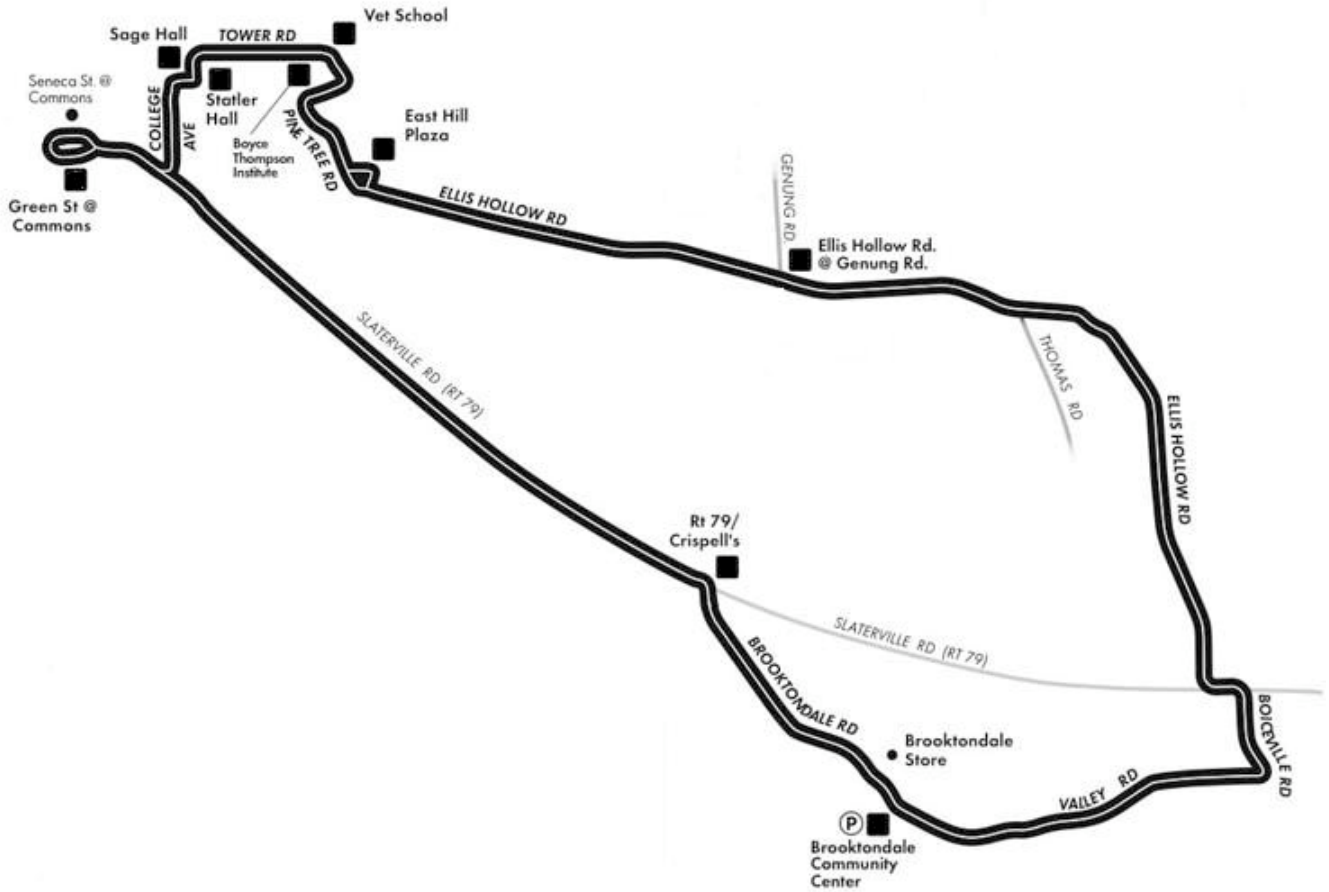

# Route 53

- **Proposed Recommendations:** Continue running Rt. 53 on the same route and schedule.
- **Changes as a Result of Public Input:** There are no changes to the proposal as a result of public input.

### DRAFT, APPROXIMATE SCHEDULE: Monday - Friday

#### Morning Schedule

Green @ Commons	Rt. 79 @ Crispell's	Brooktondale Park & Ride	Ellis Hollow @ Genung	East Hill Plaza	Vet School	Sage Hall	Green @ Commons
7:12AM	7:22AM	7:26AM	7:38AM	7:42AM	7:46AM	7:50AM	7:58AM
8:12AM	8:22AM	8:26AM	8:38AM	8:42AM	8:46AM	8:50AM	8:58AM

#### Afternoon Schedule

Green @ Commons	Statler Hall	BTI	East Hill Plaza	Ellis Hollow @ Genung	Brooktondale Park & Ride	Rt. 79 @ Crispell's	Green @ Commons
4:35PM	4:43PM	4:47PM	4:51PM	4:55PM	5:07PM	5:11PM	5:21PM
5:35PM	5:43PM	5:47PM	5:51PM	5:55PM	6:07PM	6:11PM	6:21PM