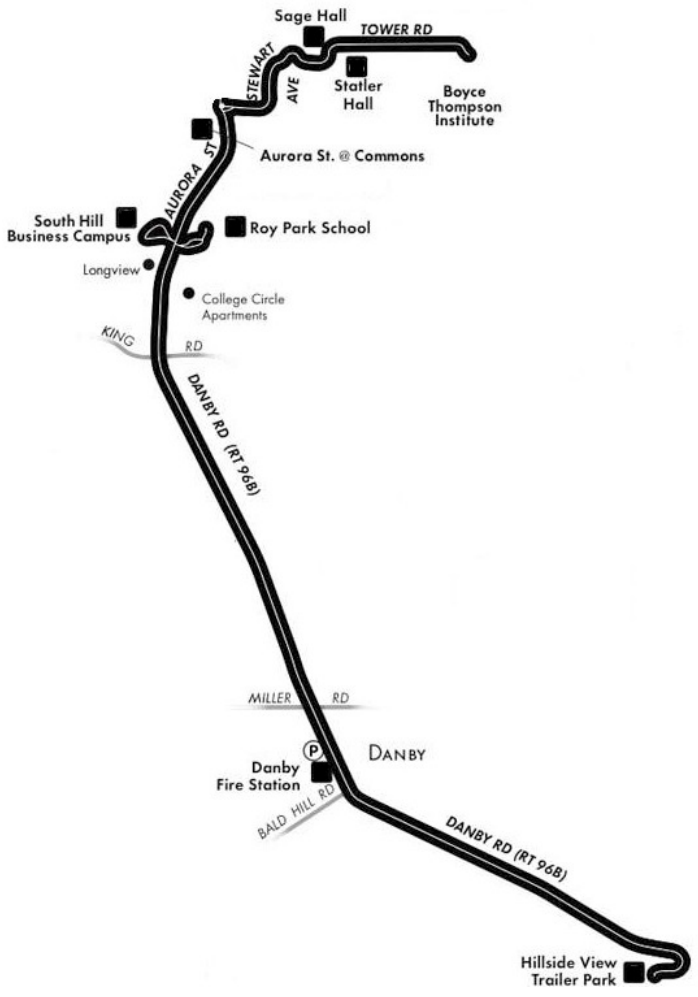

# Route 65

<b>DRAFT, APPROXIMATE SCHEDULE: Monday - Friday</b>											
Vet School	Sage Hall	Aurora @ Commons	South Hill Business Park	Roy Park School	Danby Fire Station	Hillside View Trailer Park	Danby Fire Station	Roy Park School	South Hill Business Park	Aurora @ Commons	Statler Hall
–	–	6:40AM	D	–	6:50AM	6:55AM	7:00AM	7:08AM	D	7:13AM	7:19AM
–	–	7:40AM	D	–	7:50AM	7:55AM	8:00AM	8:08AM	D	8:13AM	8:19AM
11:45AM	11:49AM	11:57AM	D	12:03PM	12:10PM	12:20PM	12:25PM	12:31PM	12:33PM	12:36PM	–
3:10PM	3:14PM	3:22PM	D	3:28PM	3:35PM	3:45PM	3:50PM	3:56PM	3:58PM	4:01PM	–
4:55PM	4:59PM	5:07PM	D	5:13PM	5:20PM	5:35PM	5:40PM	5:46PM	5:48PM	5:51PM	–

<b>DRAFT, APPROXIMATE SCHEDULE: Saturday</b>									
Aurora @ Commons	Roy Park	South Hill Business Park	Danby	Hillside View	Danby	Roy Park	South Hill Business Park	Aurora @ Commons	
9:00AM	9:06AM	D	9:13AM	9:20AM	9:25AM	9:31AM	–	9:36AM	
1:00PM	1:06PM	D	1:13PM	1:20PM	1:25PM	1:31PM	1:33PM	1:36PM	
5:30PM	5:36PM	D	5:43PM	5:50PM	5:55PM	6:01PM	6:03PM	6:06PM	

- **Proposed Recommendations:** Continue running Rt. 65 on the same route and schedule.
- **Changes as a Result of Public Input:** There are no changes to the proposal as a result of public input.