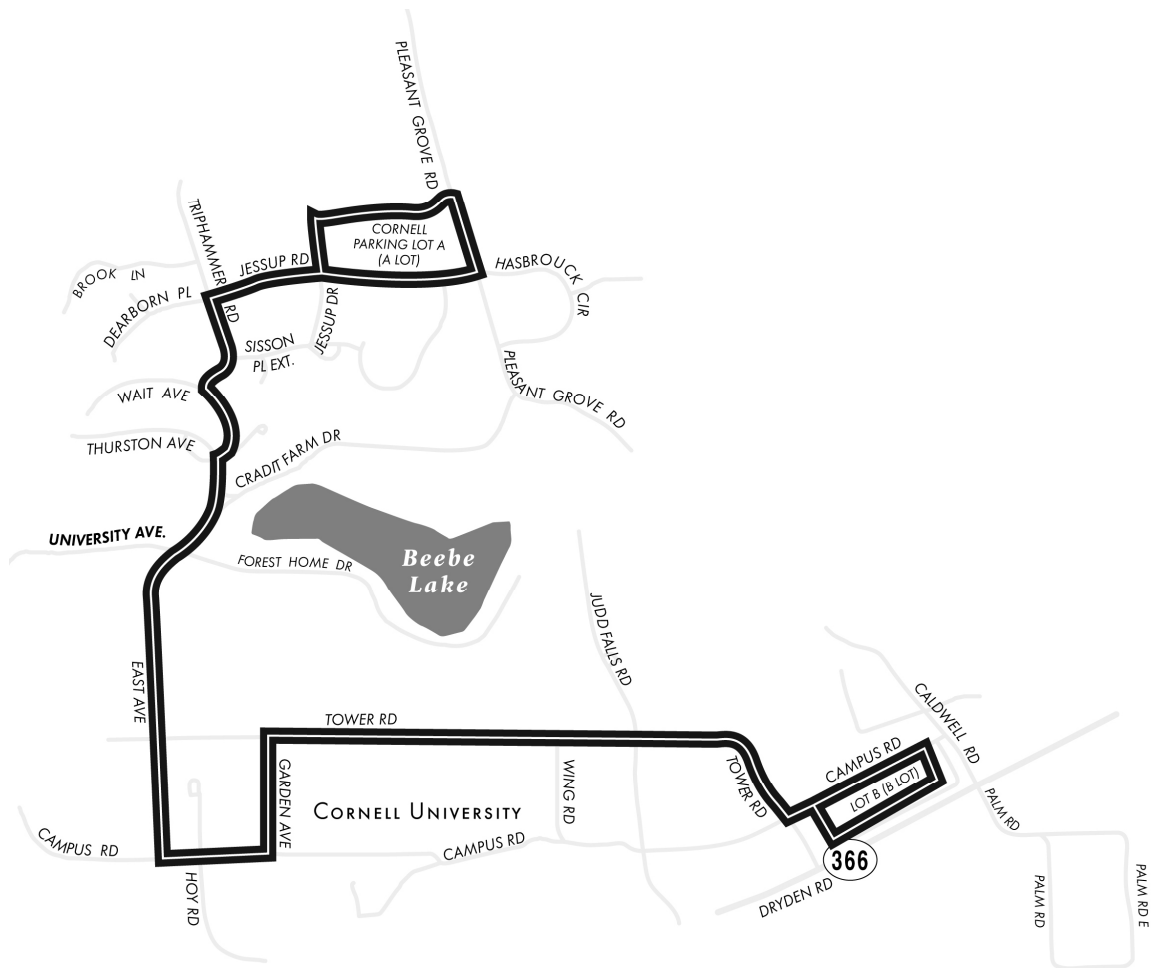

Route 81

- **Proposed Recommendations:** Continue running Rt. 81 on the same route and schedule.
- **Changes as a Result of Public Input:** There are no changes to the proposal as a result of public input.

<u>DRAFT, APPROXIMATE SCHEDULE:</u> Monday - Friday
The first trip of the Rt. 81 departs A-Lot at 4:40 a.m.
Trips run every 10 to 30 minutes, depending on time of day.
The last trip of the Rt. 81 departs A-Lot at 6:40 p.m.