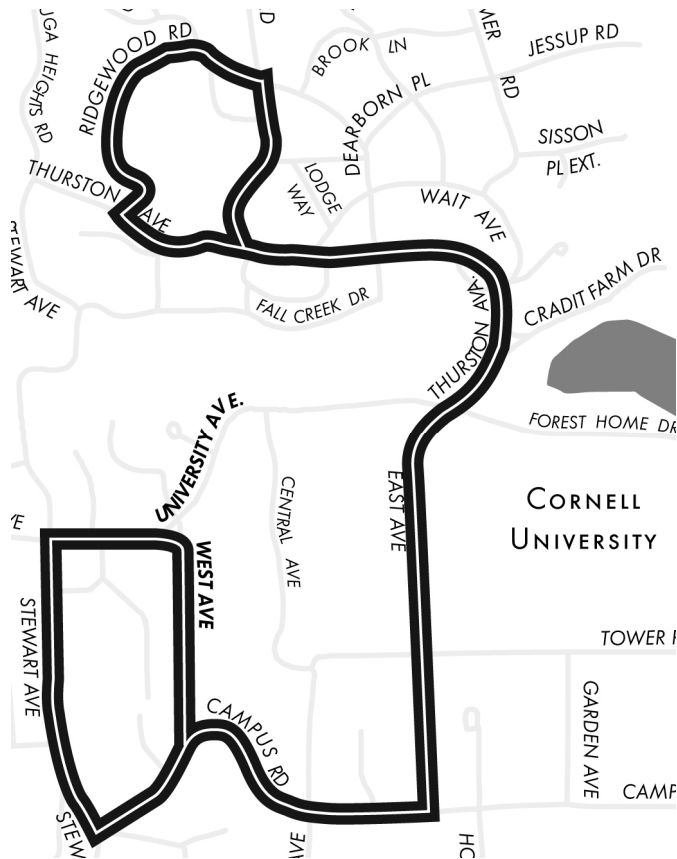

Route 83

- **Proposed Recommendations:** Continue running Rt. 83 on the same route and schedule.
- **Changes as a Result of Public Input:** There are no changes to the proposal as a result of public input.

DRAFT, APPROXIMATE SCHEDULE: Monday - Friday					
Baker Flagpole	Statler Hall	Wyckoff @ Highland	Sage Hall	Stewart @ University	Baker Flagpole
7:45AM	7:48AM	7:56AM	8:00AM	8:04AM	8:06AM
8:15AM	8:18AM	8:26AM	8:30AM	8:34AM	8:36AM
8:45AM	8:48AM	8:56AM	9:00AM	9:04AM	9:06AM
8:45AM	8:48AM	-	-	9:34AM	9:36AM
9:15AM	9:18AM	9:26AM	9:30AM	9:34AM	9:36AM
9:15AM	9:18AM	-	-	9:34AM	9:36AM
9:45AM	9:48AM	9:56AM	10:00AM	10:04AM	10:06AM
9:45AM	9:48AM	-	-	-	-
10:15AM	10:18AM	10:26AM	10:30AM	10:34AM	10:36AM
10:45AM	10:48AM	10:56AM	11:00AM	11:04AM	11:06AM
11:15AM	11:18AM	11:26AM	11:30AM	11:34AM	11:36AM
11:45AM	11:48AM	11:56AM	12:00PM	12:04PM	12:06PM
12:15PM	12:18PM	12:26PM	12:30PM	12:34PM	12:36PM
12:45PM	12:48PM	12:56PM	1:00PM	1:04PM	1:06PM
1:15PM	1:18PM	1:26PM	1:30PM	1:34PM	1:36PM
1:45PM	1:48PM	1:56PM	2:00PM	2:04PM	2:06PM
2:15PM	2:18PM	2:26PM	2:30PM	2:34PM	2:36PM
2:45PM	2:48PM	2:56PM	3:00PM	3:04PM	3:06PM
3:15PM	3:18PM	3:26PM	3:30PM	3:34PM	3:36PM
3:45PM	3:48PM	3:56PM	4:00PM	4:04PM	4:06PM
4:15PM	4:18PM	4:26PM	4:30PM	4:34PM	4:36PM