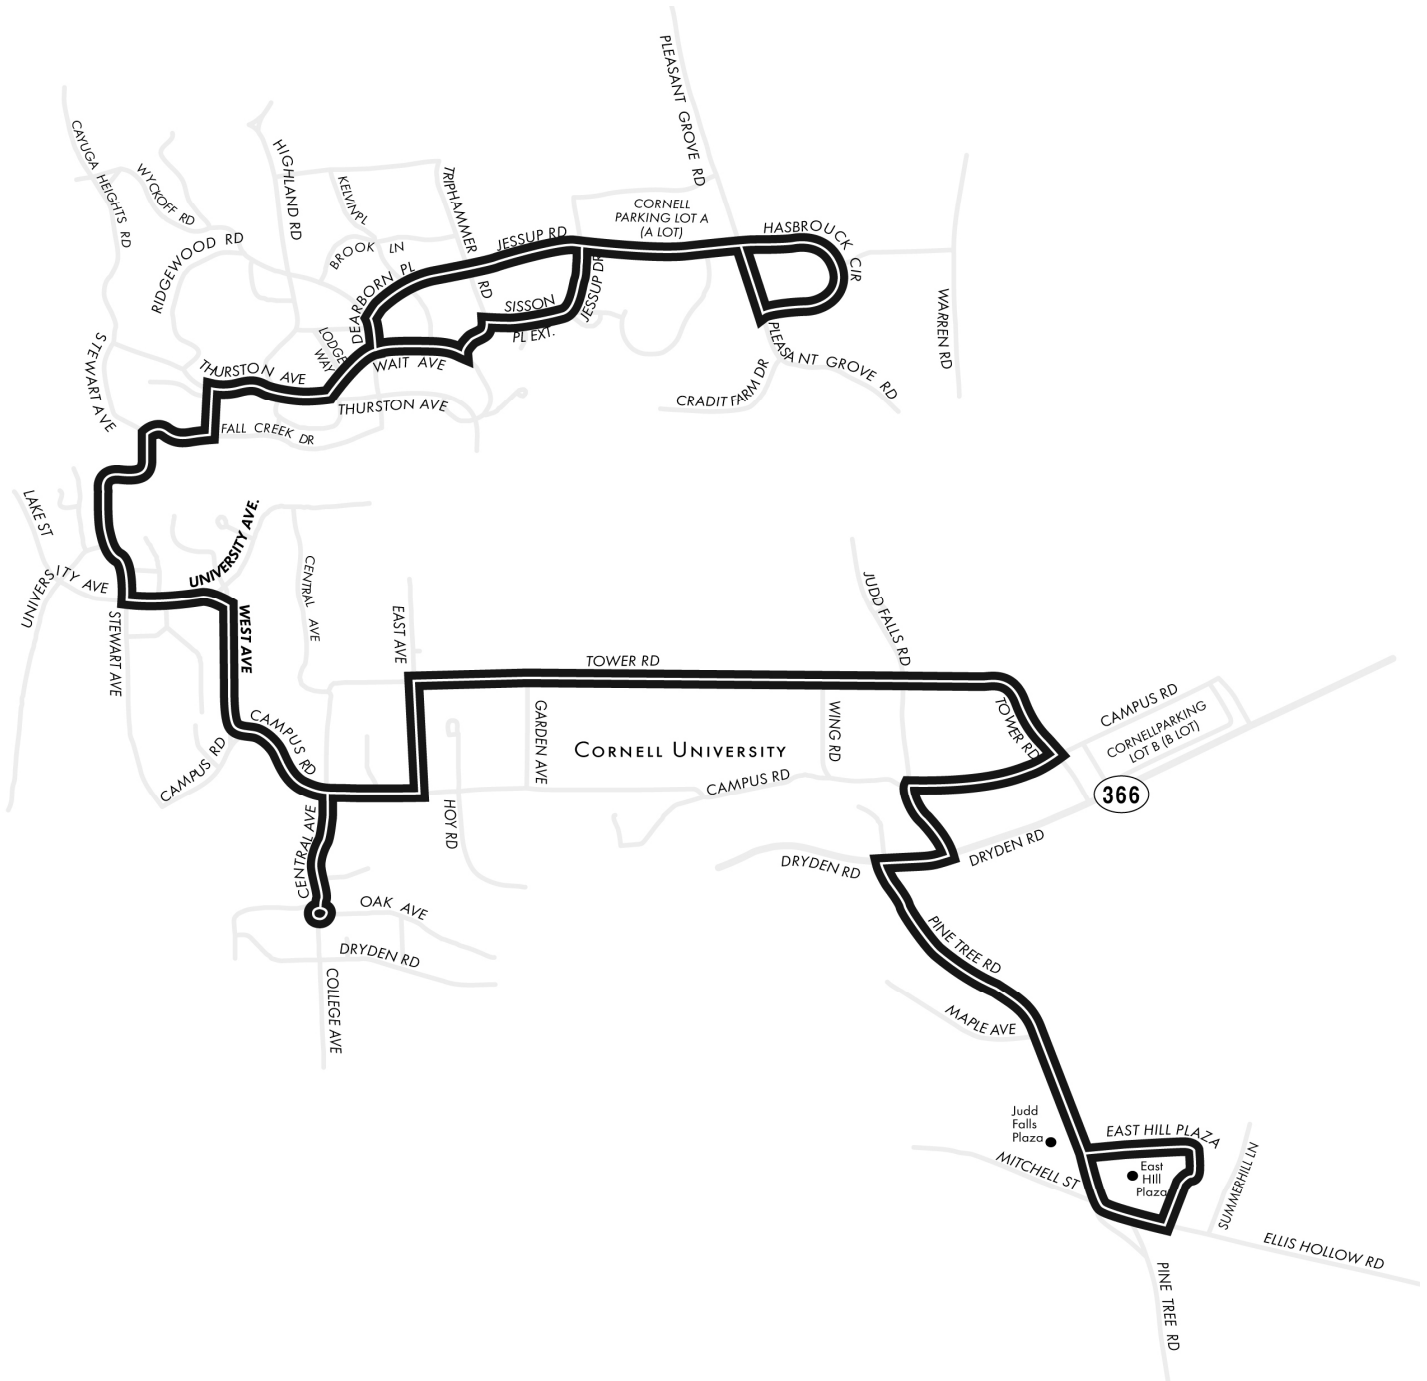

Route 92

- **Proposed Recommendations:**
 - Streamline route by operating along the same streets in both directions.
 - Continue to serve North Campus, West Campus, Collegetown, Central Campus, Tower Road, and East Hill Plaza.
- **Changes as a Result of Public Input:**
 - The first draft of the recommendations offered a revised Rt. 85 as the core night and weekend service for East Hill. Public input identified Snyderhill Road and Commonland as locations in need of night service, which required breaking Rt. 85 into two different route (Rts. 92 and 93).

DRAFT, APPROXIMATE SCHEDULE

Monday - Friday				
RPCC	Schwartz	EHP	Schwartz	RPCC
7:00 PM	7:15 PM	7:30 PM	7:45 PM	7:57 PM
8:00 PM	8:15 PM	8:30 PM	8:45 PM	8:57 PM
9:00 PM	9:15 PM	9:30 PM	9:45 PM	9:57 PM
10:00 PM	10:15 PM	10:30 PM	10:45 PM	10:57 PM
11:00 PM	11:15 PM	11:30 PM	11:45 PM	11:57 PM
12:00 AM	12:15 AM	12:30 AM	12:45 AM	12:57 AM
-	-	-	1:00 AM*	1:15 AM*
1:00 AM	1:15 AM	-	1:15 AM	1:27 AM
1:15 AM*	1:30 AM*	-	1:30 AM*	1:45 AM*
1:30 AM	1:45 AM	-	1:45 AM	1:57 AM
1:45 AM*	2:00 AM*	-	2:00 AM*	2:15 AM*
2:00 AM	2:15 AM	-	2:15 AM	2:27 AM

*Saturdays only