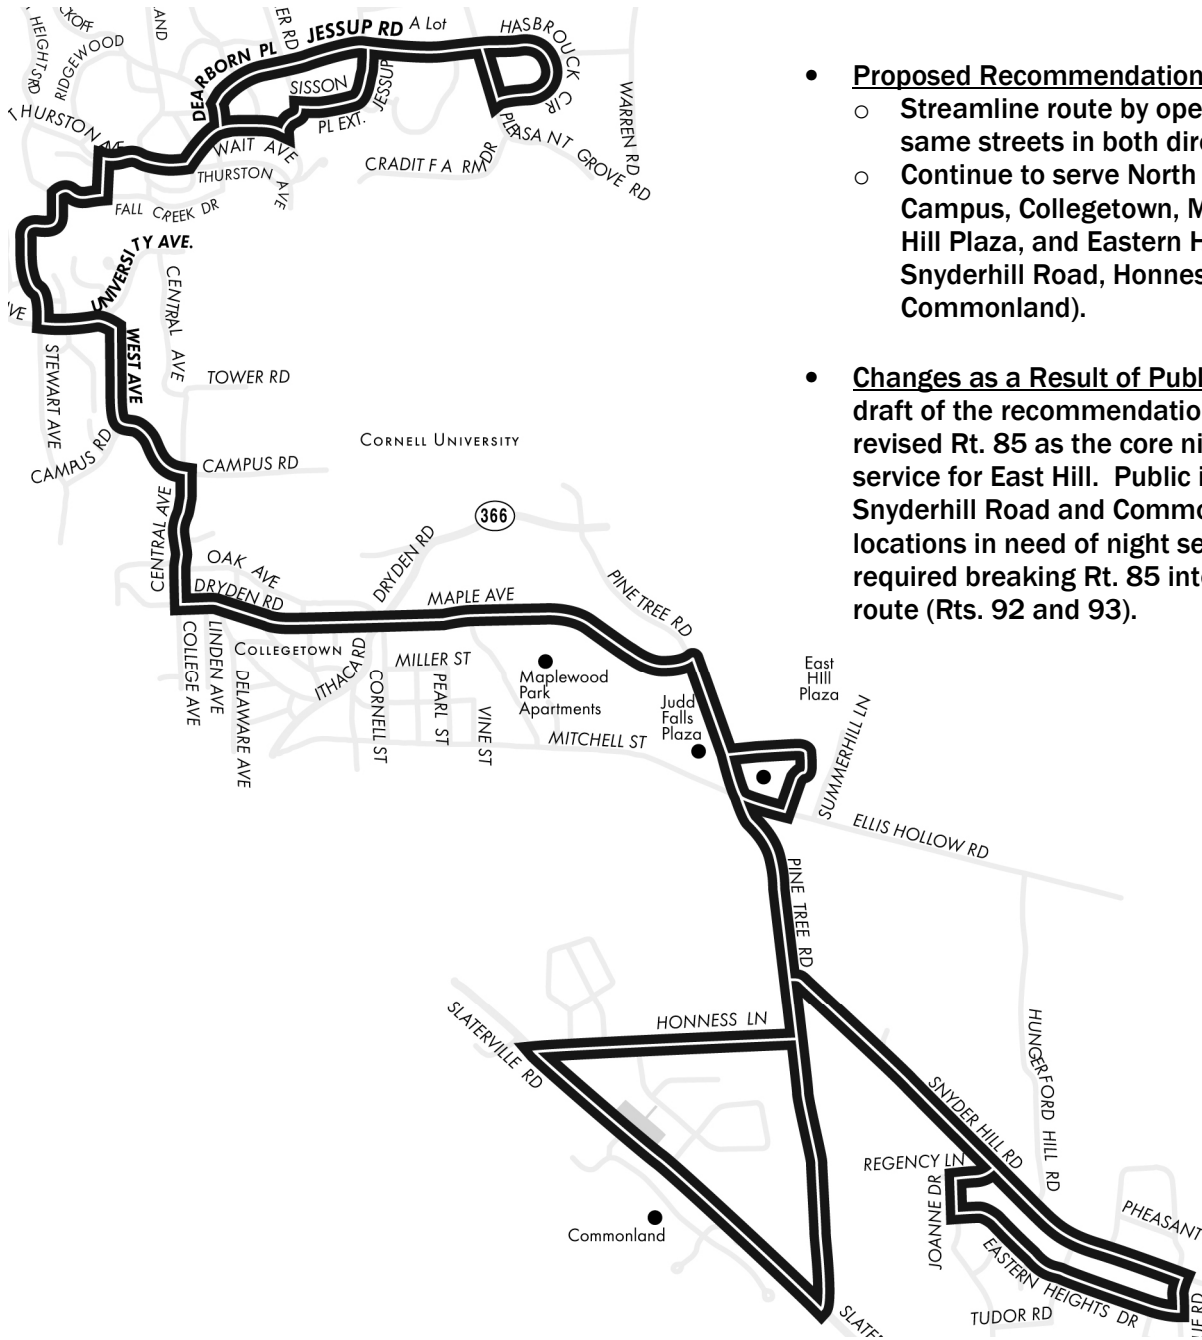

# Route 93

- **Proposed Recommendations:**
  - Streamline route by operating along the same streets in both directions.
  - Continue to serve North Campus, West Campus, Collegetown, Maple Ave, East Hill Plaza, and Eastern Heights (including Snyderhill Road, Honness Lane, and Commonland).
- **Changes as a Result of Public Input:** The first draft of the recommendations offered a revised Rt. 85 as the core night and weekend service for East Hill. Public input identified Snyderhill Road and Commonland as locations in need of night service, which required breaking Rt. 85 into two different route (Rts. 92 and 93).

Monday - Sunday						
RPCC	Schwartz	East Hill	Pine Tree /79	East Hill	Schwartz	RPCC
6:30 PM*	6:45 PM*	6:52 PM*	7:04 PM*	7:09 PM*	7:15 PM*	7:27 PM*
7:30 PM	7:45 PM	7:52 PM	8:04 PM	8:09 PM	8:15 PM	8:27 PM
8:30 PM	8:45 PM	8:52 PM	9:04 PM	9:09 PM	9:15 PM	9:27 PM
9:30 PM	9:45 PM	9:52 PM	10:04 PM	10:09 PM	10:15 PM	10:27 PM
10:30 PM	10:45 PM	10:52 PM	11:04 PM	11:09 PM	11:15 PM	11:27 PM
11:30 PM	11:45 PM	11:52 PM	12:04 AM	12:09 AM	12:15 AM	12:27 AM
12:30 AM	12:45 AM	12:52 AM	1:04 AM	1:09 AM	1:15 AM	

\*Sunday only