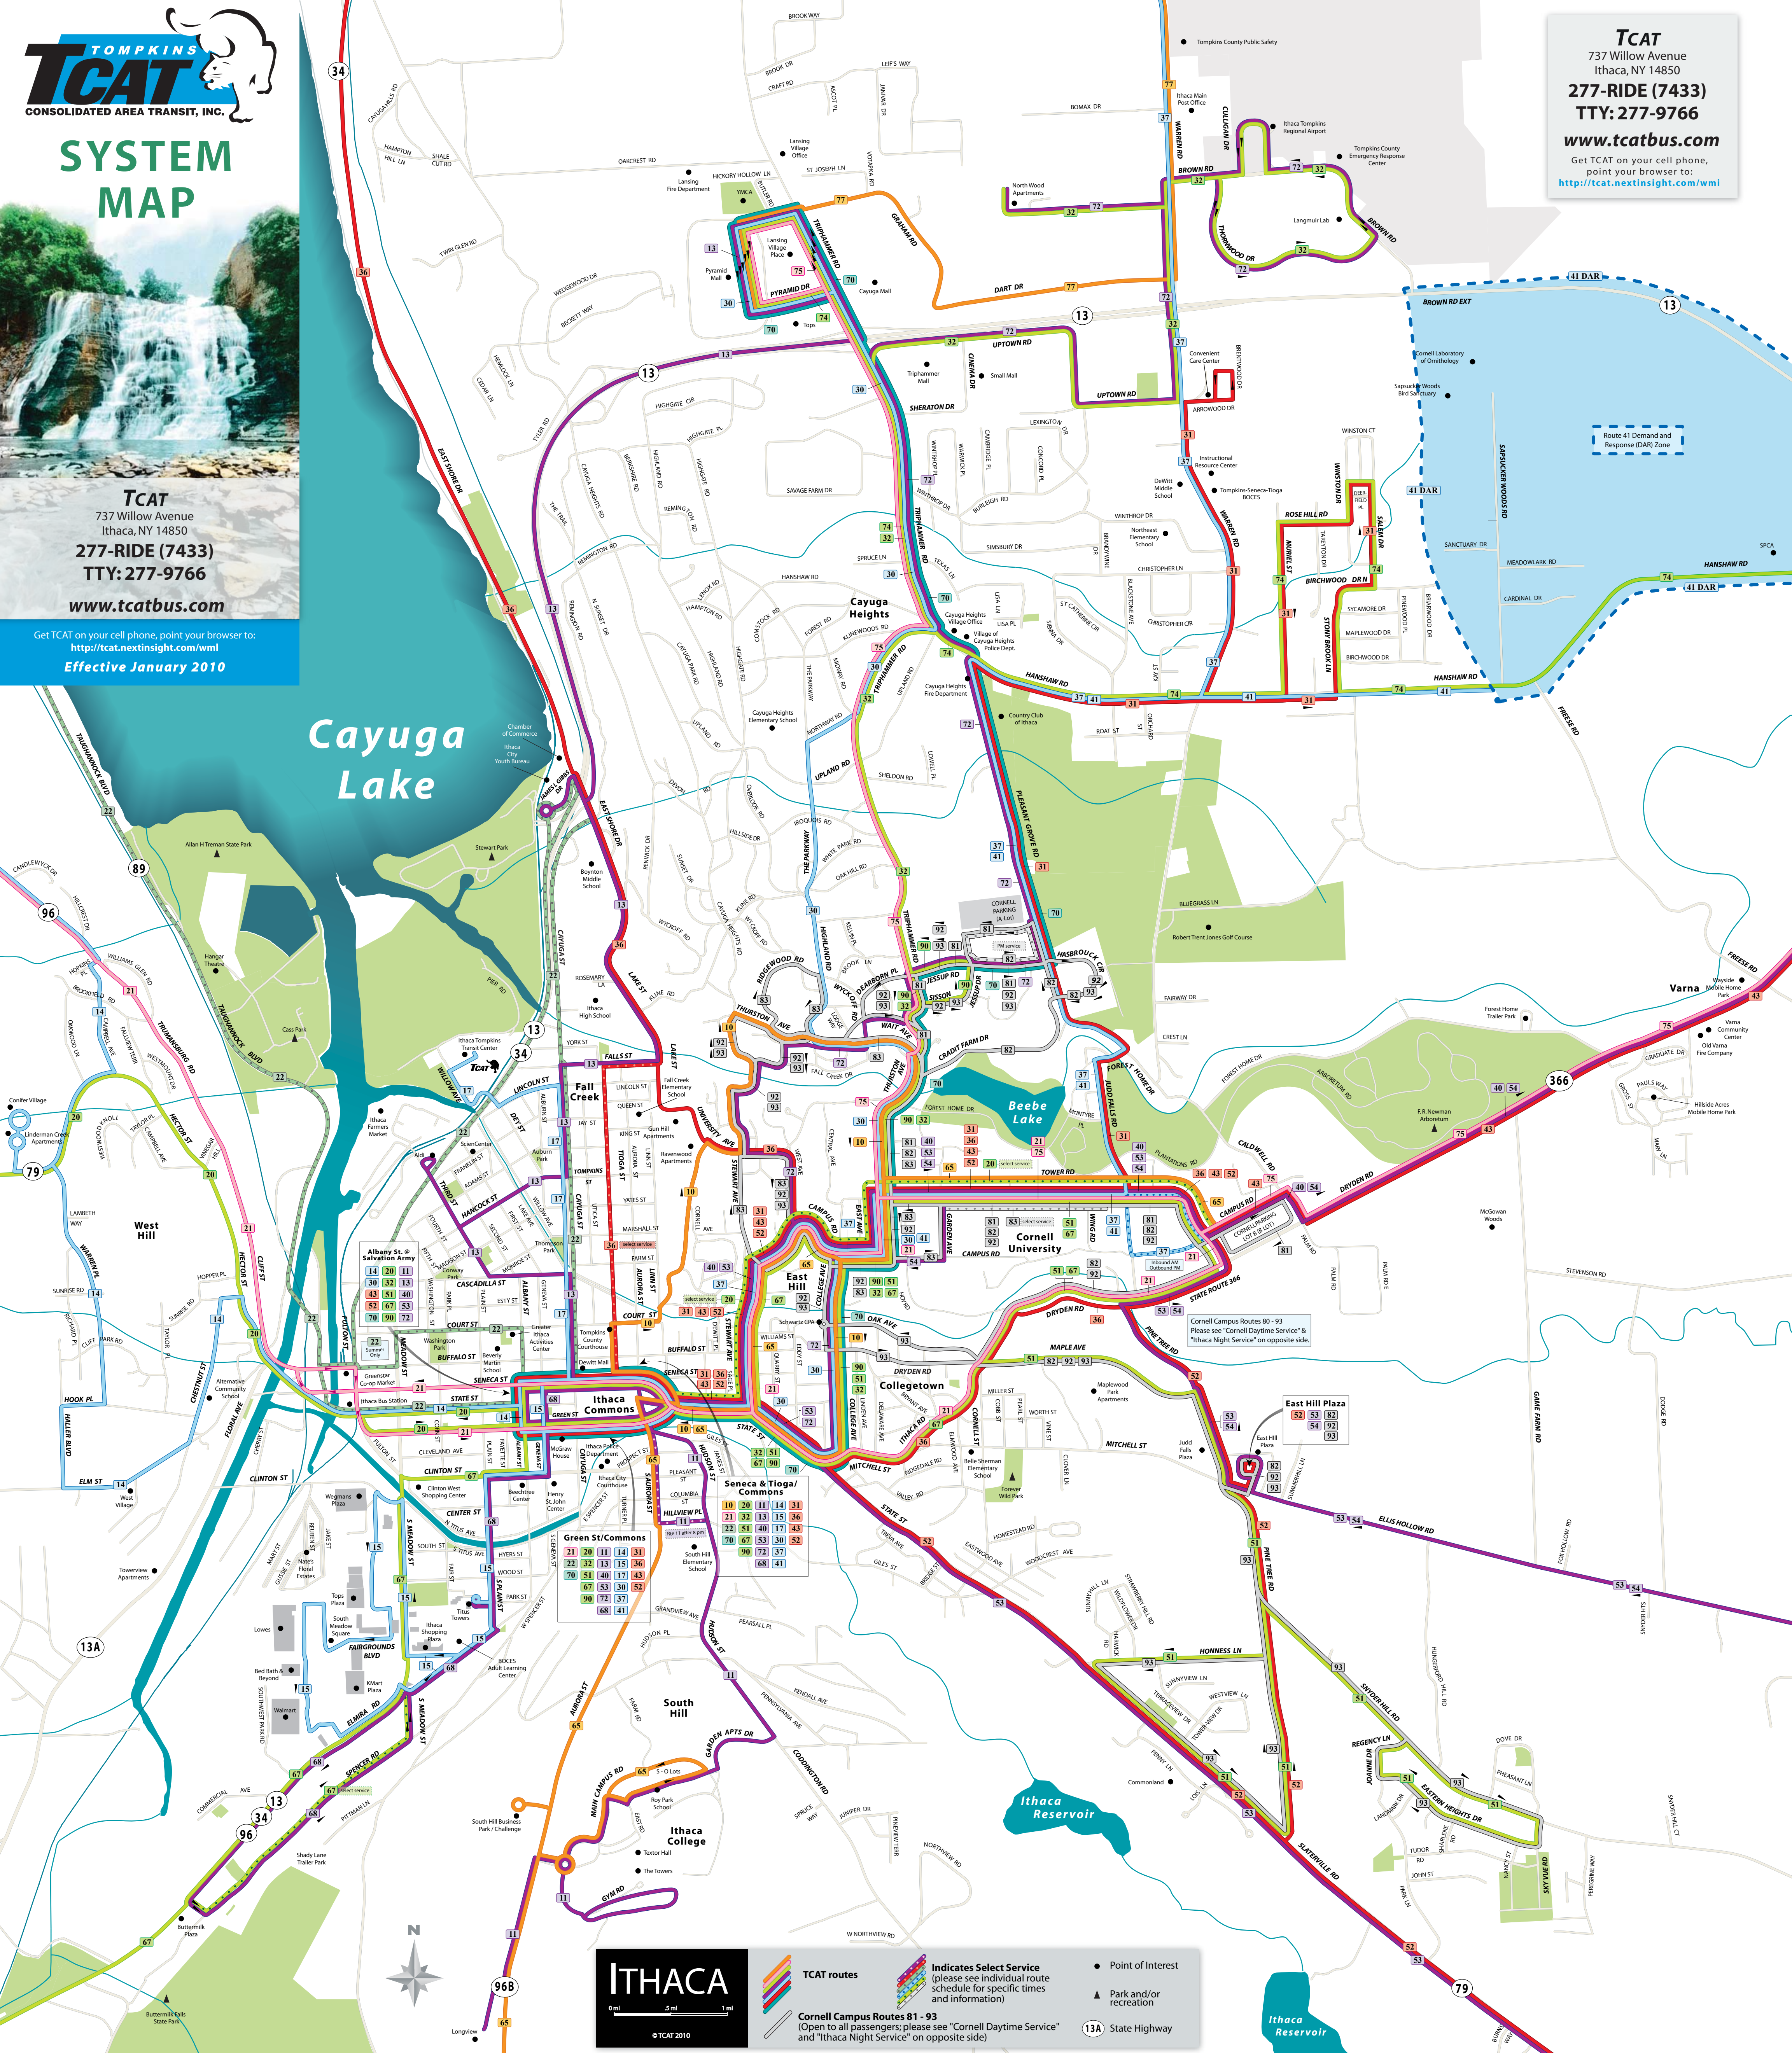

Cayuga Lake

Beebe Lake

Ithaca Reservoir

14	20	11
30	32	13
43	51	40
62	67	53
70	90	72

21	15	17
13	17	17
13	17	17
13	17	17
13	17	17

10	65	31
43	43	32
31	43	52
31	43	52
31	43	52

10	65	31
43	43	32
31	43	52
31	43	52
31	43	52

51	67	92
81	82	82
81	82	82
81	82	82
81	82	82

53	54	54
53	54	54
53	54	54
53	54	54
53	54	54

82	92	93
82	92	93
82	92	93
82	92	93
82	92	93

ITHACA
0 mi 0.5 mi 1 mi
© TCAT 2010

TCAT routes
Indicates Select Service (please see individual route schedule for specific times and information)

• Point of Interest
▲ Park and/or recreation
13A State Highway

Cornell Campus Routes 81 - 93
(Open to all passengers; please see "Cornell Daytime Service" and "Ithaca Night Service" on opposite side)

Route 41 Demand and Response (DAR) Zone