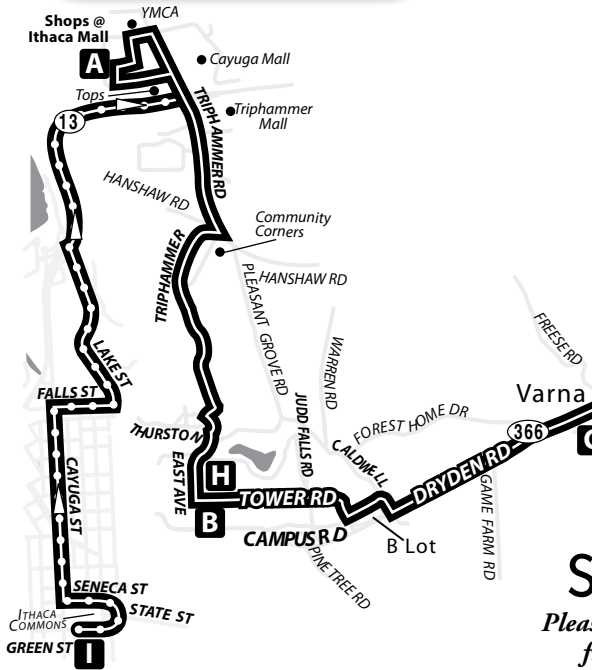

ROUTE 75

SATURDAY - SUNDAY

LEGEND

map not to scale

- A** Timepoint
- Point of Interest
- Sunday Service Only. Please see schedule.
- P** Park & Ride
- bus does not serve stop at this time interval

SATURDAY *Please read schedules from left to right.*

OUTBOUND						INBOUND				
Shops @ Ithaca Mall	Varna	Keith @ Lake	TC3 Dorms	TC3 Dorms	Varna	TC3 Dorms	TC3 Dorms	Varna	Shops @ Ithaca Mall	
A	B	C	D	E	F	F	G	C	H	A
8:40 A	8:52 A	8:59 A	9:10 A	9:14 A	9:25 A	9:30 A	9:37 A	9:48 A	9:55 A	10:09 A
2:35 P	2:47 P	2:54 P	3:05 P	3:09 P	3:20 P	3:30 P	3:37 P	3:48 P	3:55 P	4:09 P
5:10 P	5:22 P	5:29 P	5:40 P	5:44 P	5:55 P	6:00 P	6:07 P	6:18 P	6:25 P	6:39 P
8:55 P	9:07 P	9:14 P	9:25 P	9:29 P	9:40 P	9:40 P	9:47 P	9:58 P	10:05 P	10:19 P

Bold Type indicates PM times.

Evening trip operates on Saturday only.

Please see route 43 schedule for Mon-Fri Service

Trip departs 5 minutes earlier.

66 Dryden | Shops at Ithaca Mall

SUNDAY *Please read schedules from left to right.*

OUTBOUND							INBOUND				
Green @ Commons	Shops @ Ithaca Mall	Uris Hall	Varna	Dryden Village Main Street	Keith @ Lake	TC3 Dorms	TC3 Dorms	Varna	Uris Hall Across Street	Shops @ Ithaca Mall	
I	A	B	C	D	E	F	F	G	C	H	
8:55 A	9:10 A	9:22 A	9:29 A	9:40 A	9:44 A	9:55 A	10:00 A	10:07 A	10:18 A	10:25 A	
-	1:00 P	1:12 P	1:19 P	1:30 P	1:34 P	1:45 P	1:50 P	1:57 P	2:08 P	2:15 P	
-	5:00 P	5:12 P	5:19 P	5:30 P	5:34 P	5:45 P	5:45 P	5:52 P	6:03 P	6:10 P	
-	-	-	-	-	-	-	-	-	-	-	