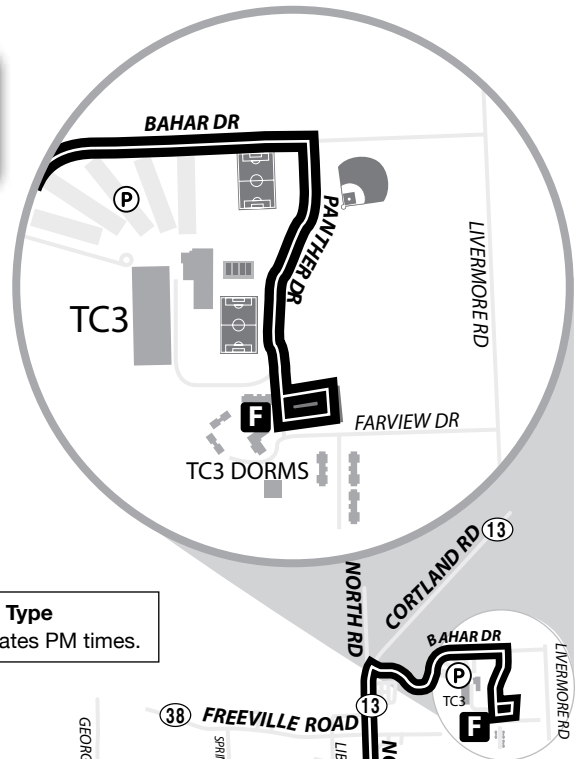

ROUTE 75

SATURDAY - SUNDAY

LEGEND

map not to scale

- A** Timepoint
- Point of Interest
- Sunday Service Only. Please see schedule.
- P** Park & Ride
- bus does not serve stop at this time interval

SATURDAY *Please read schedules from left to right.*

OUTBOUND						INBOUND				
Shops @ Ithaca Mall	Varna	Keith @ Lake	TC3 Dorms	TC3 Dorms	Varna	TC3 Dorms	TC3 Dorms	Varna	Shops @ Ithaca Mall	
A	B	C	D	E	F	F	G	C	H	A
8:40 A	8:52 A	8:59 A	9:10 A	9:14 A	9:25 A	9:30 A	9:37 A	9:48 A	9:55 A	10:09 A
2:35 P	2:47 P	2:54 P	3:05 P	3:09 P	3:20 P	3:30 P	3:37 P	3:48 P	3:55 P	4:09 P
5:10 P	5:22 P	5:29 P	5:40 P	5:44 P	5:55 P	6:00 P	6:07 P	6:18 P	6:25 P	6:39 P
8:55 P	9:07 P	9:14 P	9:25 P	9:29 P	9:40 P	9:40 P	9:47 P	9:58 P	10:05 P	10:19 P

Bold Type indicates PM times.

Evening trip operates on Saturday only.

Please see route 43 schedule for Mon-Fri Service

Trip departs 5 minutes earlier.

66 Dryden | Shops at Ithaca Mall

SUNDAY *Please read schedules from left to right.*

OUTBOUND							INBOUND				
Green @ Commons	Shops @ Ithaca Mall	Uris Hall	Varna	Dryden Village Main Street	Keith @ Lake	TC3 Dorms	TC3 Dorms	Varna	Uris Hall Across Street	Shops @ Ithaca Mall	
I	A	B	C	D	E	F	F	G	C	H	
8:55 A	9:10 A	9:22 A	9:29 A	9:40 A	9:44 A	9:55 A	10:00 A	10:07 A	10:18 A	10:25 A	
-	1:00 P	1:12 P	1:19 P	1:30 P	1:34 P	1:45 P	1:50 P	1:57 P	2:08 P	2:15 P	
-	5:00 P	5:12 P	5:19 P	5:30 P	5:34 P	5:45 P	5:45 P	5:52 P	6:03 P	6:10 P	
-	-	-	-	-	-	-	-	-	-	-	