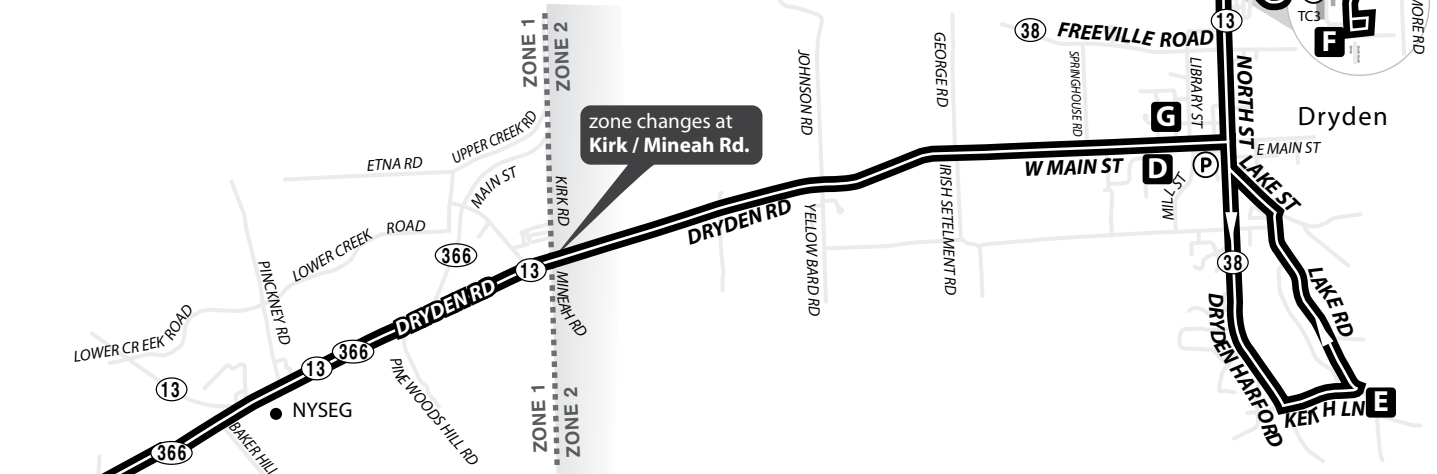

ROUTE 75

SATURDAY - SUNDAY

LEGEND

map not to scale

- A** Timepoint
- Point of Interest
- Sunday Service Only. Please see schedule.
- P** Park & Ride
- bus does not serve stop at this time interval

SATURDAY *Please read schedules from left to right.*

OUTBOUND						INBOUND				
Shops @ Ithaca Mall	Varna	Keith @ Lake	TC3 Dorms	TC3 Dorms	Varna	TC3 Dorms	TC3 Dorms	Varna	Shops @ Ithaca Mall	
A	B	C	D	E	F	F	G	C	H	A
8:40 A	8:52 A	8:59 A	9:10 A	9:14 A	9:25 A	9:30 A	9:37 A	9:48 A	9:55 A	10:09 A
2:35 P	2:47 P	2:54 P	3:05 P	3:09 P	3:20 P	3:30 P	3:37 P	3:48 P	3:55 P	4:09 P
5:10 P	5:22 P	5:29 P	5:40 P	5:44 P	5:55 P	6:00 P	6:07 P	6:18 P	6:25 P	6:39 P
8:55 P	9:07 P	9:14 P	9:25 P	9:29 P	9:40 P	9:40 P	9:47 P	9:58 P	10:05 P	10:19 P

Bold Type indicates PM times.

Evening trip operates on Saturday only.

Please see route 43 schedule for Mon-Fri Service

Trip departs 5 minutes earlier.

66 Dryden | Shops at Ithaca Mall

SUNDAY *Please read schedules from left to right.*

OUTBOUND							INBOUND				
Green @ Commons	Shops @ Ithaca Mall	Uris Hall	Varna	Dryden Village Main Street	Keith @ Lake	TC3 Dorms	TC3 Dorms	Varna	Uris Hall Across Street	Shops @ Ithaca Mall	
I	A	B	C	D	E	F	F	G	C	H	
8:55 A	9:10 A	9:22 A	9:29 A	9:40 A	9:44 A	9:55 A	10:00 A	10:07 A	10:18 A	10:25 A	
-	1:00 P	1:12 P	1:19 P	1:30 P	1:34 P	1:45 P	1:50 P	1:57 P	2:08 P	2:15 P	
-	5:00 P	5:12 P	5:19 P	5:30 P	5:34 P	5:45 P	5:45 P	5:52 P	6:03 P	6:10 P	
-	-	-	-	-	-	-	-	-	-	-	