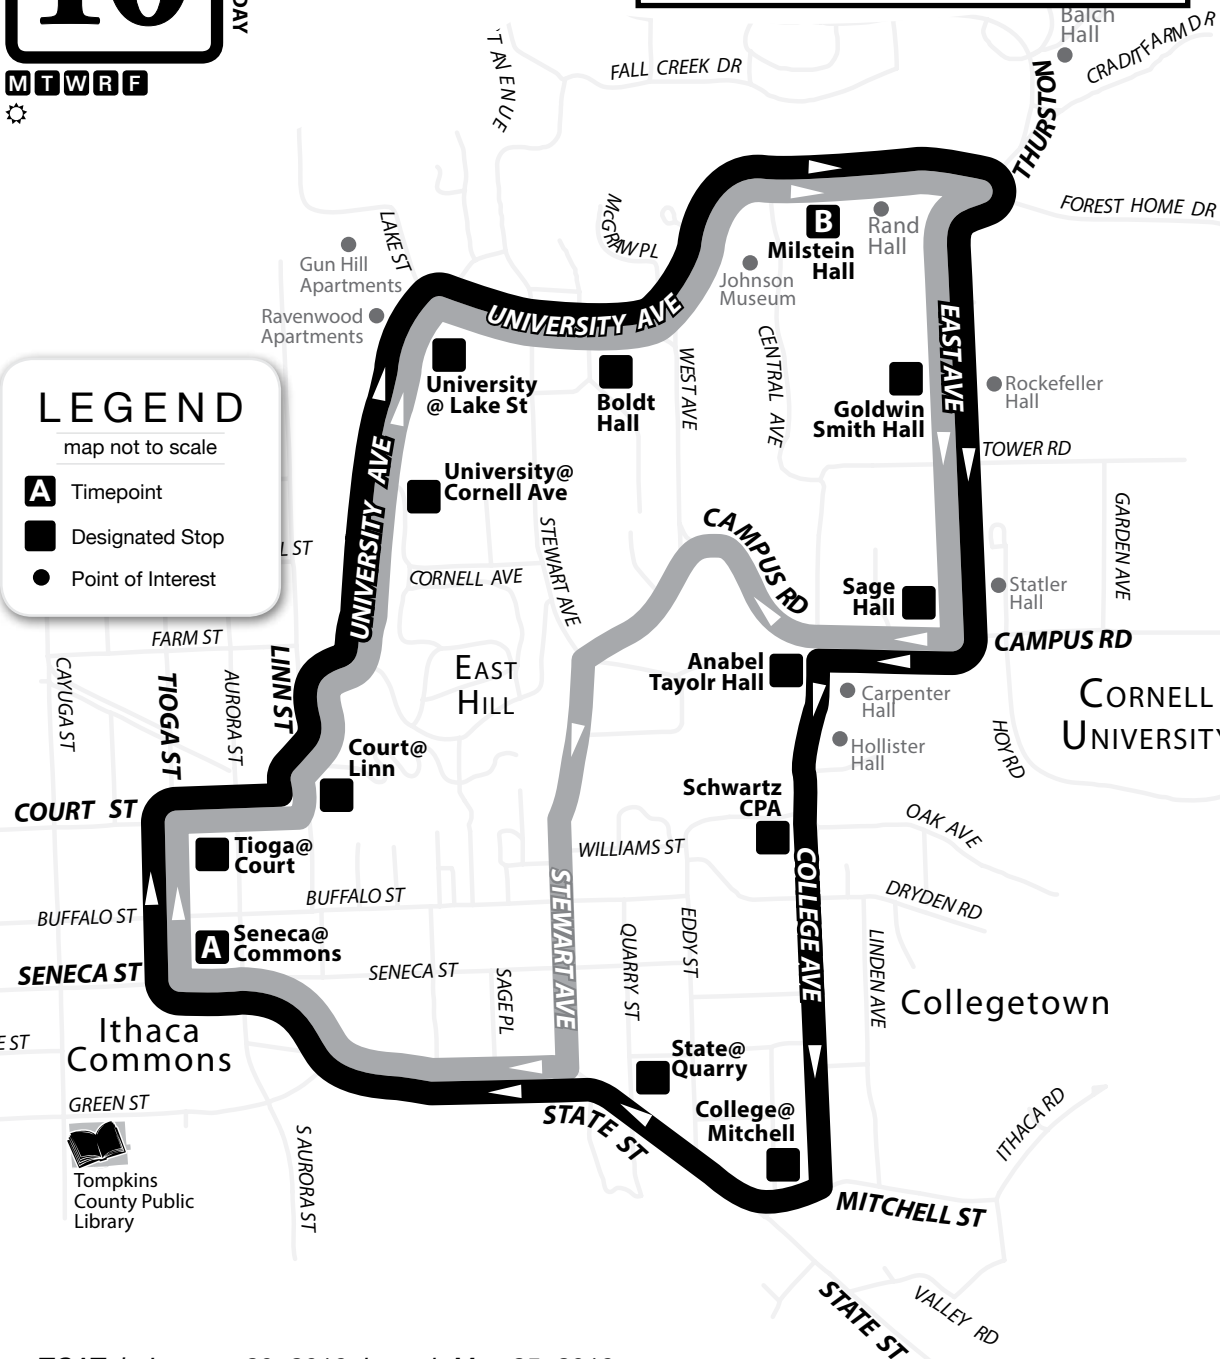

ROUTE  
**10**

MONDAY - FRIDAY

MTWRF

**Designated Stops Only**

Route travels via Stewart Ave.  
7:10am - 10:00 am

Route travels via College Ave.  
After 10:00 am

**LEGEND**  
map not to scale

- A** Timepoint
- Designated Stop
- Point of Interest

**LOOP via Stewart Ave.**

Milstein Hall		
Seneca @ Commons	Seneca @ Commons	Seneca @ Commons
A	B	A
7:10 A	7:17 A	7:26 A
7:20 A	7:27 A	7:36 A
7:30 A	7:37 A	7:46 A
7:40 A	7:47 A	7:56 A
7:50 A	7:57 A	8:06 A
8:00 A	8:07 A	8:16 A
8:05 A	8:13 A	8:22 A
8:10 A	8:18 A	8:27 A
8:15 A	8:23 A	8:32 A
8:20 A	8:28 A	8:37 A
8:25 A	8:33 A	8:42 A
8:30 A	8:38 A	8:47 A
8:35 A	8:43 A	8:52 A
8:40 A	8:48 A	8:57 A
8:45 A	8:53 A	9:02 A
8:50 A	8:58 A	9:07 A
8:55 A	9:03 A	9:12 A
9:00 A	9:08 A	9:17 A
9:05 A	9:13 A	9:22 A
9:10 A	9:18 A	9:27 A
9:15 A	9:23 A	9:32 A
9:20 A	9:28 A	9:37 A
9:25 A	9:33 A	9:42 A
9:30 A	9:38 A	9:47 A
9:35 A	9:43 A	9:52 A
9:40 A	9:48 A	9:57 A
9:45 A	9:53 A	10:02 A
9:50 A	9:58 A	10:07 A
9:55 A	10:03 A	10:12 A