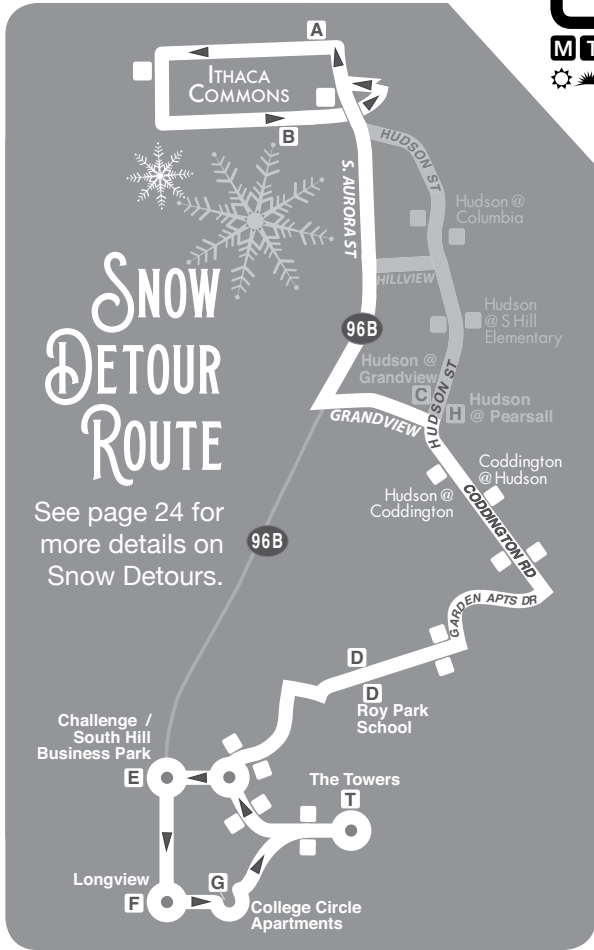

■ this route stops at **Designated Stops Only**

ROUTE **11**

MONDAY - SUNDAY

M T W R F Sa Su
   

 **CHANGES**
Numerous Timing Changes.
Routing Change

LEGEND map not to scale

- A** Timepoint
- Designated Stop
-  Service via Aurora Street after 9 pm.
- Point of Interest
- *** indicates bus will serve Green Street on this trip
- bus does not serve stop at this time interval