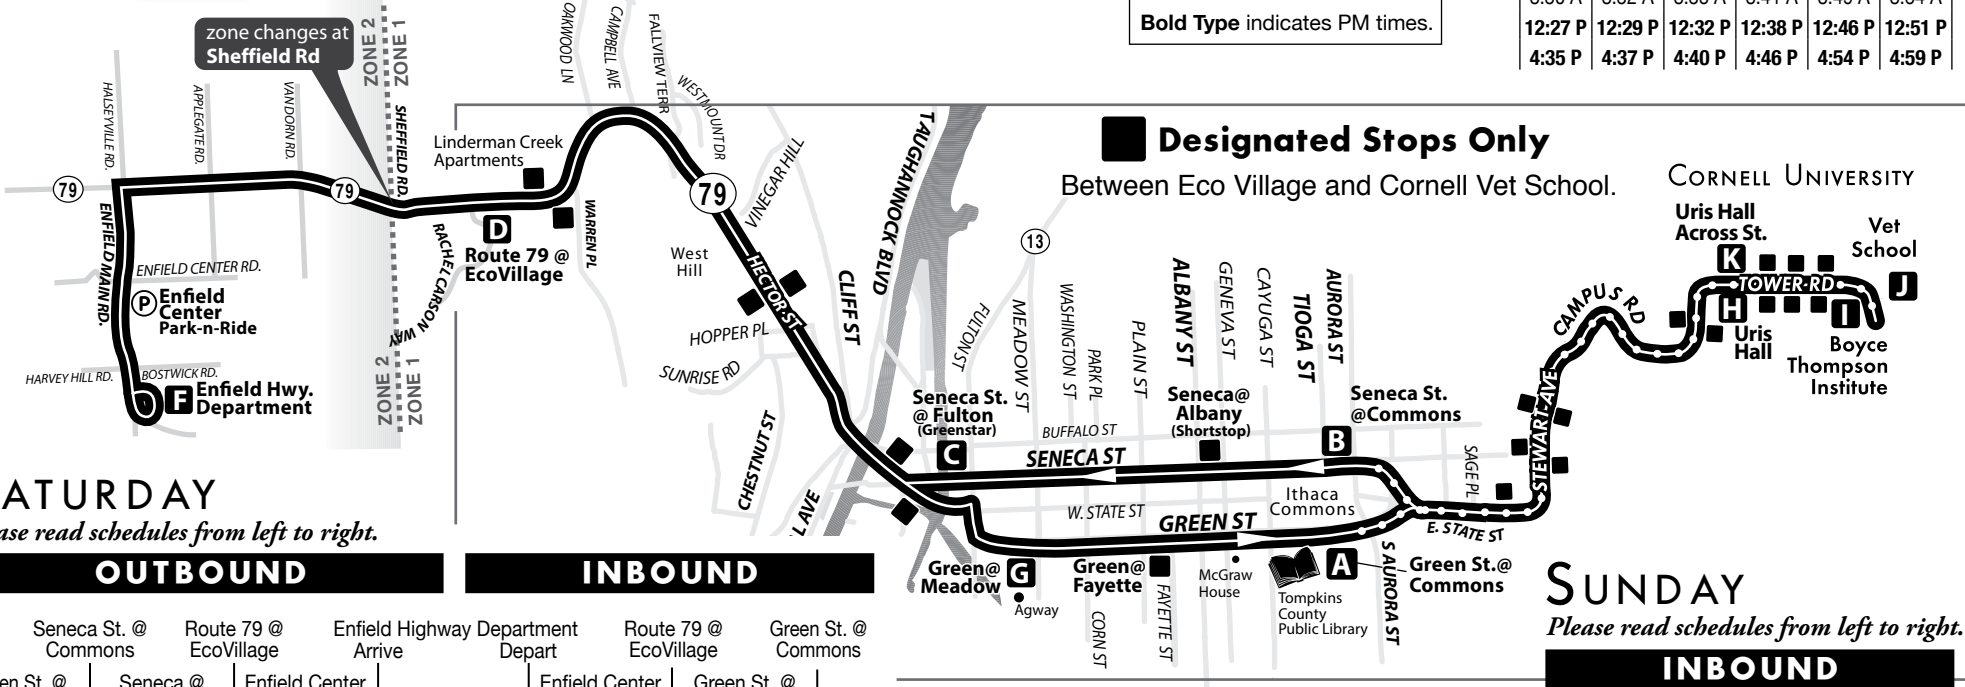

Bold Type indicates PM times.

SUNDAY *Please read schedules from left to right.*

OUTBOUND					
	Seneca St. @ Commons	Route 79 @ EcoVillage	Enfield Hwy. Department		
	Green St. @ Commons	Seneca @ Fulton	Enfield Center Park & Ride		
	A	B	C	D	F
	8:30 A	8:32 A	8:35 A	8:41 A	8:49 A
	12:27 P	12:29 P	12:32 P	12:38 P	12:46 P
	4:35 P	4:37 P	4:40 P	4:46 P	4:54 P
					8:54 A
					12:51 P
					4:59 P

SATURDAY *Please read schedules from left to right.*

OUTBOUND						INBOUND				
	Seneca St. @ Commons	Route 79 @ EcoVillage	Enfield Highway Department Arrive	Enfield Center Park & Ride	Enfield Center Park & Ride	Enfield Center Park & Ride	Route 79 @ EcoVillage	Green St. @ Commons		
	Green St. @ Commons	Seneca @ Fulton	Enfield Center Park & Ride	Enfield Center Park & Ride	Enfield Center Park & Ride	Enfield Center Park & Ride	Green St. @ Meadow Street	Green St. @ Commons		
	A	B	C	D	F	F	D	G	A	
	9:00 A	9:02 A	9:05 A	9:11 A	9:19 A	9:30 A	9:32 A	9:42 A	9:48 A	9:51 A
	1:00 P	1:02 P	1:05 P	1:11 P	1:19 P	1:30 P	1:32 P	1:42 P	1:48 P	1:51 P
	6:35 P	6:37 P	6:40 P	6:46 P	6:59 P	7:02 P	7:04 P	7:14 P	7:20 P	7:23 P

SUNDAY *Please read schedules from left to right.*

INBOUND				
	Enfield Hwy. Department	Enfield Center Park & Ride	Route 79 @ EcoVillage	Green St. @ Commons
	F	F	D	G
	A			
	8:57 A	8:59 A	9:09 A	9:15 A
	12:55 P	12:57 P	1:07 P	1:13 P
	5:00 P	5:02 P	5:12 P	5:18 P
				9:18 A
				1:16 P
				5:21 P

LEGEND

map not to scale

- Select Service Only. Please see schedule.
- bus does not serve stop at this time interval
- Timepoint
- Point of Interest
- Indicates bus will serve Park & Ride
- Designated Stop