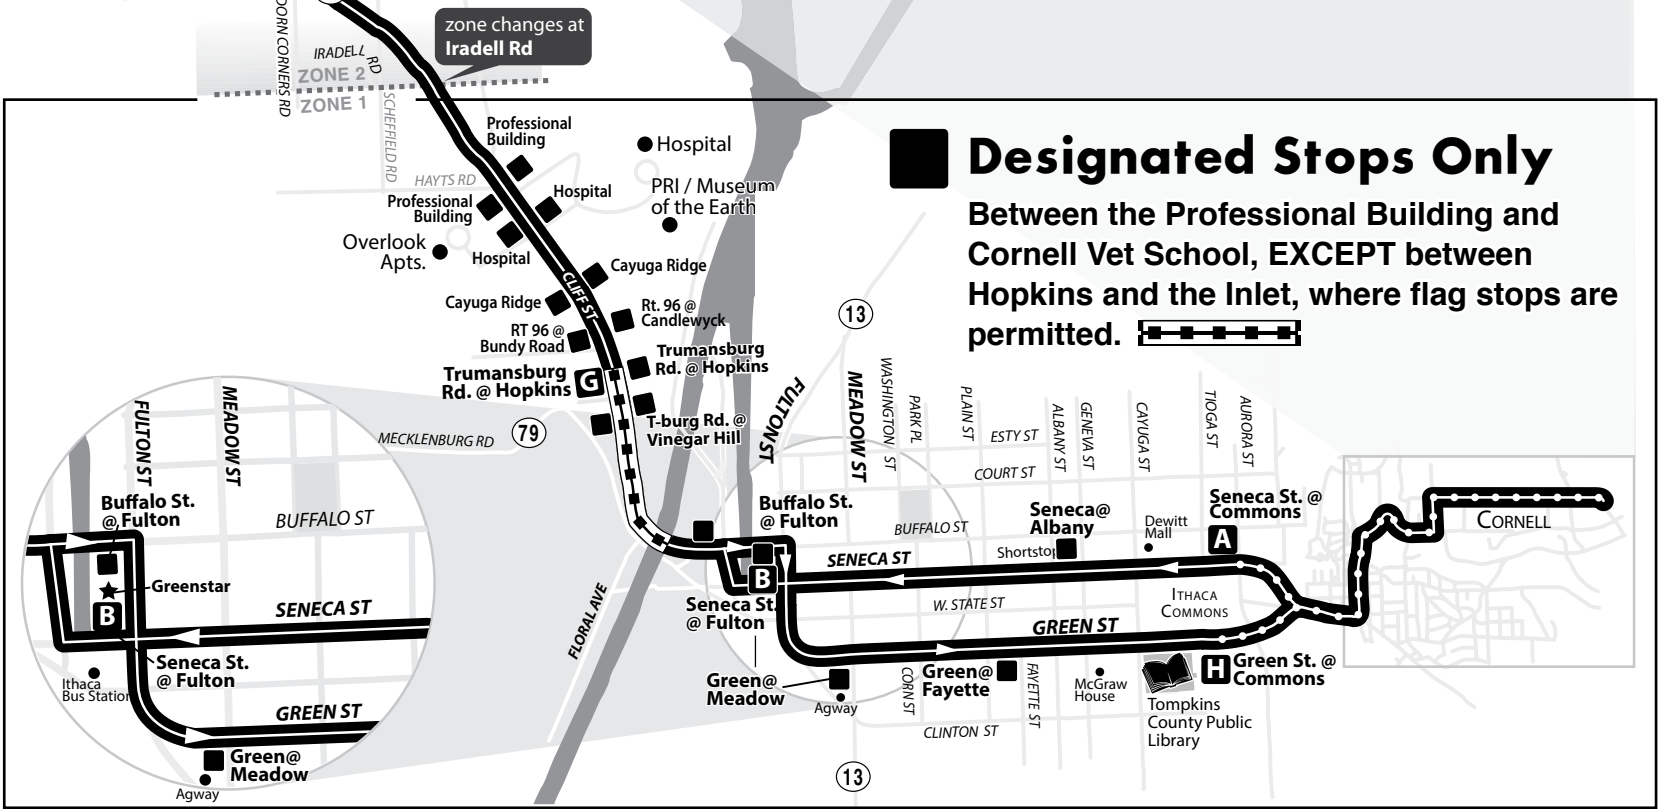

# ROUTE 21

MONDAY - SUNDAY  
MTWRF Sa Su

**P** TRUMANSBURG Park & Ride  
Served Inbound in the AM  
Outbound in the PM

- ## LEGEND
- map not to scale
- A** Timepoint
  - Designated Stop
  - I** Select Service Only. Please see schedule.
  - Point of Interest
  - D** indicates drop off only. Passengers wanting to exit bus will need to ask driver to stop
  - P** indicates bus will serve Park & Ride
  - bus does not serve stop at this time interval

**Designated Stops Only**  
Between the Professional Building and Cornell Vet School, EXCEPT between Hopkins and the Inlet, where flag stops are permitted.

# SATURDAY

Please read schedules from left to right.

OUTBOUND						INBOUND					
Seneca St. @ Commons		Jacksonville Post Office		Aubles Trailer Park		Aubles Trailer Park		Trumansburg Central School		Trumansburg Rd. @ Hopkins	
Green @ Commons	Seneca @ Fulton	Trumansburg Central School									
H	A	B	C	D	E	E	F	D	C	G	H
7:45 A	7:47 A	7:50 A	8:04 A	8:09 A	8:14 A	8:15 A	8:18 A	8:24 A	8:29 A	8:36 A	8:44 A
11:45 A	11:47 A	11:50 A	12:04 P	12:09 P	12:14 P	12:15 P	12:18 P	12:24 P	12:29 P	12:36 P	12:44 P
2:00 P	2:02 P	2:05 P	2:19 P	2:24 P	2:29 P	2:30 P	2:33 P	2:39 P	2:44 P	2:51 P	2:59 P
5:30 P	5:32 P	5:35 P	5:49 P	5:54 P	5:59 P	6:00 P	6:03 P	6:09 P	6:14 P	6:21 P	6:29 P

# SUNDAY

Please read schedules from left to right.

OUTBOUND						INBOUND					
Seneca St. @ Commons		Jacksonville Post Office		Aubles Trailer Park		Aubles Trailer Park		Trumansburg Central School		Trumansburg Rd. @ Hopkins	
Green @ Commons	Seneca @ Fulton	Trumansburg Central School									
H	A	B	C	D	E	E	F	D	C	G	H
7:45 A	7:47 A	7:50 A	8:04 A	8:09 A	8:14 A	8:15 A	8:18 A	8:24 A	8:29 A	8:36 A	8:44 A
11:45 A	11:47 A	11:50 A	12:04 P	12:09 P	12:14 P	12:15 P	12:18 P	12:24 P	12:29 P	12:36 P	12:44 P
5:30 P	5:32 P	5:35 P	5:49 P	5:54 P	5:59 P	6:00 P	6:03 P	6:09 P	6:14 P	6:21 P	6:29 P