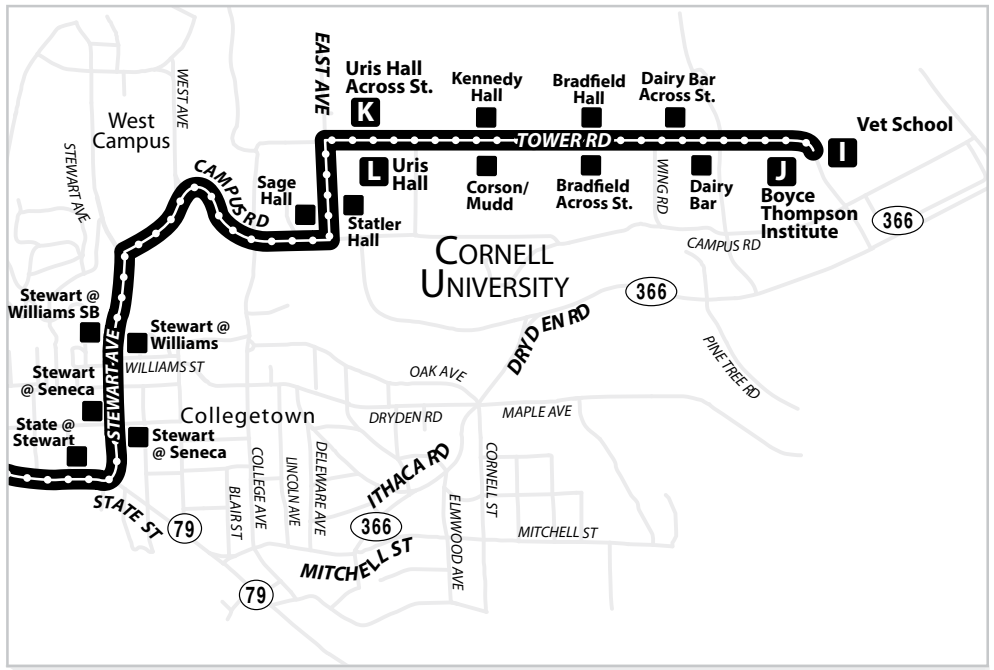

# ROUTE 21

MONDAY - SUNDAY  
MTWRF Sa Su

**P** TRUMANSBURG Park & Ride  
Served Inbound in the AM  
Outbound in the PM

- ## LEGEND
- map not to scale
- A** Timepoint
  - Designated Stop
  - I** Select Service Only. Please see schedule.
  - Point of Interest
  - D** indicates drop off only. Passengers wanting to exit bus will need to ask driver to stop
  - P** indicates bus will serve Park & Ride
  - bus does not serve stop at this time interval

**Designated Stops Only**  
Between the Professional Building and Cornell Vet School, EXCEPT between Hopkins and the Inlet, where flag stops are permitted.

# SATURDAY

Please read schedules from left to right.

OUTBOUND						INBOUND					
Seneca St. @ Commons		Jacksonville Post Office		Aubles Trailer Park		Aubles Trailer Park		Trumansburg Central School		Trumansburg Rd. @ Hopkins	
Green @ Commons	Seneca @ Fulton	Trumansburg Central School									
H	A	B	C	D	E	E	F	D	C	G	H
7:45 A	7:47 A	7:50 A	8:04 A	8:09 A	8:14 A	8:15 A	8:18 A	8:24 A	8:29 A	8:36 A	8:44 A
11:45 A	11:47 A	11:50 A	12:04 P	12:09 P	12:14 P	12:15 P	12:18 P	12:24 P	12:29 P	12:36 P	12:44 P
2:00 P	2:02 P	2:05 P	2:19 P	2:24 P	2:29 P	2:30 P	2:33 P	2:39 P	2:44 P	2:51 P	2:59 P
5:30 P	5:32 P	5:35 P	5:49 P	5:54 P	5:59 P	6:00 P	6:03 P	6:09 P	6:14 P	6:21 P	6:29 P

# SUNDAY

Please read schedules from left to right.

OUTBOUND						INBOUND					
Seneca St. @ Commons		Jacksonville Post Office		Aubles Trailer Park		Aubles Trailer Park		Trumansburg Central School		Trumansburg Rd. @ Hopkins	
Green @ Commons	Seneca @ Fulton	Trumansburg Central School									
H	A	B	C	D	E	E	F	D	C	G	H
7:45 A	7:47 A	7:50 A	8:04 A	8:09 A	8:14 A	8:15 A	8:18 A	8:24 A	8:29 A	8:36 A	8:44 A
11:45 A	11:47 A	11:50 A	12:04 P	12:09 P	12:14 P	12:15 P	12:18 P	12:24 P	12:29 P	12:36 P	12:44 P
5:30 P	5:32 P	5:35 P	5:49 P	5:54 P	5:59 P	6:00 P	6:03 P	6:09 P	6:14 P	6:21 P	6:29 P