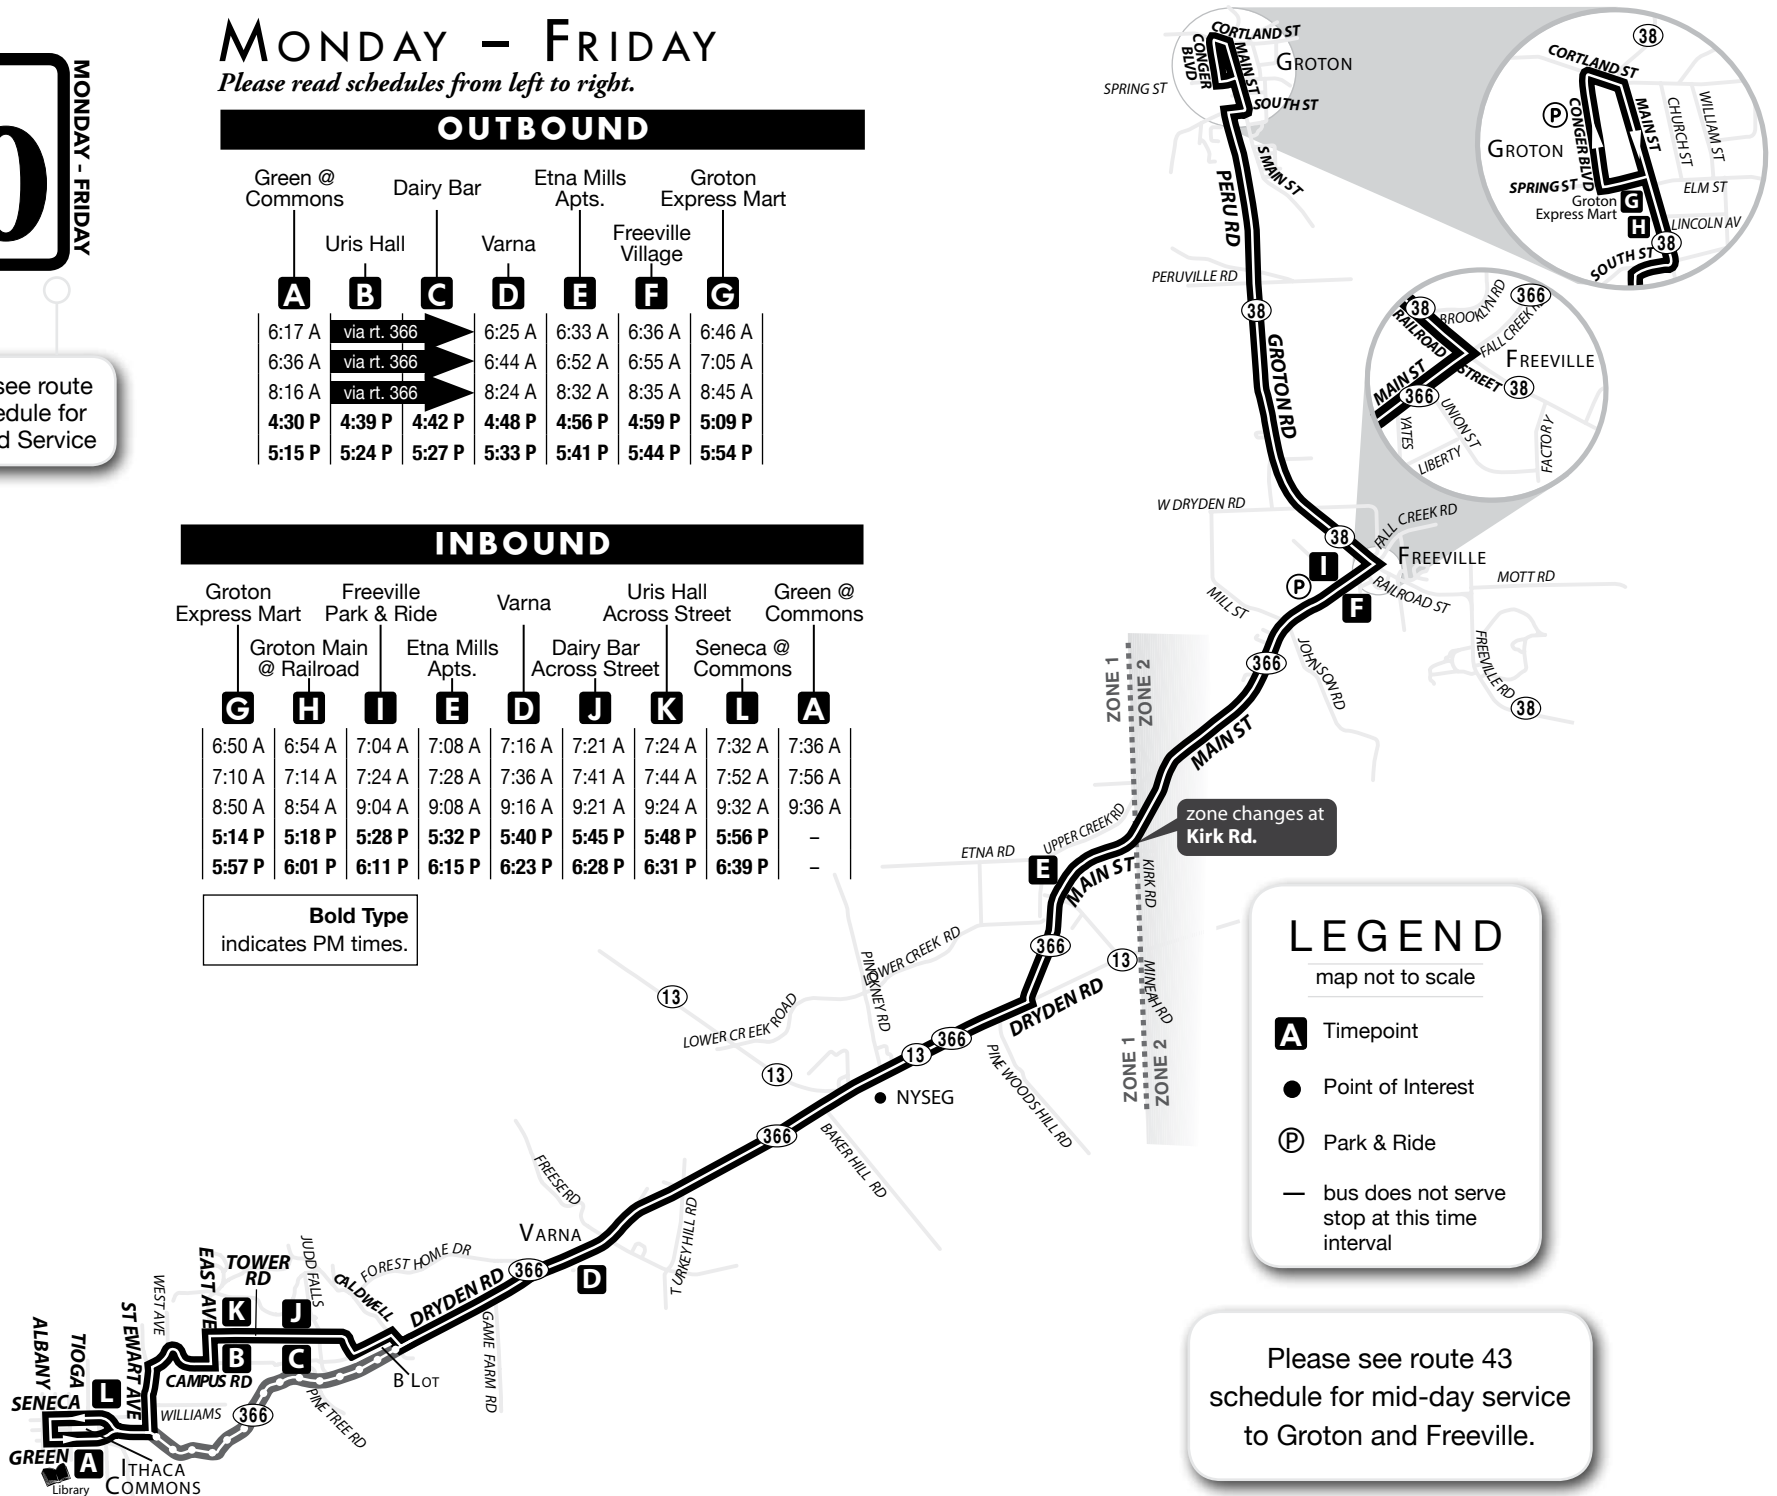

MONDAY - FRIDAY

MTWRF

Please see route 74 schedule for Weekend Service

MONDAY - FRIDAY

Please read schedules from left to right.

OUTBOUND

Green @ Commons	Dairy Bar	Etna Mills Apts.	Groton Express Mart
	Uris Hall	Varna	Freeville Village
A	B	C	D
6:17 A	via rt. 366	6:25 A	6:33 A
6:36 A	via rt. 366	6:44 A	6:52 A
8:16 A	via rt. 366	8:24 A	8:32 A
4:30 P	4:39 P	4:48 P	4:56 P
5:15 P	5:24 P	5:33 P	5:41 P
			6:36 A
			6:46 A
			7:05 A
			8:35 A
			8:45 A
			5:09 P
			5:54 P

INBOUND

Groton Express Mart	Freeville Park & Ride	Varna	Uris Hall Across Street	Green @ Commons
Groton Main @ Railroad	Etna Mills Apts.	Dairy Bar Across Street	Seneca @ Commons	
G	H	I	E	D
6:50 A	6:54 A	7:04 A	7:08 A	7:16 A
7:10 A	7:14 A	7:24 A	7:28 A	7:36 A
8:50 A	8:54 A	9:04 A	9:08 A	9:16 A
5:14 P	5:18 P	5:28 P	5:32 P	5:40 P
5:57 P	6:01 P	6:11 P	6:15 P	6:23 P
				7:21 A
				7:24 A
				7:32 A
				7:52 A
				9:32 A
				5:56 P
				6:39 P
				-
				-

Bold Type indicates PM times.

LEGEND

map not to scale

- A** Timepoint
- Point of Interest
- P** Park & Ride
- bus does not serve stop at this time interval

Please see route 43 schedule for mid-day service to Groton and Freeville.