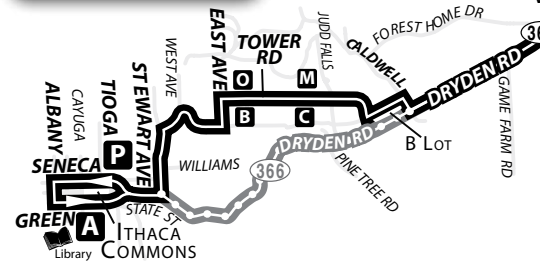

	Keith @ Lake	Rt. 13 @ Johnson	Dairy Bar Across Street	Seneca @ Commons	Green @ Commons
	H	G	F	L	D
	6:45 A	6:55 A	7:03 A	7:07 A	7:16 A
	7:18 A	7:28 A	7:36 A	7:40 A	7:50 A
EXPRESS	7:22 A	-	7:27 A	-	7:44 A
	8:25 A	8:35 A	8:43 A	8:47 A	8:56 A
	9:00 A	9:10 A	9:18 A	9:22 A	9:31 A
	11:26 A	-	11:31 A	11:35 A	11:44 A
	1:26 P	-	1:31 P	1:35 P	1:44 P
	3:26 P	-	3:31 P	3:35 P	3:44 P
	3:55 P	-	4:00 P	4:04 P	4:13 P
EXPRESS	5:08 P	-	5:13 P	Via NYS Route 366 No Cornell	
	5:48 P	-	5:53 P	5:57 P	6:06 P
	6:40 P	-	6:44 P	6:53 P	7:01 P
	8:03 P	-	8:08 P	8:12 P	8:21 P
	9:20 P	-	9:25 P	9:29 P	9:36 P

EXPRESS trips: Bus serves all stops in Downtown Ithaca and on Cornell's campus. Otherwise, bus stops at timepoints only.
Outbound AM trip and Inbound PM trip, bus travels via NYS route 366 and does not serve Cornell.

* Bus continues on to Groton these trips. See schedule on opposite page ➔

DRYDEN - TC3

M T W R F

Please see route 75 schedule for Weekend Service

LEGEND

- map not to scale
- A** Timepoint
- Point of Interest
- Select Service Only. Please see schedule.
- EXPRESS** via NYS route 366. Bus does not serve Cornell, Outbound AM trip or Inbound PM trip.
- P** Park & Ride
- D** indicates drop off only. passengers wanting to exit bus will need to ask driver to stop
- bus does not serve stop at this time interval

GROTON, FREEVILLE, TC3 & DRYDEN

Please see route 75 schedule for Weekend Service

*Please see route 40 schedule for additional service to Groton and Freeville.

MONDAY - FRIDAY OUTBOUND

Uris Hall Green @ Commons	Varna Dairy Bar	Dryden Village Main Street	Freeville* Rt. 38 @ 366	TC3	Groton Express Mart			
A	B	C	D	E	F	H	I	J
10:05 A	10:14 A	10:17 A	10:22 A	10:30 A	10:33 A	10:39 A	10:47 A	10:55 A
12:05 P	12:14 P	12:17 P	12:22 P	12:30 P	12:33 P	12:39 P	12:47 P	12:55 P
2:05 P	2:14 P	2:17 P	2:22 P	2:30 P	2:33 P	2:39 P	2:47 P	2:55 P
6:45 P	6:54 P	6:57 P	7:02 P	7:10 P	7:13 P	7:19 P	7:27 P	7:35 P