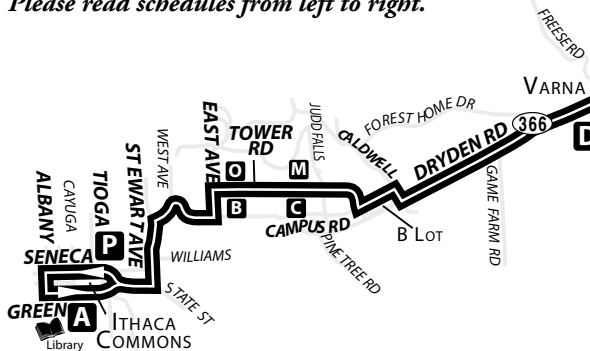

LEGEND

- **A** Timepoint
- **P** Park & Ride
- **D** indicates drop off only. passengers wanting to exit bus will need to ask driver to stop
- **●** Point of Interest
- **I** Select Service Only. Please see schedule.
- bus does not serve stop at this time interval

Bold Type indicates PM times.

Please read schedules from left to right.

Timing Changes