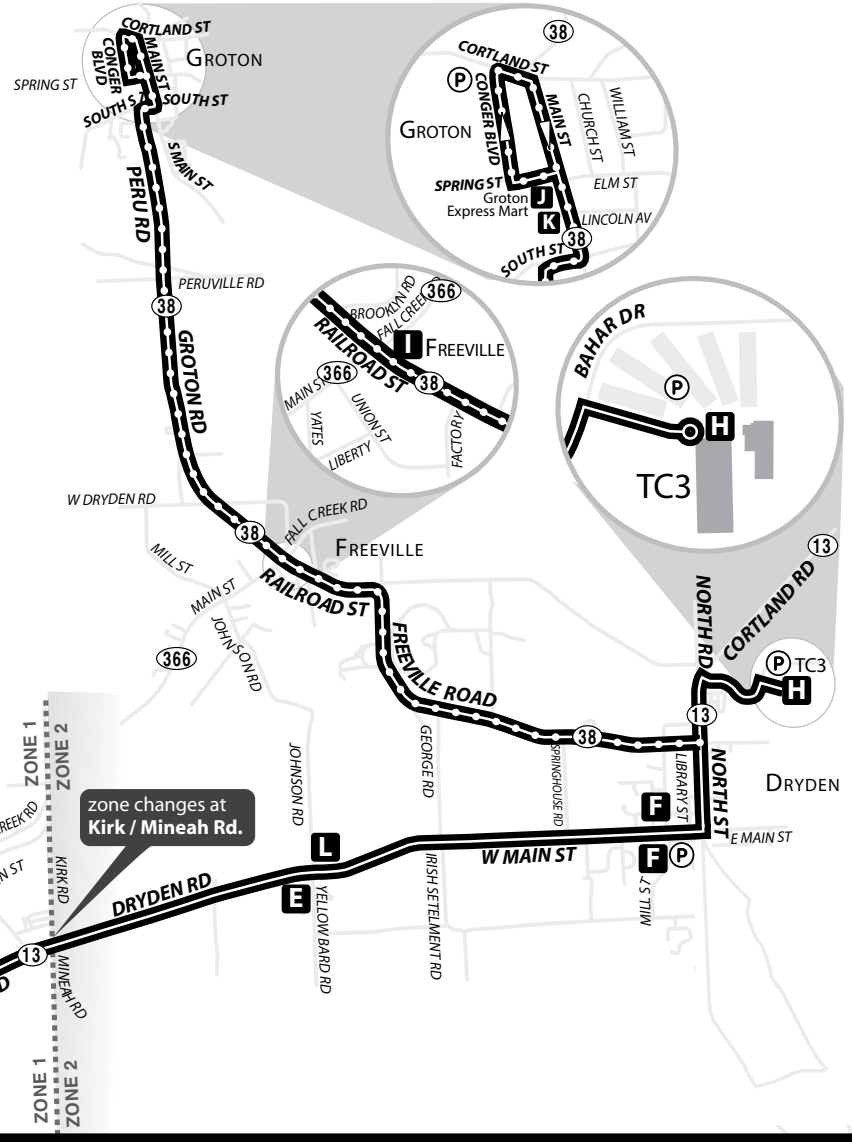

	Keith @ Lake	Rt. 13 @ Johnson	Dairy Bar Across Street	Seneca @ Commons	Green @ Commons
	H	G	F	L	D
	6:45 A	6:55 A	7:03 A	7:07 A	7:16 A
	7:18 A	7:28 A	7:36 A	7:40 A	7:50 A
EXPRESS	7:22 A	-	7:27 A	-	7:44 A
	8:25 A	8:35 A	8:43 A	8:47 A	8:56 A
	9:00 A	9:10 A	9:18 A	9:22 A	9:31 A
	11:26 A	-	11:31 A	11:35 A	11:44 A
	1:26 P	-	1:31 P	1:35 P	1:44 P
	3:26 P	-	3:31 P	3:35 P	3:44 P
	3:55 P	-	4:00 P	4:04 P	4:13 P
EXPRESS	5:08 P	-	5:13 P	Via NYS Route 366 No Cornell	
	5:48 P	-	5:53 P	5:57 P	6:06 P
	6:40 P	-	6:44 P	6:53 P	7:01 P
	8:03 P	-	8:08 P	8:12 P	8:21 P
	9:20 P	-	9:25 P	9:29 P	9:36 P

GROTON, FREEVILLE, TC3 & DRYDEN

Please see route 75 schedule for Weekend Service

*Please see route 40 schedule for additional service to Groton and Freeville.

MONDAY - FRIDAY OUTBOUND

Uris Hall Green @ Commons	Varna Dairy Bar	Dryden Village Main Street	Freeville* Rt. 38 @ 366	TC3	Groton Express Mart			
A	B	C	D	E	F	H	I	J
10:05 A	10:14 A	10:17 A	10:22 A	10:30 A	10:33 A	10:39 A	10:47 A	10:55 A
12:05 P	12:14 P	12:17 P	12:22 P	12:30 P	12:33 P	12:39 P	12:47 P	12:55 P
2:05 P	2:14 P	2:17 P	2:22 P	2:30 P	2:33 P	2:39 P	2:47 P	2:55 P
6:45 P	6:54 P	6:57 P	7:02 P	7:10 P	7:13 P	7:19 P	7:27 P	7:35 P

Bold Type indicates PM times.

Please read schedules from left to right.

Timing Changes

INBOUND

Groton Express Mart	Freeville* Rt. 38 @ 366	Dryden Village Main @ Library St	Varna Dairy Bar	Uris Hall Across St.	Green @ Commons					
J	K	I	H	F	L	D	M	O	P	A
11:03 A	11:07 A	11:16 A	11:26 A	11:31 A	11:35 A	11:44 A	11:49 A	11:52 A	11:59 A	12:03 P
1:03 P	1:07 P	1:16 P	1:26 P	1:31 P	1:35 P	1:44 P	1:49 P	1:52 P	1:59 P	2:03 P
3:03 P	3:07 P	3:16 P	3:26 P	3:31 P	3:35 P	3:44 P	3:49 P	3:52 P	3:59 P	4:03 P
7:40 P	7:44 P	7:53 P	8:03 P	8:08 P	8:12 P	8:21 P	8:26 P	8:29 P	8:36 P	8:40 P