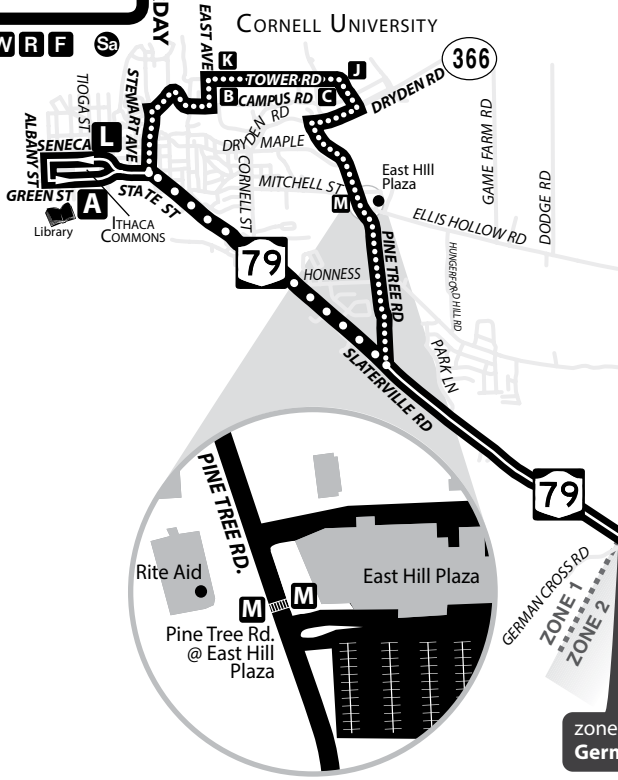

ROUTE 52

MONDAY - SATURDAY

MTWRF

MONDAY - FRIDAY *Please read schedules from left to right.*

OUTBOUND

Green St. @ Commons	Boyce Thompson Inst.	Pine Tree @ East Hill Plaza	Rt. 79 @ Brooktondale rd.	Caroline Town Hall	Caroline Turnaround		
A	B	C	M	D	E	F	G
5:58 A	Via NYS Route 79			6:07 A	-	6:12 A	6:17 A
6:53 A	No service to Cornell during this time interval.			7:02 A	-	7:07 A	7:12 A
7:33 A	-	-	-	7:42 A	-	7:47 A	7:52 A
8:39 A	8:47 A	8:51 A	8:54 A	9:01 A	9:05 A	9:11 A	9:16 A
10:40 A	10:48 A	10:52 A	10:55 A	11:02 A	11:06 A	11:12 A	11:17 A
2:30 P	2:38 P	2:42 P	2:45 P	2:52 P	2:56 P	3:02 P	3:07 P
3:55 P	4:03 P	4:07 P	4:10 P	4:17 P	4:21 P	4:27 P	4:32 P
4:40 P	4:49 P	4:53 P	4:56 P	5:03 P	-	5:10 P	5:15 P
6:20 P	6:28 P	6:32 P	6:35 P	6:42 P	6:46 P	6:52 P	6:57 P

INBOUND

Caroline Turnaround	Across the Street from Brooktondale Comm. Center	Pine Tree @ East Hill Plaza	Uris Hall Across Street	Green St. @ Commons				
G	F	H	D	M	J	K	L	A
6:20 A	6:26 A	6:32 A	6:36 A	6:41 A	6:45 A	6:49 A	6:57 A	7:01 A
7:15 A	7:21 A	-	7:27 A	7:33 A	7:37 A	7:41 A	7:49 A	7:53 A
7:55 A	8:00 A	-	8:06 A	8:11 A	8:14 A	8:18 A	8:26 A	8:30 A
9:20 A	9:25 A	9:31 A	9:35 A	9:40 A	9:43 A	9:47 A	9:55 A	9:59 A
11:20 A	11:25 A	11:31 A	11:35 A	11:40 A	11:43 A	11:47 A	11:55 A	11:59 A
3:10 P	3:15 P	3:21 P	3:25 P	3:35 P	3:39 P	3:43 P	3:53 P	3:57 P
4:36 P	4:41 P	-	4:47 P	4:57 P	5:01 P	5:05 P	5:15 P	5:19 P
5:20 P	5:25 P	-	5:31 P	5:41 P	5:45 P	5:49 P	5:59 P	6:03 P
7:00 P	7:05 P	-	7:11 P	7:21 P	7:25 P	7:29 P	7:39 P	7:43 P

SATURDAY (NO SUNDAY SERVICE)

INBOUND

Caroline Turnaround	Across the Street from Brooktondale Comm. Center	Pine Tree Rd. @ East Hill Plaza	Uris Hall Across Street	Green St. @ Commons				
G	F	H	D	M	J	K	L	A
8:15 A	8:20 A	8:26 A	8:30 A	8:37 A	8:41 A	8:44 A	8:50 A	8:54 A
12:15 P	12:20 P	12:26 P	12:30 P	12:37 P	12:41 P	12:44 P	12:50 P	12:54 P
6:55 P	7:00 P	7:06 P	7:10 P	Via NYS Route 79			7:20 P	-