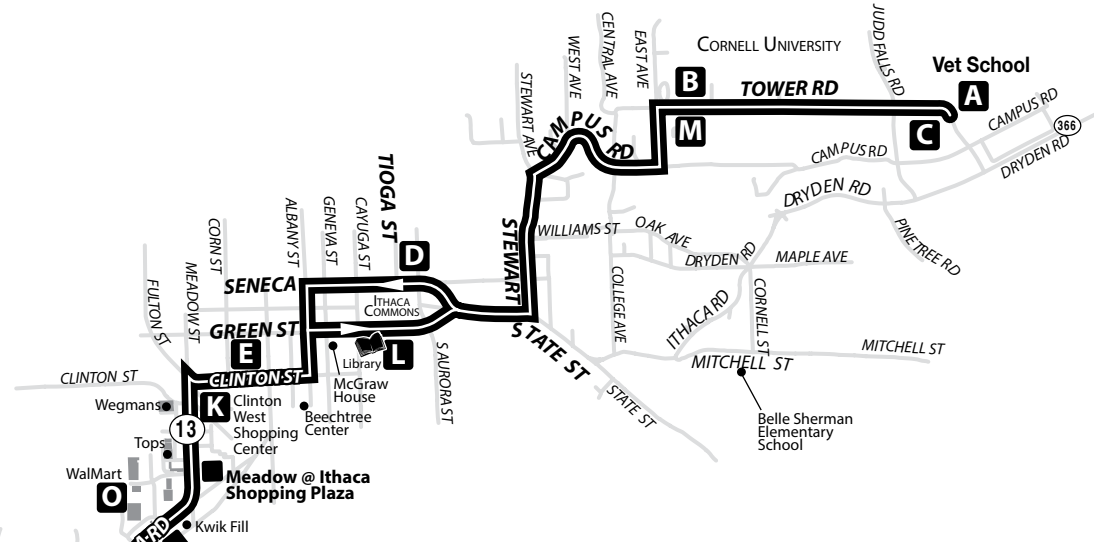

LEGEND

map not to scale

- **A** Timepoint
- Point of Interest
- ▲ Park / Recreation
- **P** Park & Ride
- bus does not serve stop at this time interval

SATURDAY

Please read schedules from left to right.

OUTBOUND

Seneca St. @ Commons	Elmira Rd. @ Spencer Rd.			
L	D	E	F	G
6:52 A	6:54 A	6:58 A	7:03 A	7:15 A
11:25 A	11:27 A	11:31 A	11:36 A	11:48 A
5:20 P	5:22 P	5:26 P	5:31 P	5:43 P

INBOUND

Newfield Central School Depart	Elmira Rd. @ Spencer Rd.	Green St. @ Commons		
G	H	J	K	L
7:18 A	7:26 A	7:34 A	7:38 A	7:42 A
11:53 A	12:01 P	12:09 P	12:13 P	12:17 P
5:46 P	5:54 P	6:02 P	6:06 P	6:10 P

SUNDAY

Please read schedules from left to right.

OUTBOUND

Seneca St. @ Commons	Elmira Rd. @ Spencer Rd.			
L	D	E	F	G
7:37 A	7:39 A	7:43 A	7:48 A	8:00 A
11:35 A	11:37 A	11:41 A	11:46 A	11:58 A
6:20 P	6:22 P	6:26 P	6:31 P	6:43 P

INBOUND

Newfield Central School Depart	Elmira Rd. @ Spencer Rd.	Green St. @ Commons		
G	H	J	K	L
8:03 A	8:11 A	8:19 A	8:23 A	8:27 A
12:01 P	12:09 P	12:17 P	12:21 P	12:25 P
6:45 P	6:53 P	7:01 P	7:05 P	7:09 P