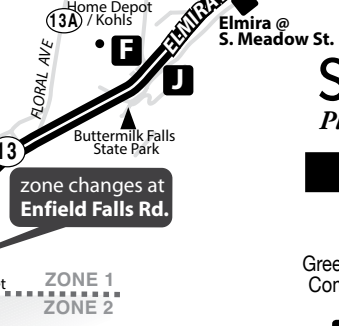

INBOUND

Newfield Depot Rd. @ West Danby	Clinton West Plaza	Uris Hall			
G	H	J	K	L	C
5:51 A	5:59 A	6:06 A	6:11 A	6:15 A	6:27 A
7:01 A	7:09 A	7:16 A	7:21 A	7:25 A	7:37 A
8:10 A	8:18 A	8:25 A	8:30 A	8:34 A	8:46 A
11:48 A	11:56 A	12:03 P	12:08 P	12:12 P	-
3:24 P	3:32 P	3:39 P	3:44 P	3:48 P	-
5:10 P	5:18 P	5:25 P	5:30 P	5:34 P	-
6:06 P	6:14 P	6:21 P	6:26 P	6:30 P	-
8:09 P	8:17 P	8:24 P	8:29 P	8:33 P	-

Bold Type indicates PM times.

MONDAY - SUNDAY
M T W R F Sa Su

Timing Changes

LEGEND

map not to scale

- A** Timepoint
- Point of Interest
- ▲ Park / Recreation
- P** Park & Ride
- bus does not serve stop at this time interval

SATURDAY

Please read schedules from left to right.

OUTBOUND

Seneca St. @ Commons	Elmira Rd. @ Spencer Rd.			
L	D	E	F	G
6:52 A	6:54 A	6:58 A	7:03 A	7:15 A
11:25 A	11:27 A	11:31 A	11:36 A	11:48 A
5:20 P	5:22 P	5:26 P	5:31 P	5:43 P

SUNDAY

Please read schedules from left to right.

OUTBOUND

Seneca St. @ Commons	Elmira Rd. @ Spencer Rd.			
L	D	E	F	G
7:37 A	7:39 A	7:43 A	7:48 A	8:00 A
11:35 A	11:37 A	11:41 A	11:46 A	11:58 A
6:20 P	6:22 P	6:26 P	6:31 P	6:43 P