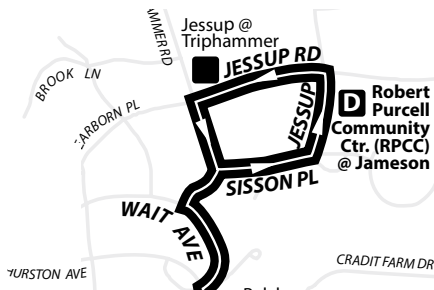

90 LOOP Monday - Friday

	Green @ Commons	Rockefeller Hall	Goldwin Smith Hall	Seneca @ Commons	One-Seat Ride to IC	Continues as Route						
	Seneca @ Commons	Collegetown Crossing	RPCC @ Jameson	Schwartz CPA	Green @ Commons	Mon. THROUGH Wed.	Thurs. & Fri.					
	G	A	B	C	D	E	F	G	A			
	9:26 P	9:30 P	9:34 P	9:38 P	9:42 P	9:47 P	9:51 P	9:56 P	*	→	90	11
	9:56 P	10:00 P	10:04 P	10:08 P	10:12 P	10:17 P	10:21 P	10:26 P	*	→	11	11
	10:26 P	10:30 P	10:34 P	10:38 P	10:42 P	10:47 P	10:51 P	10:56 P	*	→	90	11
	10:56 P	11:00 P	11:04 P	11:08 P	11:12 P	11:17 P	11:21 P	11:26 P	*	→	11	11
	11:26 P	11:30 P	11:34 P	11:38 P	11:42 P	11:47 P	11:51 P	11:56 P	*	→	90	11
	11:56 P	12:00 A	12:04 A	12:08 A	12:12 A	12:17 A	12:21 A	12:26 A	*	→	11	11
	12:26 A	12:30 A	12:34 A	12:38 A	12:42 A	12:47 A	12:51 A	12:56 A	*	→	90	11
	12:56 A	1:00 A	1:04 A	1:08 A	1:12 A	1:17 A	1:21 A	1:26 A	*	→	11	11
	1:26 A	1:30 A	1:34 A	1:38 A	1:42 A	1:47 A	1:51 A	1:56 A	-	→	-	-
THURSDAY & FRIDAY	1:56 A	2:00 A	2:04 A	2:08 A	2:12 A	2:17 A	2:21 AM	2:26 A	-	→	-	-

MONDAY
THROUGH
FRIDAY

*Please see route 30 or route 70 for daytime and early evening service.

* Bus continues to Green St.

90 LOOP Saturday

	Green @ Commons	Rockefeller Hall	Goldwin Smith Hall	Seneca @ Commons	One-Seat Ride to IC	Continues as Route #					
	Seneca @ Commons	Collegetown Crossing	RPCC @ Jameson	Schwartz CPA	Green @ Commons						
	G	A	B	C	D	E	F	G	A		
	11:26 P	11:30 P	11:34 P	11:38 P	11:42 P	11:47 P	11:51 P	11:56 P	*	→	11
	12:26 A	12:30 A	12:34 A	12:38 A	12:42 A	12:47 A	12:51 A	12:56 A	*	→	11
	12:56 A	1:00 A	1:04 A	1:08 A	1:12 A	1:17 A	1:21 A	1:26 A	-	→	11
	1:26 A	1:30 A	1:34 A	1:38 A	1:42 A	1:47 A	1:51 A	1:56 A	-	→	-
	1:56 A	2:00 A	2:04 A	2:08 A	2:12 A	2:17 A	2:21 A	2:26 A	-	→	17

* Bus continues to Green St.

LEGEND

map not to scale

- A** Timepoint
- Designated Bus Stop
- *
- bus does not serve stop at this time interval
- !** Select Service Only. Please see schedule.

90 LOOP Sunday

* Bus continues to Green St.