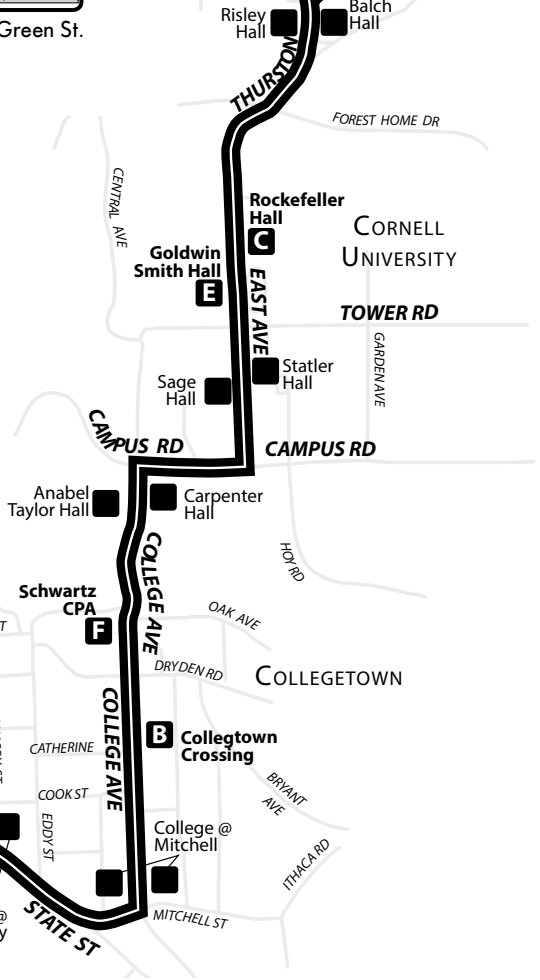

90 LOOP Monday - Friday

	Green @ Commons	Rockefeller Hall	Goldwin Smith Hall	Seneca @ Commons	One-Seat Ride to IC	Continues as Route						
	Seneca @ Commons	Collegetown Crossing	RPCC @ Jameson	Schwartz CPA	Green @ Commons	Mon. THROUGH Wed.	Thurs. & Fri.					
	G	A	B	C	D	E	F	G	A			
	9:26 P	9:30 P	9:34 P	9:38 P	9:42 P	9:47 P	9:51 P	9:56 P	*	→	90	11
	9:56 P	10:00 P	10:04 P	10:08 P	10:12 P	10:17 P	10:21 P	10:26 P	*	→	11	11
	10:26 P	10:30 P	10:34 P	10:38 P	10:42 P	10:47 P	10:51 P	10:56 P	*	→	90	11
	10:56 P	11:00 P	11:04 P	11:08 P	11:12 P	11:17 P	11:21 P	11:26 P	*	→	11	11
	11:26 P	11:30 P	11:34 P	11:38 P	11:42 P	11:47 P	11:51 P	11:56 P	*	→	90	11
	11:56 P	12:00 A	12:04 A	12:08 A	12:12 A	12:17 A	12:21 A	12:26 A	*	→	11	11
	12:26 A	12:30 A	12:34 A	12:38 A	12:42 A	12:47 A	12:51 A	12:56 A	*	→	90	11
	12:56 A	1:00 A	1:04 A	1:08 A	1:12 A	1:17 A	1:21 A	1:26 A	*	→	11	11
	1:26 A	1:30 A	1:34 A	1:38 A	1:42 A	1:47 A	1:51 A	1:56 A	-	→	-	-
THURSDAY & FRIDAY	1:56 A	2:00 A	2:04 A	2:08 A	2:12 A	2:17 A	2:21 AM	2:26 A	-	→	-	-

MONDAY
THROUGH
FRIDAY

*Please see route 30 or route 70 for daytime and early evening service.

* Bus continues to Green St.

90 LOOP Saturday

	Green @ Commons	Rockefeller Hall	Goldwin Smith Hall	Seneca @ Commons	One-Seat Ride to IC	Continues as Route #					
	Seneca @ Commons	Collegetown Crossing	RPCC @ Jameson	Schwartz CPA	Green @ Commons						
	G	A	B	C	D	E	F	G	A		
	11:26 P	11:30 P	11:34 P	11:38 P	11:42 P	11:47 P	11:51 P	11:56 P	*	→	11
	12:26 A	12:30 A	12:34 A	12:38 A	12:42 A	12:47 A	12:51 A	12:56 A	*	→	11
	12:56 A	1:00 A	1:04 A	1:08 A	1:12 A	1:17 A	1:21 A	1:26 A	-	→	11
	1:26 A	1:30 A	1:34 A	1:38 A	1:42 A	1:47 A	1:51 A	1:56 A	-	→	-
	1:56 A	2:00 A	2:04 A	2:08 A	2:12 A	2:17 A	2:21 A	2:26 A	-	→	17

* Bus continues to Green St.

LEGEND

map not to scale

- A** Timepoint
- Designated Bus Stop
- *
- bus does not serve stop at this time interval
- !** Select Service Only. Please see schedule.

90 LOOP Sunday

* Bus continues to Green St.