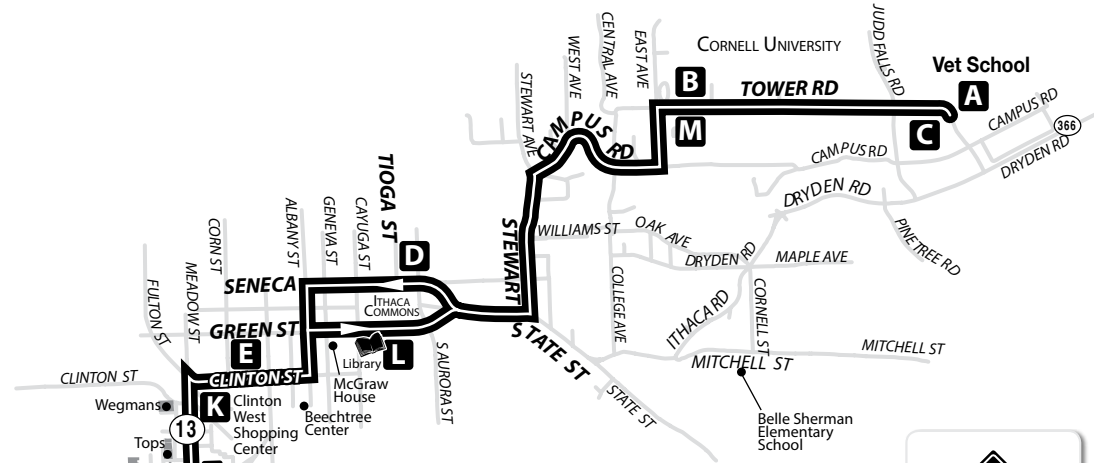

MONDAY – FRIDAY

Please read schedules from left to right.

OUTBOUND

Vet School	Seneca St. @ Commons	Elmira Rd. @ Spencer Rd.			
A	B	D	E	F	G
-	-	5:26 A	5:29 A	5:33 A	5:46 A
-	-	6:36 A	6:39 A	6:43 A	6:56 A
-	-	7:40 A	7:43 A	7:47 A	8:00 A
11:10 A	11:13 A	11:22 A	11:25 A	11:30 A	11:43 A
2:48 P	2:51 P	3:00 P	3:04 P	3:09 P	3:23 P
4:35 P	4:38 P	4:47 P	4:51 P	4:56 P	5:10 P
5:30 P	5:33 P	5:42 P	5:46 P	5:51 P	6:05 P
7:35 P	7:38 P	7:47 P	7:50 P	7:55 P	8:08 P

INBOUND

Newfield Depot Rd. @ West Danby	Clinton West Plaza	Uris Hall			
G	H	J	K	L	C
5:48 A	5:56 A	6:03 A	6:08 A	6:12 A	6:24 A
7:01 A	7:09 A	7:16 A	7:21 A	7:25 A	7:37 A
8:10 A	8:18 A	8:25 A	8:30 A	8:34 A	8:46 A
11:47 A	11:55 A	12:02 P	12:07 P	12:11 P	-
3:27 P	3:35 P	3:42 P	3:47 P	3:51 P	-
5:14 P	5:22 P	5:29 P	5:34 P	5:38 P	-
6:09 P	6:17 P	6:24 P	6:29 P	6:33 P	-
8:12 P	8:20 P	8:27 P	8:32 P	8:36 P	-

Bold Type indicates PM times.

MONDAY - SUNDAY
M T W R F Sa Su

Timing Changes

Timing Changes

SATURDAY

Please read schedules from left to right.

OUTBOUND

Seneca St. @ Commons	Elmira Rd. @ Spencer Rd.			
L	D	E	F	G
6:52 A	6:54 A	6:58 A	7:03 A	7:15 A
11:25 A	11:27 A	11:31 A	11:36 A	11:48 A
5:15 P	5:17 P	5:21 P	5:26 P	5:38 P

SUNDAY

Please read schedules from left to right.

OUTBOUND

Seneca St. @ Commons	Elmira Rd. @ Spencer Rd.			
L	D	E	F	G
7:37 A	7:39 A	7:43 A	7:48 A	8:00 A
11:35 A	11:37 A	11:41 A	11:46 A	11:58 A
6:30 P	6:32 P	6:36 P	6:41 P	6:53 P