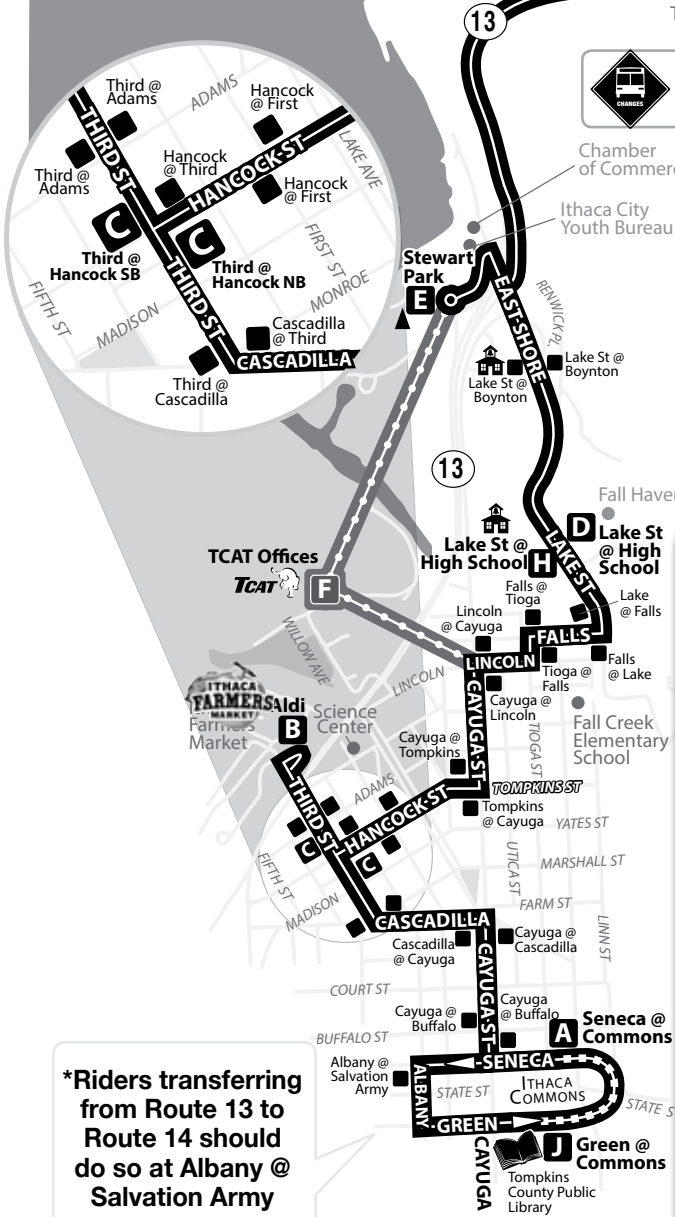

ROUTE 13

MONDAY - SATURDAY

Designated Stops Only

MTWRF Sa

*Riders transferring from Route 13 to Route 14 should do so at Albany @ Salvation Army

13 MONDAY - FRIDAY *Please read schedules from left to right.*

NORTHBOUND						SOUTHBOUND						Continues as Route #		
Seneca St. @ Commons	Third @ Hancock	Lake St. @ Ithaca HS	Stewart Park	TCAT Offices	Shops at Ithaca Mall (Sears)	Shops at Ithaca Mall (Sears)	Lake St. @ Ithaca HS	Aldi	Green @ Commons	Continues as Route #				
A	B	C	D	E	F	G	H	I	J					
-	-	-	-	-	-	-	6:49 A	-	6:53 A	7:03 A	31			
8:10 A	-	8:15 A	8:19 A	D	D	8:32 A	-	-	7:53 A	8:03 A	31			
8:35 A	-	8:40 A	8:44 A	8:47 A	-	-	-	-	-	-	31			
8:50 A	8:57 A	8:59 A	9:03 A	9:06 A	-	-	-	-	-	-	31			
9:05 A	9:12 A	9:14 A	9:18 A	D	D	9:31 A	9:34 A	9:39 A	9:42 A	D	9:48 A	9:50 A	10:00 A	31
10:05 A	10:12 A	10:14 A	10:18 A	D	D	10:31 A	10:34 A	10:39 A	10:42 A	D	10:48 A	10:50 A	11:00 A	31
11:05 A	11:12 A	11:14 A	11:18 A	D	D	11:31 A	11:34 A	11:39 A	11:42 A	D	11:48 A	11:50 A	12:00 P	31
12:05 P	12:12 P	12:14 P	12:18 P	D	D	12:31 P	12:34 P	12:39 P	12:42 P	D	12:48 P	12:50 P	1:00 P	31
1:05 P	1:12 P	1:14 P	1:18 P	D	D	1:31 P	1:34 P	1:39 P	1:42 P	D	1:48 P	1:50 P	2:00 P	31
2:05 P	2:12 P	2:14 P	2:18 P	D	D	2:31 P	2:34 P	2:39 P	2:42 P	D	2:48 P	2:50 P	3:00 P	31
3:05 P	3:12 P	3:14 P	3:18 P	D	D	3:31 P	3:34 P	3:39 P	3:42 P	D	3:48 P	3:50 P	4:00 P	31
4:05 P	4:12 P	4:14 P	4:18 P	D	D	4:31 P	4:34 P	4:39 P	4:42 P	D	4:48 P	4:50 P	5:00 P	31
5:05 P	5:12 P	5:14 P	5:18 P	D	D	5:31 P	5:34 P	5:39 P	5:42 P	D	5:48 P	5:50 P	6:00 P	31
6:05 P	6:12 P	6:14 P	6:18 P	D	D	6:31 P	6:34 P	6:39 P	6:42 P	D	6:48 P	6:50 P	7:00 P	31
7:00 P	-	7:05 P	7:09 P	D	7:17 P	-	-	-	-	-	-	-	-	31