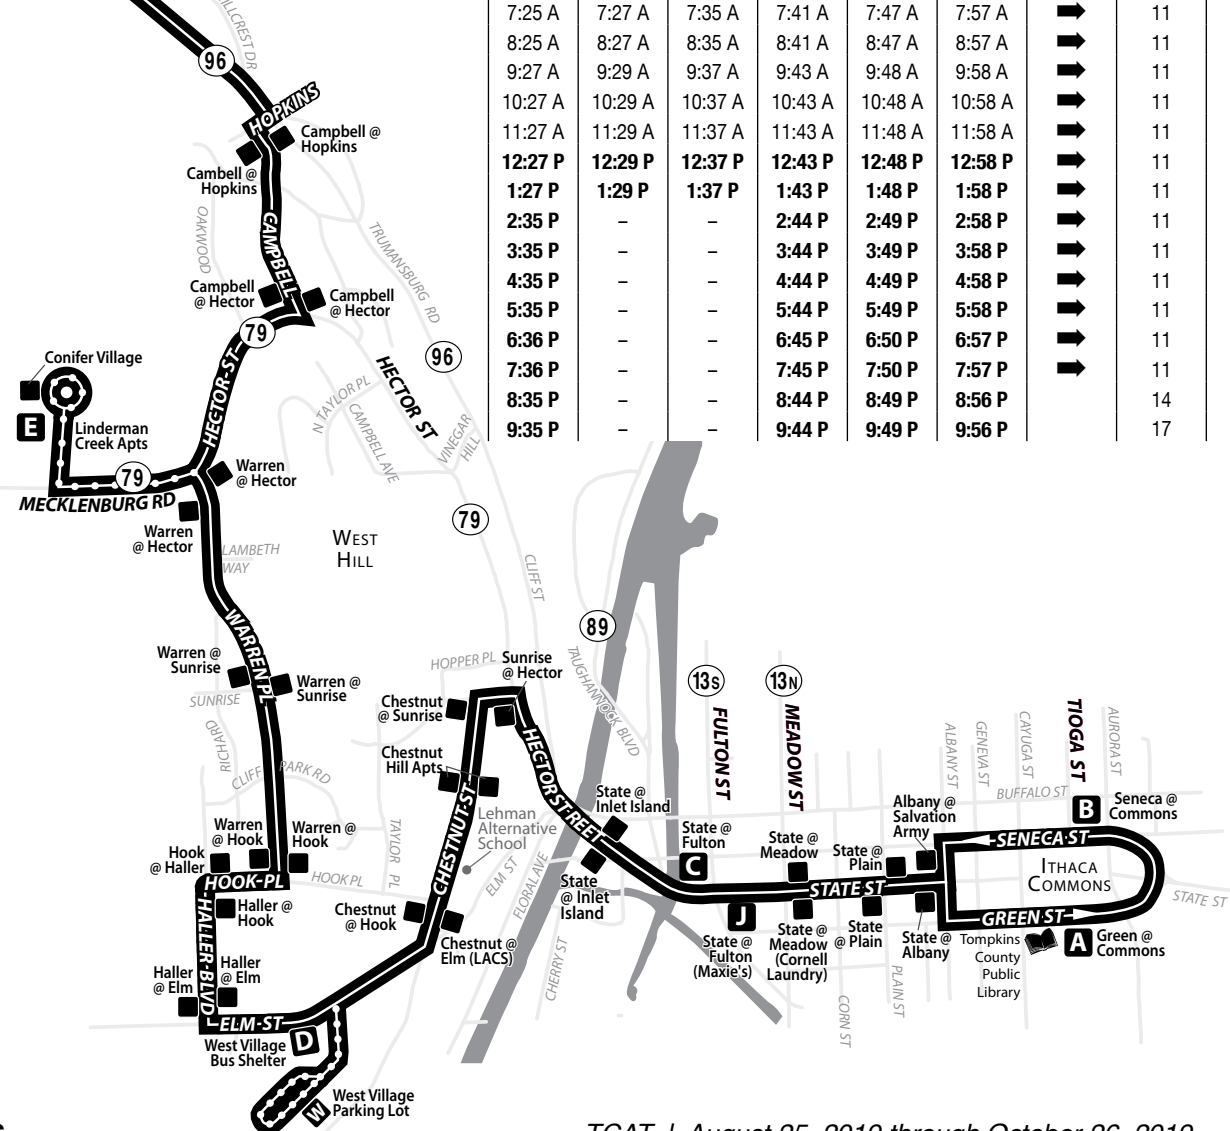

OUTBOUND

Green @ Commons	State @ Fulton	Linderman Creek Apts.	Professional Building	Seneca @ Commons	West Village Parking Lot	Overlook Apts.	Cayuga Medical Ctr.
A	B	C	W	E	F	G	H
6:05 A	6:07 A	6:11 A	Express to Cayuga Medical	6:17 A	6:19 A	6:19 A	6:21 A
7:00 A	7:02 A	7:06 A	-	7:19 A	7:21 A	7:21 A	7:23 A
8:00 A	8:02 A	8:06 A	-	8:19 A	8:21 A	8:21 A	8:23 A
9:00 A	9:02 A	9:07 A	-	9:21 A	9:23 A	9:23 A	9:25 A
10:00 A	10:02 A	10:07 A	-	10:21 A	10:23 A	10:23 A	10:25 A
11:00 A	11:02 A	11:07 A	-	11:22 A	11:24 A	11:24 A	11:26 A
12:00 P	12:02 P	12:07 P	-	12:22 P	12:24 P	12:24 P	12:26 P
1:00 P	1:02 P	1:07 P	-	1:22 P	1:24 P	1:24 P	1:26 P
2:00 P	2:02 P	2:07 P	-	2:30 P	2:32 P	2:32 P	2:34 P
3:00 P	3:02 P	3:07 P	2:21 P	2:28 P	2:30 P	2:30 P	2:32 P
4:00 P	4:02 P	4:07 P	4:21 P	4:28 P	4:30 P	4:30 P	4:32 P
5:00 P	5:02 P	5:07 P	5:13 P	5:21 P	5:28 P	-	5:31 P
6:00 P	6:02 P	6:07 P	6:13 P	6:21 P	6:28 P	-	6:31 P
7:00 P	7:02 P	7:07 P	7:13 P	7:21 P	7:28 P	-	7:31 P
8:00 P	8:02 P	8:07 P	8:12 P	8:20 P	8:27 P	-	8:30 P
9:00 P	9:02 P	9:07 P	9:12 P	9:20 P	9:27 P	-	9:30 P

Bold Type indicates PM times.