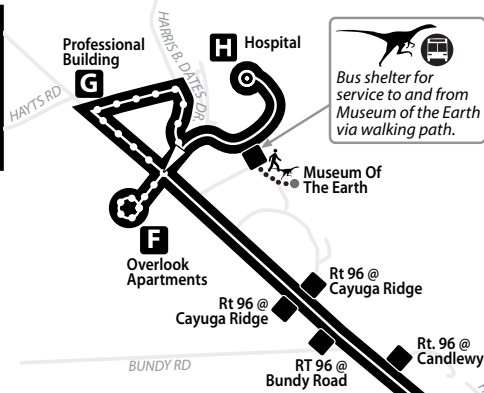

# ROUTE 14

MONDAY - SUNDAY

MTWRF Sa Su

■ this route stops at **Designated Stops Only**

# 14 MONDAY - FRIDAY

Please read schedules from left to right.

**14S Shopper** page 28  
**Try the West Hill Shopper!**  
 TCAT now provides West Hill residents with direct trips to Wegman's, Tops, Bed Bath & Beyond, Walmart, and more, without having to transfer at the Commons! Check out the 14s schedule on **page 28.**

\* Service to Wegmans

D — indicates drop off only. Passengers wanting to exit bus at Linderman Creek or Conifer will need to ask driver to stop.