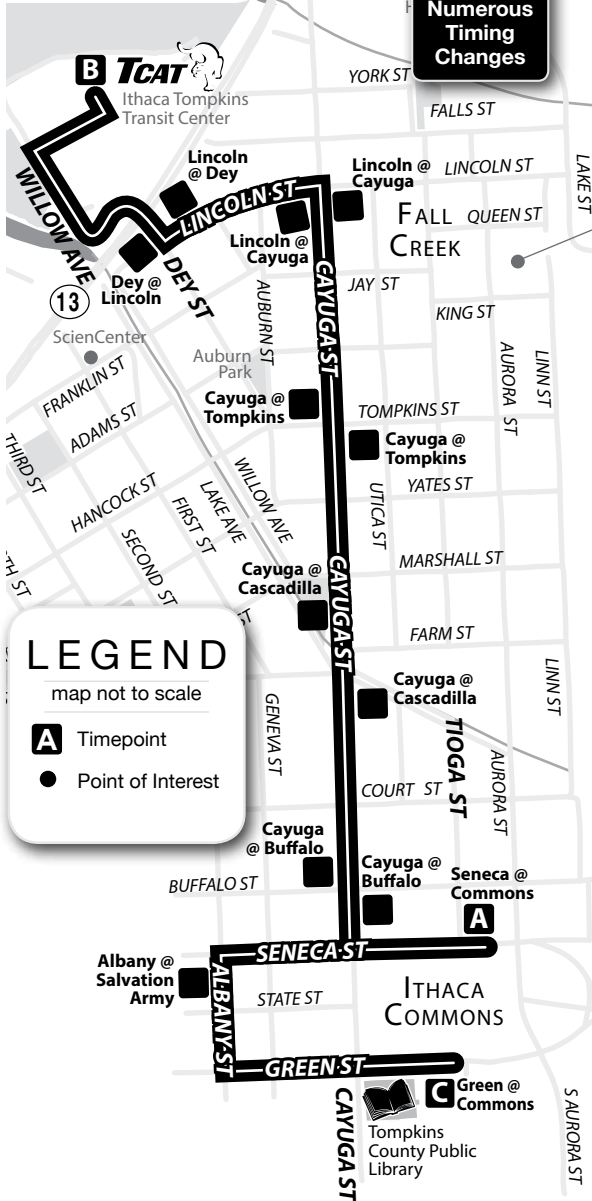

ROUTE 17

MONDAY - SUNDAY

Designated Stops Only

MTWRF Sa Su

Numerous Timing Changes

LEGEND
map not to scale
A Timepoint
● Point of Interest

MONDAY - FRIDAY

Please read schedules from left to right.

SUNDAY

Please read schedules from left to right.

INBOUND OUTBOUND

Green @ Commons		Continues As Route #		From Route #		Seneca St. @ Commons	
Leave TCAT Garage	Seneca @ Commons	From Route #	Green St. @ Commons	Arrive at TCAT Garage	From Route #	Green St. @ Commons	Arrive at TCAT Garage
B	C	A	C	A	B	C	A
6:50 A	7:00 A		72	14	12:56 P	12:58 P	1:10 P
7:00 A	7:10 A		74	20	1:16 P	1:18 P	1:30 P
7:27 A	7:37 A		67	70		5:33 P	5:45 P
7:45 A	7:55 A		21	70		6:03 P	6:15 P
7:50 A	8:00 A		72	30		6:19 P	6:31 P
8:50 A	9:00 A		14	21	6:29 P	6:31 P	6:43 P
9:20 A	9:30 A		70	70		6:33 P	6:45 P
9:22 A	9:32 A		51	11S		6:40 P	6:52 P
9:50 A	10:00 A		11	14	6:59 P	7:01 P	7:13 P
10:20 A	10:30 A		70	70		7:03 P	7:15 P
10:50 A	11:00 A		70	51		7:25 P	7:37 P
11:13 A	11:23 A	11:25 A	51	90		11:06 P	11:18 P
11:35 A	11:45 A		21				
4:13 P	4:23 P	4:25 P	51				
5:15 P	5:25 P		67				
6:07 P	6:17 P		90				