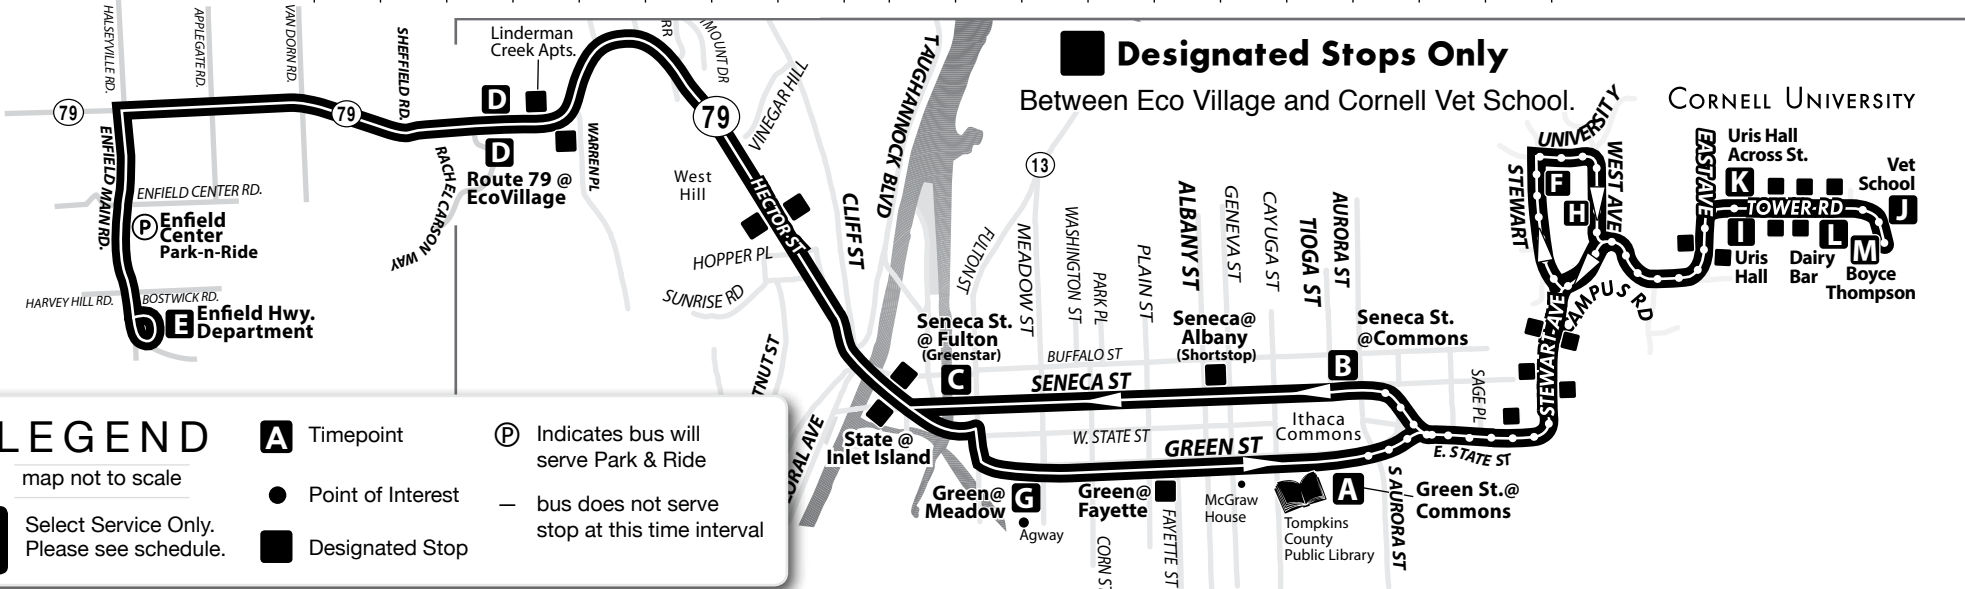

Timing Changes:
West Campus trip
added in the morning.

Bold Type indicates PM times.

SATURDAY *Please read schedules from left to right.*

OUTBOUND					INBOUND					
Green St. @ Commons	Seneca @ Fulton	Enfield Center Park & Ride	Enfield Highway Arrive		Enfield Center Park & Ride	Green St. @ Meadow Street	Route 79 @ EcoVillage	Department Depart	Seneca St. @ Commons	
A	B	C	D	E	E	D	G	A		
9:00 A	9:02 A	9:05 A	9:11 A	9:19 A	9:24 A	9:30 A	9:32 A	9:42 A	9:48 A	9:51 A
1:00 P	1:02 P	1:05 P	1:11 P	1:19 P	1:24 P	1:30 P	1:32 P	1:42 P	1:48 P	1:51 P
6:35 P	6:37 P	6:40 P	6:46 P	6:54 P	6:59 P	7:02 P	7:04 P	7:14 P	7:20 P	7:23 P

SUNDAY *Please read schedules from left to right.*

OUTBOUND					INBOUND					
Green St. @ Commons	Seneca @ Fulton	Enfield Center Park & Ride	Enfield Hwy. Department		Enfield Center Park & Ride	Green St. @ Meadow Street	Route 79 @ EcoVillage	Enfield Hwy. Department	Green St. @ Commons	
A	B	C	D	F	F	D	G	A		
8:30 A	8:32 A	8:35 A	8:41 A	8:49 A	8:54 A	8:30 A	8:32 A	8:35 A	8:41 A	8:49 A
12:27 P	12:29 P	12:32 P	12:38 P	12:46 P	12:51 P	12:27 P	12:29 P	12:32 P	12:38 P	12:46 P
4:35 P	4:37 P	4:40 P	4:46 P	4:54 P	4:59 P	4:35 P	4:37 P	4:40 P	4:46 P	4:54 P