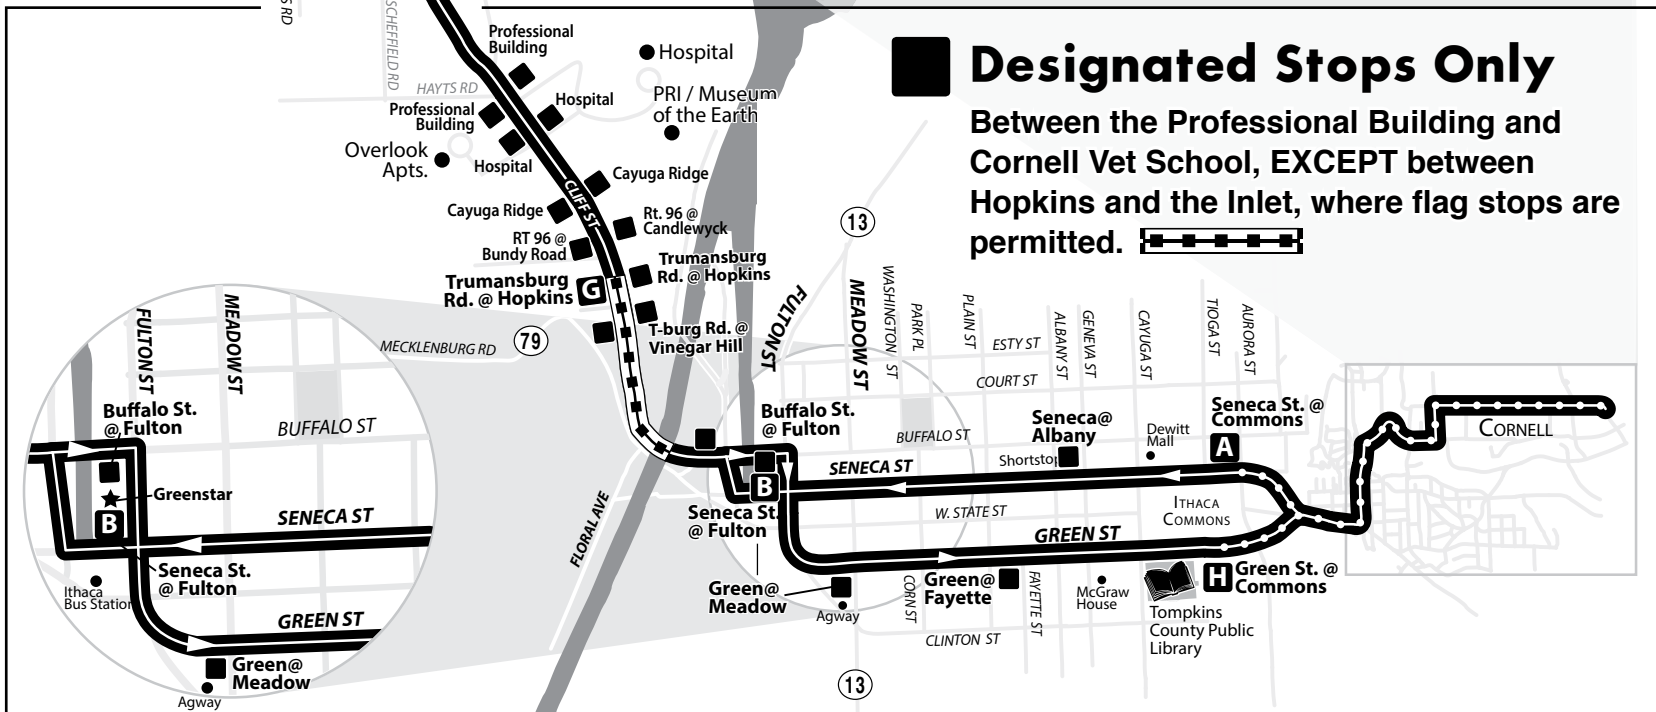

LEGEND

map not to scale

- A** Timepoint
- Designated Stop
- I** Select Service Only. Please see schedule.
- Point of Interest
- D** indicates drop off only. Passengers wanting to exit bus will need to ask driver to stop
- P** indicates bus will serve Park & Ride
- bus does not serve stop at this time interval

Bold Type indicates PM times.

D* Note: Demand only stops may not show up in apps/trip planners. Please request a drop-off from driver.

LEGEND

- map not to scale
- A** Timepoint
- Point of Interest
- Ⓟ indicates bus will serve Park & Ride
- bus does not serve stop at this time interval
- I** Select Service Only. Please see schedule.
- Designated Stop
- D** indicates drop off only. Passengers wanting to exit bus will need to ask driver to stop

SATURDAY

Please read schedules from left to right.

Bold Type indicates PM times.

OUTBOUND

INBOUND

Green @ Commons	Seneca @ Fulton	Jacksonville Post Office	Trumansburg Central School	Aubles Trailer Park	
H	A	B	C	D	E
7:45 A	7:47 A	7:50 A	8:04 A	8:09 A	8:14 A
11:45 A	11:47 A	11:50 A	12:04 P	12:09 P	12:14 P
2:00 P	2:02 P	2:05 P	2:19 P	2:24 P	2:29 P
-	5:32 P	5:35 P	5:49 P	5:54 P	5:59 P

SUNDAY

Please read schedules from left to right.

Bold Type indicates PM times.

OUTBOUND

INBOUND

Green @ Commons	Seneca @ Fulton	Jacksonville Post Office	Trumansburg Central School	Aubles Trailer Park	
H	A	B	C	D	E
7:55 A	7:57 A	8:00 A	8:14 A	8:19 A	8:24 A
11:45 A	11:47 A	11:50 A	12:04 P	12:09 P	12:14 P
5:30 P	5:32 P	5:35 P	5:49 P	5:54 P	5:59 P