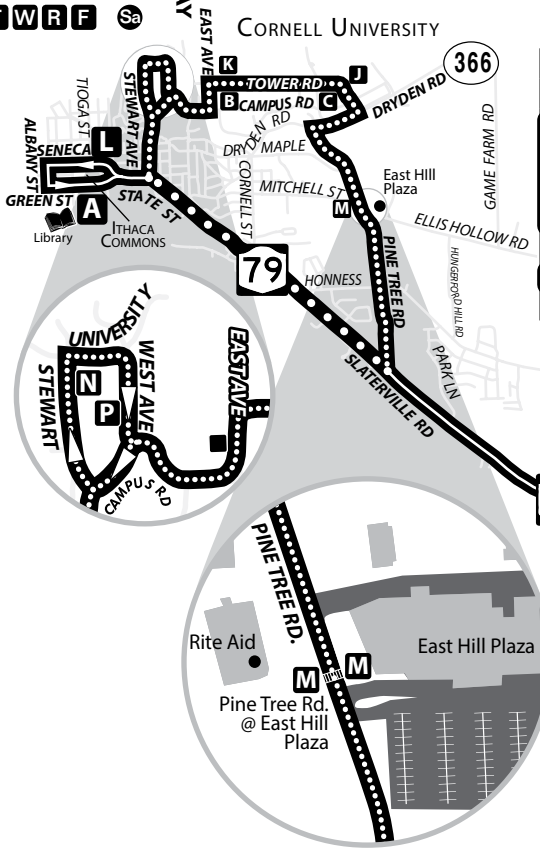

ROUTE 52

MONDAY - SATURDAY

MTWRF

MONDAY - FRIDAY *Please read schedules from left to right.*

OUTBOUND

INBOUND

	A	N	P	B	C	M	D	E	F	G	G	F	H	D	M	J	K	L	A	
5:58 A	Via NYS Route 79							6:07 A	-	6:12 A	6:17 A	6:20 A	6:26 A	6:32 A	6:36 A	6:41 A	6:45 A	6:49 A	6:57 A	7:01 A
6:58 A	No service to Cornell during this time interval.							7:07 A	-	7:12 A	7:17 A	7:20 A	7:26 A	-	7:32 A	7:38 A	7:42 A	7:46 A	7:54 A	7:58 A
7:28 A	No service to Cornell during this time interval.							7:37 A	-	7:42 A	7:47 A	7:50 A	7:55 A	-	8:01 A	8:08 A	8:12 A	8:16 A	8:24 A	-
8:22 A	8:28 A	8:31 A	8:36 A	8:40 A	8:43 A	8:50 A	8:54 A	9:00 A	9:05 A	9:15 A	9:20 A	9:26 A	9:30 A	9:36 A	9:40 A	9:44 A	9:52 A	9:56 A	-	
10:35 A	-	-	10:43 A	10:47 A	10:50 A	10:57 A	11:01 A	11:07 A	11:12 A	11:15 A	11:20 A	11:26 A	11:30 A	11:36 A	11:40 A	11:44 A	11:52 A	11:56 A	-	
2:15 P	-	-	2:23 P	2:27 P	2:30 P	2:37 P	2:41 P	2:47 P	2:52 P	2:55 P	3:00 P	3:06 P	3:10 P	Via NYS Route 79			3:20 P	3:24 P	-	
3:55 P	-	-	4:03 P	4:07 P	4:10 P	4:17 P	4:21 P	4:27 P	4:32 P	4:36 P	4:41 P	-	4:47 P	No service to Cornell			4:57 P	5:01 P	-	
4:35 P	-	-	4:44 P	4:48 P	4:51 P	4:58 P	-	5:05 P	5:10 P	5:13 P	5:18 P	-	5:24 P	5:30 P	5:34 P	*	*	-	-	
6:25 P	-	-	6:33 P	6:37 P	6:40 P	6:47 P	6:51 P	6:57 P	7:02 P	7:05 P	7:10 P	-	7:16 P	7:22 P	7:26 P	*	*	-	-	

Bus continues downtown as a route 67 last 2 trips *