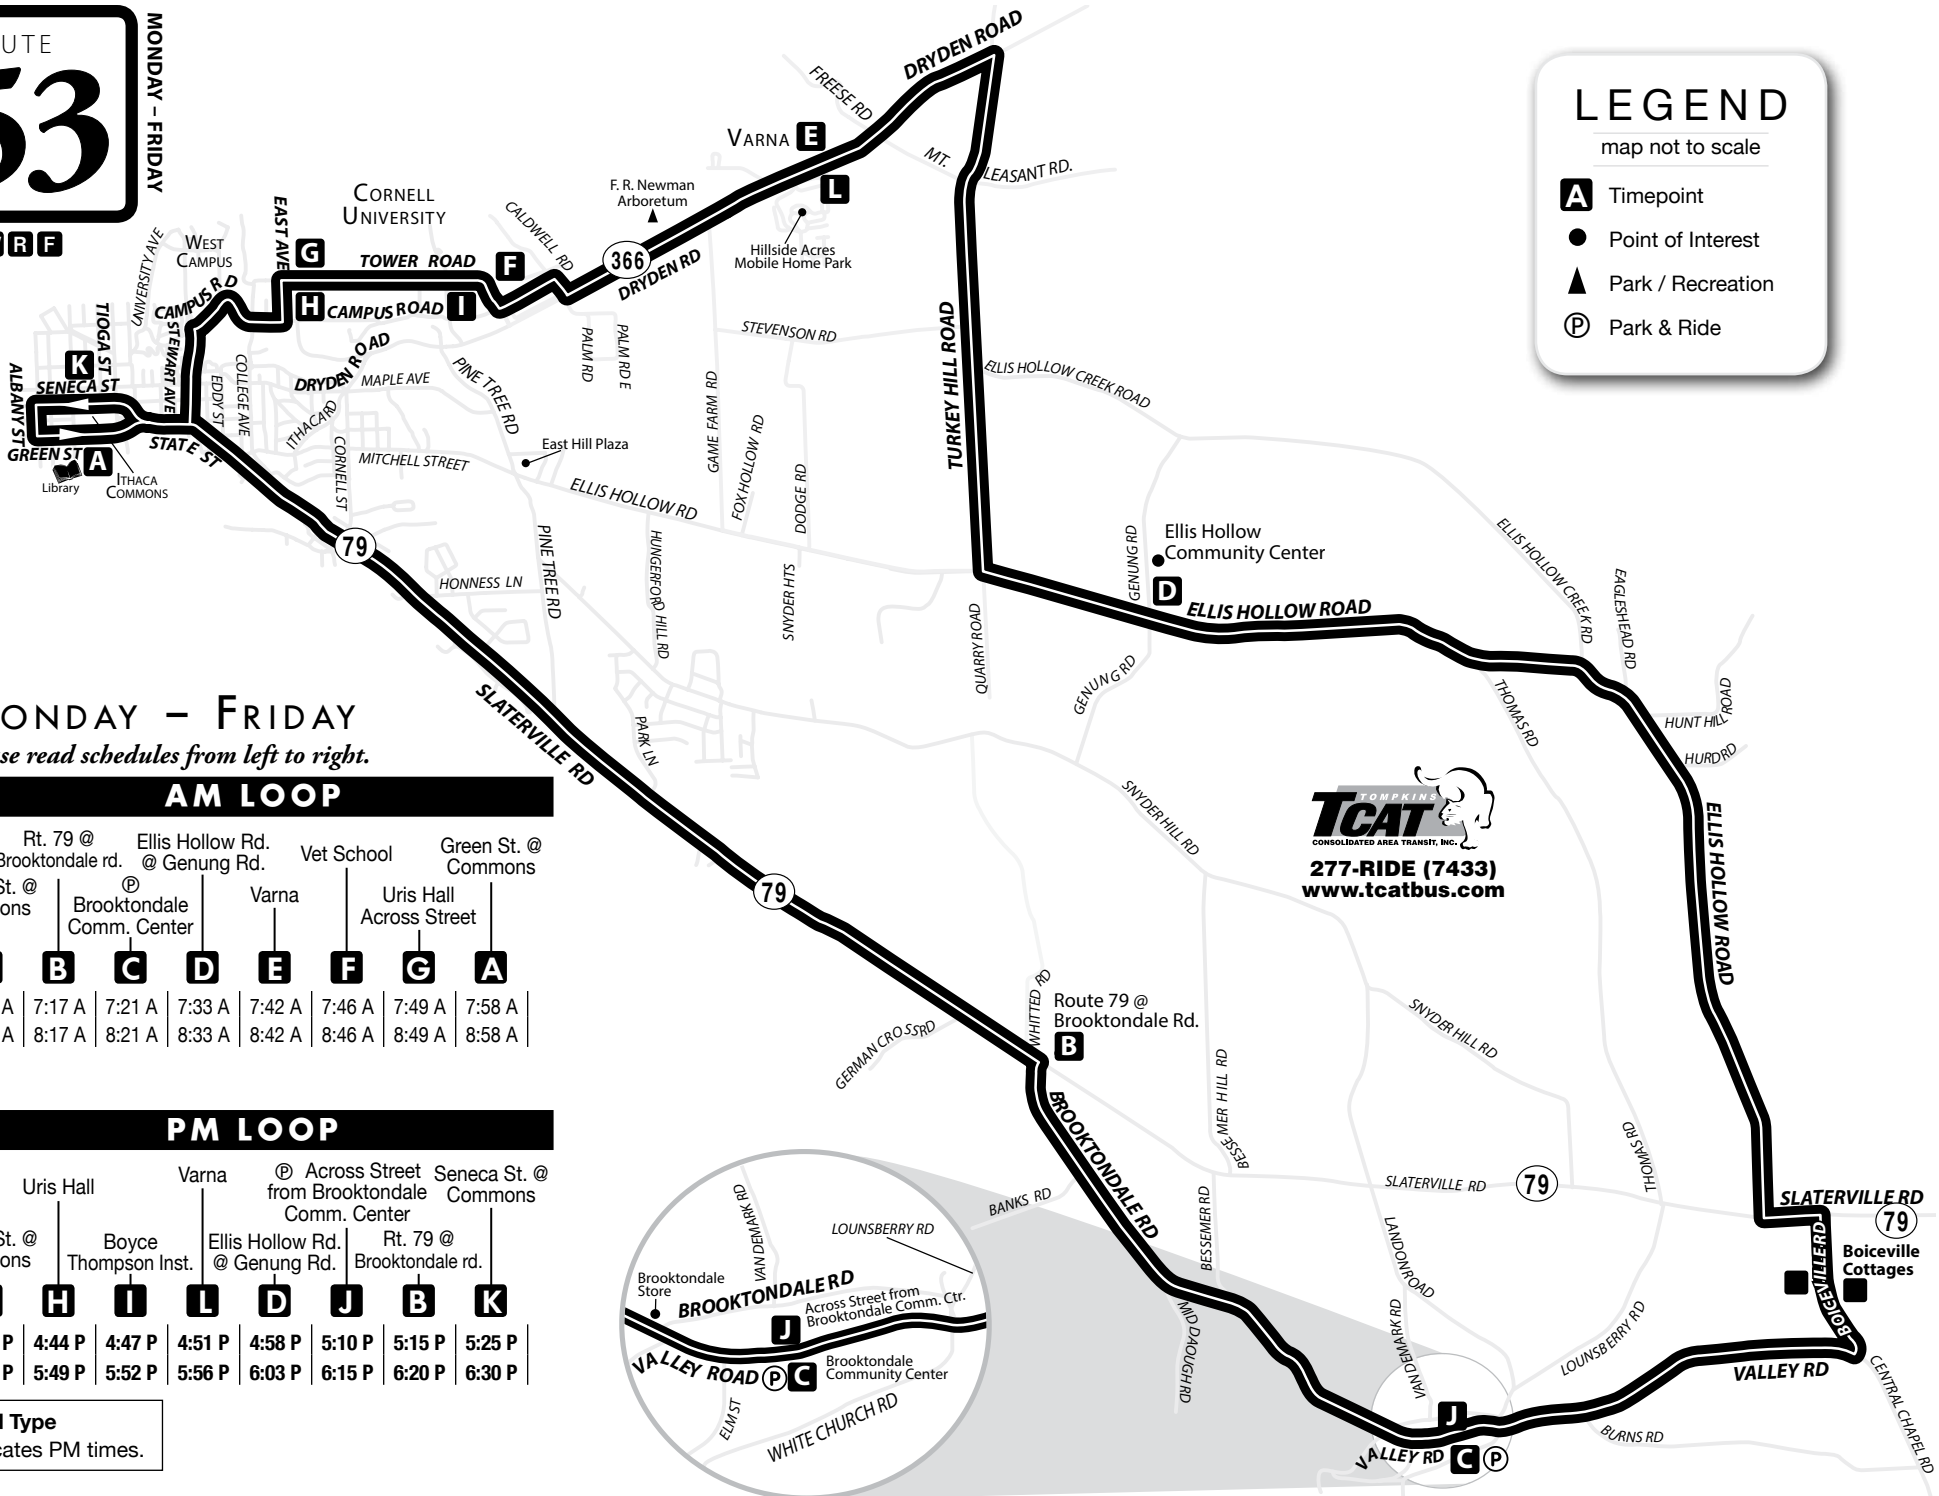

ROUTE 53

MONDAY - FRIDAY

MTWRF

LEGEND

map not to scale

- A** Timepoint
- Point of Interest
- ▲ Park / Recreation
- P** Park & Ride

MONDAY - FRIDAY

Please read schedules from left to right.

AM LOOP

Rt. 79 @ Brooktondale rd.	Ellis Hollow Rd. @ Genung Rd.	Vet School	Green St. @ Commons				
Green St. @ Commons	Brooktondale Comm. Center	Varna	Uris Hall Across Street				
A	B	C	D	E	F	G	A
7:07 A	7:17 A	7:21 A	7:33 A	7:42 A	7:46 A	7:49 A	7:58 A
8:07 A	8:17 A	8:21 A	8:33 A	8:42 A	8:46 A	8:49 A	8:58 A

PM LOOP

Uris Hall	Varna	Across Street from Brooktondale Comm. Center	Seneca St. @ Commons				
Green St. @ Commons	Boyce Thompson Inst.	Ellis Hollow Rd. @ Genung Rd.	Rt. 79 @ Brooktondale rd.				
A	H	I	L	D	J	B	K
4:35 P	4:44 P	4:47 P	4:51 P	4:58 P	5:10 P	5:15 P	5:25 P
5:40 P	5:49 P	5:52 P	5:56 P	6:03 P	6:15 P	6:20 P	6:30 P