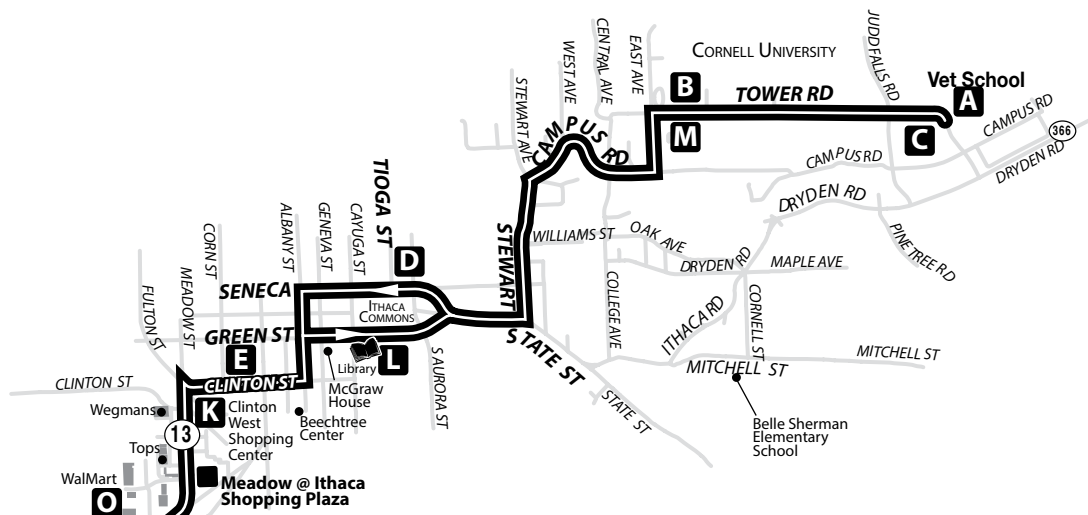

INBOUND

Newfield Depot Rd. @ West Danby	Clinton West Plaza	Uris Hall			
Newfield Central School Depart	Elmira Rd. @ Spencer Rd.	Green St. @ Commons	Boyce Thompson Inst.		
G	H	J	K	L	C
5:48 A	5:56 A	6:03 A	6:08 A	6:12 A	6:21 A
7:01 A	7:09 A	7:16 A	7:21 A	7:25 A	7:34 A
8:10 A	8:18 A	8:25 A	8:30 A	8:34 A	8:43 A
8:46 A	-	-	-	-	-
11:47 A	11:55 A	12:02 P	12:07 P	12:11 P	-
3:27 P	3:35 P	3:42 P	3:47 P	3:51 P	-
5:14 P	5:22 P	5:29 P	5:34 P	5:38 P	-
6:14 P	6:22 P	6:29 P	6:34 P	6:38 P	-
8:07 P	8:15 P	8:22 P	8:27 P	8:31 P	-

Bold Type indicates PM times.

MTWRF Sa Su

Timing Changes

SATURDAY

Please read schedules from left to right.

OUTBOUND

Seneca St. @ Commons	Elmira Rd. @ Spencer Rd.			
Green St. @ Commons	Clinton @ Corn	Newfield Central School Arrive		
L	D	E	F	G
6:52 A	6:54 A	6:58 A	7:03 A	7:15 A
11:25 A	11:27 A	11:31 A	11:36 A	11:48 A
5:15 P	5:17 P	5:21 P	5:26 P	5:38 P

SUNDAY

Please read schedules from left to right.

OUTBOUND

Seneca St. @ Commons	Elmira Rd. @ Spencer Rd.			
Green St. @ Commons	Clinton @ Corn	Newfield Central School Arrive		
L	D	E	F	G
7:37 A	7:39 A	7:43 A	7:48 A	8:00 A
11:35 A	11:37 A	11:41 A	11:46 A	11:58 A
5:25 P	5:27 P	5:31 P	5:36 P	5:48 P

INBOUND

Newfield Central School Depart	Elmira Rd. @ Spencer Rd.	Green St. @ Commons		
Newfield Depot Rd. @ West Danby	Clinton West Plaza			
G	H	J	K	L
8:03 A	8:11 A	8:19 A	8:23 A	8:27 A
12:01 P	12:09 P	12:17 P	12:21 P	12:25 P
5:51 P	5:59 P	6:07 P	6:11 P	6:15 P