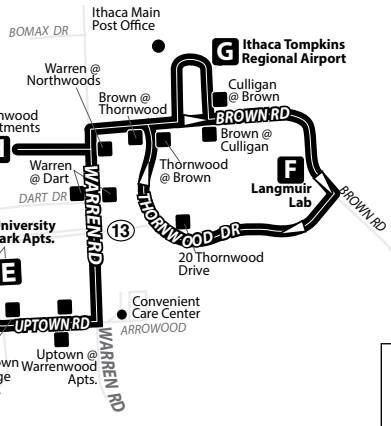

ROUTE 72

SATURDAY & SUNDAY

Designated Stops Only

See route 32 schedule for weekday service

Evening and Late trips operate on Saturday only.

Bus will serve Northwood apts in both directions after 3pm

LEGEND

map not to scale

- **A** Timepoint
- Point of Interest
- Designated Bus Stop
- bus does not serve stop at this time interval

◆ College Avenue DETOUR
Route 72 will NOT serve Collegetown
Bus will use Ithaca Rd (366), Hoy Rd inbound and outbound for all trips.
This closure is expected to last until November 2019.
See page 2 for details.

One-Seat Ride to Shopping!

Our system now features linked routes. Most route 32 & route 72 trips continue on as route 15 to form a one-seat ride to Walmart, Wegmans, & Tops. This means the bus changes its route sign, and you just stay on the bus, no transferring required! Look for one-seat rides denoted by the ➡ sign.

72 WEEKEND

Please read schedules from left to right.

	OUTBOUND								INBOUND								Continues as Route #		
	Green St. @ Commons	Baker Flagpole Slopeside	Pleasant Grove @ Hanshaw	Langmuir Lab	Airport Arrive	Airport Depart	Northwood Apartments	University Park Apts.	Jessup @ Pleasant Grove	Collegetown Crossing	Langmuir Lab	Northwood Apartments	Pleasant Grove @ Hanshaw	University Park Apts.	Jessup @ Pleasant Grove	Schwartz CPA	Green @ Commons	One-Seat Ride to Shopping	
	A	M	N	O	E	F	H	G	G	F	H	E	O	N	P	L	A		
SUNDAY	7:00 A		7:10 A	7:15 A	7:18 A	7:22 A	7:29 A	-	7:32 A	7:45 A	-	7:48 A	7:52 A	7:56 A	7:58 A	8:03 A	8:15 A	-	➡ 15
	8:00 A		8:10 A	8:15 A	8:18 A	8:22 A	8:29 A	-	8:32 A	8:45 A	-	8:48 A	8:52 A	8:56 A	8:58 A	9:03 A	9:15 A	-	➡ 15
	9:00 A		9:10 A	9:15 A	9:18 A	9:22 A	9:29 A	-	9:32 A	9:45 A	-	9:48 A	9:52 A	9:56 A	9:58 A	10:03 A	10:15 A	-	➡ 15
	10:00 A		10:10 A	10:15 A	10:18 A	10:22 A	10:29 A	-	10:32 A	10:45 A	-	10:48 A	10:52 A	10:56 A	10:58 A	11:03 A	11:15 A	-	➡ 15
SATURDAY & SUNDAY	11:00 A		11:10 A	11:15 A	11:18 A	11:22 A	11:29 A	-	11:32 A	11:45 A	-	11:48 A	11:52 A	11:56 A	11:58 A	12:03 P	12:15 P	-	➡ 15
	12:00 P		12:10 P	12:15 P	12:18 P	12:22 P	-	-	12:29 P	12:42 P	12:45 P	12:48 P	12:52 P	12:56 P	12:58 P	1:03 P	1:15 P	-	➡ 15
SUNDAY	1:00 P		1:10 P	1:15 P	1:18 P	1:22 P	-	-	1:29 P	1:42 P	1:45 P	1:48 P	1:52 P	1:56 P	1:58 P	2:03 P	2:15 P	-	➡ 15
	2:00 P		2:10 P	2:15 P	2:18 P	2:22 P	-	-	2:29 P	2:42 P	2:45 P	2:48 P	2:52 P	2:56 P	2:58 P	3:03 P	3:15 P	-	➡ 15
	3:00 P		3:10 P	3:15 P	3:18 P	3:22 P	-	-	3:26 P	3:29 P	3:42 P	3:45 P	3:48 P	3:52 P	3:56 P	3:58 P	4:15 P	-	➡ 15
	4:00 P		4:10 P	4:15 P	4:18 P	4:22 P	-	-	4:26 P	4:29 P	4:42 P	4:45 P	4:48 P	4:52 P	4:56 P	4:58 P	5:15 P	-	➡ 15
SUNDAY	5:00 P		5:10 P	5:15 P	5:18 P	5:22 P	-	5:26 P	-	-	-	-	-	-	-	-	-	-	
	6:00 P		6:10 P	6:15 P	6:18 P	6:22 P	-	6:26 P	-	-	-	-	-	-	-	-	-	-	
SATURDAY ONLY	5:00 P		5:10 P	5:15 P	5:18 P	5:22 P	-	5:26 P	5:29 P	5:42 P	5:45 P	5:48 P	5:52 P	5:56 P	5:58 P	6:03 P	6:15 P	-	➡ 15
	6:00 P		6:10 P	6:15 P	6:18 P	6:22 P	-	6:26 P	6:29 P	6:42 P	6:45 P	6:48 P	6:52 P	6:56 P	6:58 P	7:03 P	7:15 P	-	➡ 15
	7:00 P		7:10 P	7:15 P	7:18 P	7:22 P	-	7:26 P	7:29 P	7:42 P	7:45 P	7:48 P	7:52 P	7:56 P	7:58 P	8:03 P	8:15 P	-	➡ 15
	8:00 P		8:10 P	8:15 P	8:18 P	8:22 P	-	8:26 P	8:29 P	8:42 P	8:45 P	8:48 P	8:52 P	8:56 P	8:58 P	9:03 P	9:15 P	-	➡ 17
	9:00 P		9:10 P	9:15 P	9:18 P	9:22 P	-	9:26 P	9:29 P	9:33 P	-	9:36 P	9:40 P	9:44 P	9:46 P	9:51 P	10:02 P	10:06 P	72
	10:15 P		10:25 P	10:30 P	10:33 P	10:37 P	-	10:41 P	10:44 P	10:48 P	-	-	10:53 P	10:57 P	10:59 P	11:04 P	11:15 P	11:19 P	72
	11:25 P		11:35 P	11:40 P	11:43 P	11:47 P	-	11:51 P	-	-	-	-	-	-	-	-	-	-