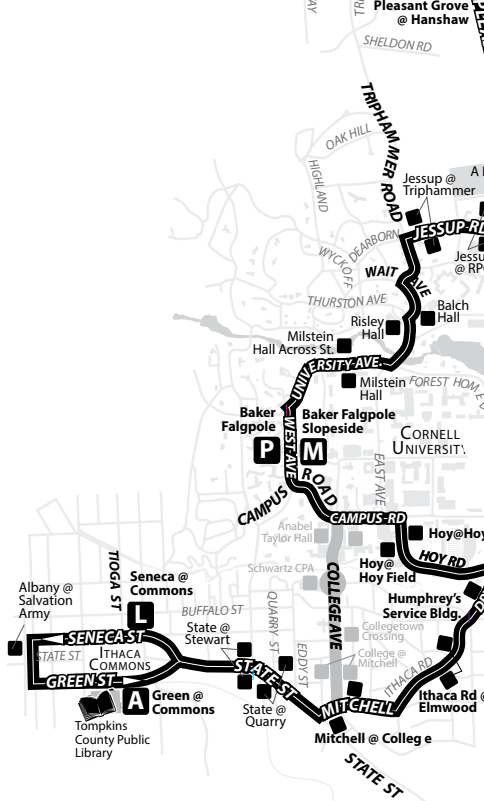

ROUTE 72

SATURDAY & SUNDAY

Designated Stops Only

See route 32 schedule for weekday service

Evening and Late trips operate on Saturday only.

Bus will serve Northwood apts in both directions after 3pm

LEGEND

map not to scale

- **A** Timepoint
- Point of Interest
- Designated Bus Stop
- bus does not serve stop at this time interval

◆ College Avenue DETOUR
Route 72 will NOT serve Collegetown
Bus will use Ithaca Rd (366), Hoy Rd inbound and outbound for all trips.
This closure is expected to last until November 2019.
See page 2 for details.

One-Seat Ride to Shopping!

Our system now features linked routes. Most route 32 & route 72 trips continue on as route 15 to form a one-seat ride to Walmart, Wegmans, & Tops. This means the bus changes its route sign, and you just stay on the bus, no transferring required! Look for one-seat rides denoted by the ➡ sign.

72 WEEKEND

Please read schedules from left to right.

	OUTBOUND								INBOUND								Continues as Route #		
	Green St. @ Commons	Baker Flagpole Slopeside	Pleasant Grove @ Hanshaw	Langmuir Lab	Airport Arrive	Airport Depart	Northwood Apartments	University Park Apts.	Jessup @ Pleasant Grove	Collegetown Crossing	Langmuir Lab	Northwood Apartments	Pleasant Grove @ Hanshaw	University Park Apts.	Jessup @ Pleasant Grove	Schwartz CPA	Green @ Commons	One-Seat Ride to Shopping	
	A	M	N	O	E	F	H	G	G	F	H	E	O	N	P	L	A		
SUNDAY	7:00 A		7:10 A	7:15 A	7:18 A	7:22 A	7:29 A	-	7:32 A	7:45 A	-	7:48 A	7:52 A	7:56 A	7:58 A	8:03 A	8:15 A	-	➡ 15
	8:00 A		8:10 A	8:15 A	8:18 A	8:22 A	8:29 A	-	8:32 A	8:45 A	-	8:48 A	8:52 A	8:56 A	8:58 A	9:03 A	9:15 A	-	➡ 15
	9:00 A		9:10 A	9:15 A	9:18 A	9:22 A	9:29 A	-	9:32 A	9:45 A	-	9:48 A	9:52 A	9:56 A	9:58 A	10:03 A	10:15 A	-	➡ 15
	10:00 A		10:10 A	10:15 A	10:18 A	10:22 A	10:29 A	-	10:32 A	10:45 A	-	10:48 A	10:52 A	10:56 A	10:58 A	11:03 A	11:15 A	-	➡ 15
SATURDAY & SUNDAY	11:00 A		11:10 A	11:15 A	11:18 A	11:22 A	11:29 A	-	11:32 A	11:45 A	-	11:48 A	11:52 A	11:56 A	11:58 A	12:03 P	12:15 P	-	➡ 15
	12:00 P		12:10 P	12:15 P	12:18 P	12:22 P	-	-	12:29 P	12:42 P	12:45 P	12:48 P	12:52 P	12:56 P	12:58 P	1:03 P	1:15 P	-	➡ 15
SUNDAY	1:00 P		1:10 P	1:15 P	1:18 P	1:22 P	-	-	1:29 P	1:42 P	1:45 P	1:48 P	1:52 P	1:56 P	1:58 P	2:03 P	2:15 P	-	➡ 15
	2:00 P		2:10 P	2:15 P	2:18 P	2:22 P	-	-	2:29 P	2:42 P	2:45 P	2:48 P	2:52 P	2:56 P	2:58 P	3:03 P	3:15 P	-	➡ 15
	3:00 P		3:10 P	3:15 P	3:18 P	3:22 P	-	-	3:26 P	3:29 P	3:42 P	3:45 P	3:48 P	3:52 P	3:56 P	3:58 P	4:15 P	-	➡ 15
	4:00 P		4:10 P	4:15 P	4:18 P	4:22 P	-	-	4:26 P	4:29 P	4:42 P	4:45 P	4:48 P	4:52 P	4:56 P	4:58 P	5:15 P	-	➡ 15
SUNDAY	5:00 P		5:10 P	5:15 P	5:18 P	5:22 P	-	5:26 P	-	-	-	-	-	-	-	-	-	-	
	6:00 P		6:10 P	6:15 P	6:18 P	6:22 P	-	6:26 P	-	-	-	-	-	-	-	-	-	-	
SATURDAY ONLY	5:00 P		5:10 P	5:15 P	5:18 P	5:22 P	-	5:26 P	5:29 P	5:42 P	5:45 P	5:48 P	5:52 P	5:56 P	5:58 P	6:03 P	6:15 P	-	➡ 15
	6:00 P		6:10 P	6:15 P	6:18 P	6:22 P	-	6:26 P	6:29 P	6:42 P	6:45 P	6:48 P	6:52 P	6:56 P	6:58 P	7:03 P	7:15 P	-	➡ 15
	7:00 P		7:10 P	7:15 P	7:18 P	7:22 P	-	7:26 P	7:29 P	7:42 P	7:45 P	7:48 P	7:52 P	7:56 P	7:58 P	8:03 P	8:15 P	-	➡ 15
	8:00 P		8:10 P	8:15 P	8:18 P	8:22 P	-	8:26 P	8:29 P	8:42 P	8:45 P	8:48 P	8:52 P	8:56 P	8:58 P	9:03 P	9:15 P	-	➡ 17
	9:00 P		9:10 P	9:15 P	9:18 P	9:22 P	-	9:26 P	9:29 P	9:33 P	-	9:36 P	9:40 P	9:44 P	9:46 P	9:51 P	10:02 P	10:06 P	72
	10:15 P		10:25 P	10:30 P	10:33 P	10:37 P	-	10:41 P	10:44 P	10:48 P	-	-	10:53 P	10:57 P	10:59 P	11:04 P	11:15 P	11:19 P	72
	11:25 P		11:35 P	11:40 P	11:43 P	11:47 P	-	11:51 P	-	-	-	-	-	-	-	-	-	-