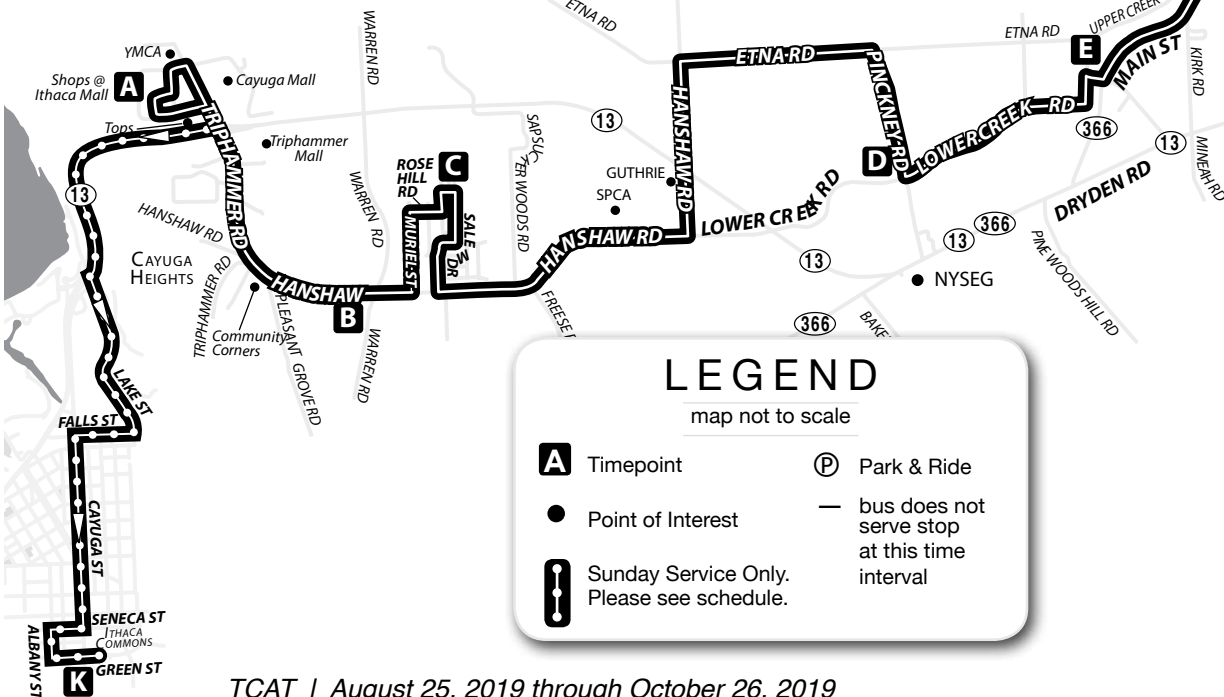

ROUTE 74

SATURDAY - SUNDAY

SATURDAY

Please read schedules from left to right.

OUTBOUND

Shops @ Ithaca Mall	Winston Court	Etna Mills Apts.	Arrive Groton Express Mart			
A	B	C	D	E	F	G
7:30 A	-	-	-	-	7:45 A	7:54 A
1:10 P	1:15 P	1:18 P	1:29 P	1:32 P	1:36 P	1:45 P
3:35 P	3:40 P	3:43 P	3:54 P	3:57 P	4:01 P	4:10 P
7:30 P	7:35 P	7:38 P	7:49 P	7:52 P	7:56 P	8:05 P

Trip Added!

Bold Type indicates PM times.

Please see route 40 schedule for Mon-Fri Service

Evening trip operates on Saturday only.

Trip Added!

INBOUND

Groton Main @ Railroad	Etna Mills Apts.	Winston Court	Shops @ Ithaca Mall	Continues as Route #					
Depart Groton Express Mart	Freeville Park & Ride	Pickney@ Lower Creek	Hanshaw @ Warren	Green @ Commons					
G	H	J	E	D	C	B	A	K	
7:57 A	8:01 A	8:10 A	8:14 A	8:17 A	8:27 A	8:30 A	8:39 A	-	75
1:50 P	1:54 P	2:03 P	2:07 P	2:10 P	2:20 P	2:23 P	2:32 P	-	75
4:13 P	4:17 P	4:26 P	4:30 P	4:33 P	4:43 P	4:46 P	4:55 P	5:15 P	51
8:08 P	8:12 P	8:21 P	8:25 P	8:28 P	8:38 P	8:41 P	8:50 P	-	75

Timing Changes

SUNDAY

Please read schedules from left to right.

OUTBOUND

Shops @ Ithaca Mall	Winston Court	Etna Mills Apts.	Arrive Groton Express Mart				
Green @ Commons	Hanshaw @ Warren	Pickney@ Lower Creek	Freeville Park & Ride				
K	A	B	C	D	E	F	G
7:10 A	7:25 A	-	-	-	-	7:40 A	7:49 A
-	11:30 A	11:35 A	11:38 A	11:48 A	11:51 A	11:55 A	12:04 P
-	3:35 P	3:40 P	3:43 P	3:53 P	3:56 P	4:00 P	4:09 P

INBOUND

Groton Main @ Railroad	Etna Mills Apts.	Winston Court	Shops @ Ithaca Mall	Continues as Route #					
Depart Groton Express Mart	Freeville Park & Ride	Pickney@ Lower Creek	Hanshaw @ Warren	Green @ Commons					
G	H	J	E	D	C	B	A	K	
7:52 A	7:56 A	8:05 A	8:09 A	8:12 A	8:22 A	8:25 A	8:34 A	8:49 A	75
12:07 P	12:11 P	12:20 P	12:24 P	12:27 P	12:37 P	12:40 P	12:49 P	-	75
4:12 P	4:16 P	4:25 P	4:29 P	4:32 P	4:42 P	4:45 P	4:54 P	-	75