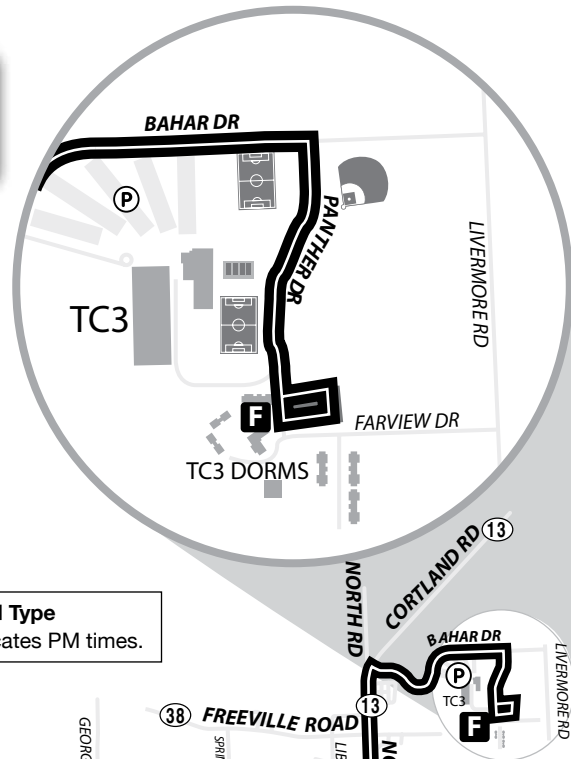

ROUTE 75

SATURDAY - SUNDAY

LEGEND

map not to scale

- A** Timepoint
- Point of Interest
- Sunday Service Only. Please see schedule.
- P** Park & Ride
- bus does not serve stop at this time interval

SATURDAY *Please read schedules from left to right.*

OUTBOUND						INBOUND				
Shops @ Ithaca Mall	Uris Hall	Dryden Village Main Street	TC3 Dorms	TC3 Dorms	Varna	TC3 Dorms	Varna	Uris Hall Across Street	Shops @ Ithaca Mall	
A	B	C	D	E	F	F	G	C	H	A
8:40 A	8:52 A	8:59 A	9:10 A	9:15 A	9:26 A	9:31 A	9:38 A	9:49 A	9:56 A	10:10 A
2:35 P	2:47 P	2:54 P	3:05 P	3:10 P	3:21 P	3:30 P	3:37 P	3:48 P	3:55 P	4:09 P
5:10 P	5:22 P	5:29 P	5:40 P	5:45 P	5:56 P	6:01 P	6:08 P	6:19 P	6:26 P	6:40 P
8:55 P	9:07 P	9:14 P	9:25 P	9:30 P	9:41 P	9:43 P	9:50 P	10:01 P	10:08 P	10:22 P

Bold Type indicates PM times.

Evening trip operates on Saturday only.

Please see route 43 schedule for Mon-Fri Service

SUNDAY *Please read schedules from left to right.*

Green @ Commons	Shops @ Ithaca Mall	Uris Hall	Varna	Dryden Village Main Street	Keith @ Lake	TC3 Dorms
I	A	B	C	D	E	F
8:55 A	9:10 A	9:22 A	9:29 A	9:40 A	9:44 A	9:55 A
-	1:00 P	1:12 P	1:19 P	1:30 P	1:34 P	1:45 P
-	5:00 P	5:12 P	5:19 P	5:30 P	5:34 P	5:45 P

OUTBOUND						INBOUND				
Green @ Commons	Uris Hall	Dryden Village Main Street	TC3 Dorms	TC3 Dorms	Varna	TC3 Dorms	Varna	Uris Hall Across Street	Shops @ Ithaca Mall	
I	A	B	C	D	E	F	C	H	A	
8:55 A	9:10 A	9:22 A	9:29 A	9:40 A	9:44 A	9:55 A	10:00 A	10:07 A	10:18 A	10:25 A
-	1:00 P	1:12 P	1:19 P	1:30 P	1:34 P	1:45 P	1:50 P	1:57 P	2:08 P	2:15 P
-	5:00 P	5:12 P	5:19 P	5:30 P	5:34 P	5:45 P	5:45 P	5:52 P	6:03 P	6:10 P
										10:39 A
										2:29 P
										6:24 P