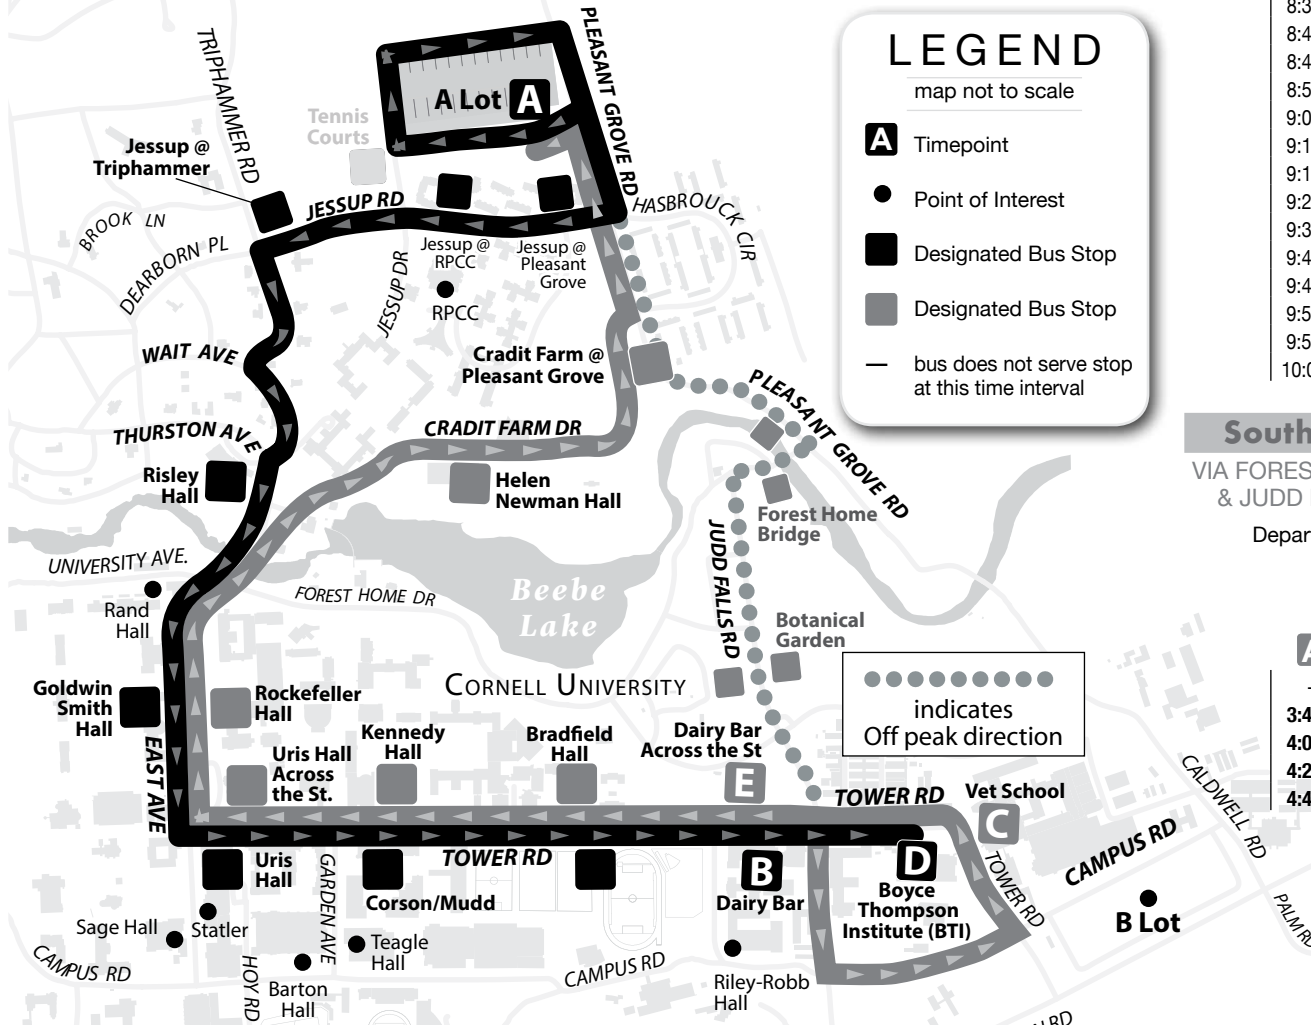

Depart A Lot

Dairy Bar

A

B

BTI

D

Vet School

C

Depart A Lot

A

Arrive

B

DairyBar

Depart

B

Arrive A Lot

LEGEND

map not to scale

- A** Timepoint
- Point of Interest
- Designated Bus Stop
- Designated Bus Stop
- bus does not serve stop at this time interval

Southbound

VIA FOREST HOME DR & JUDD FALLS RD

Depart A Lot

A

Arrive

E

DairyBar Across the Street

Depart

E

Arrive A Lot

A