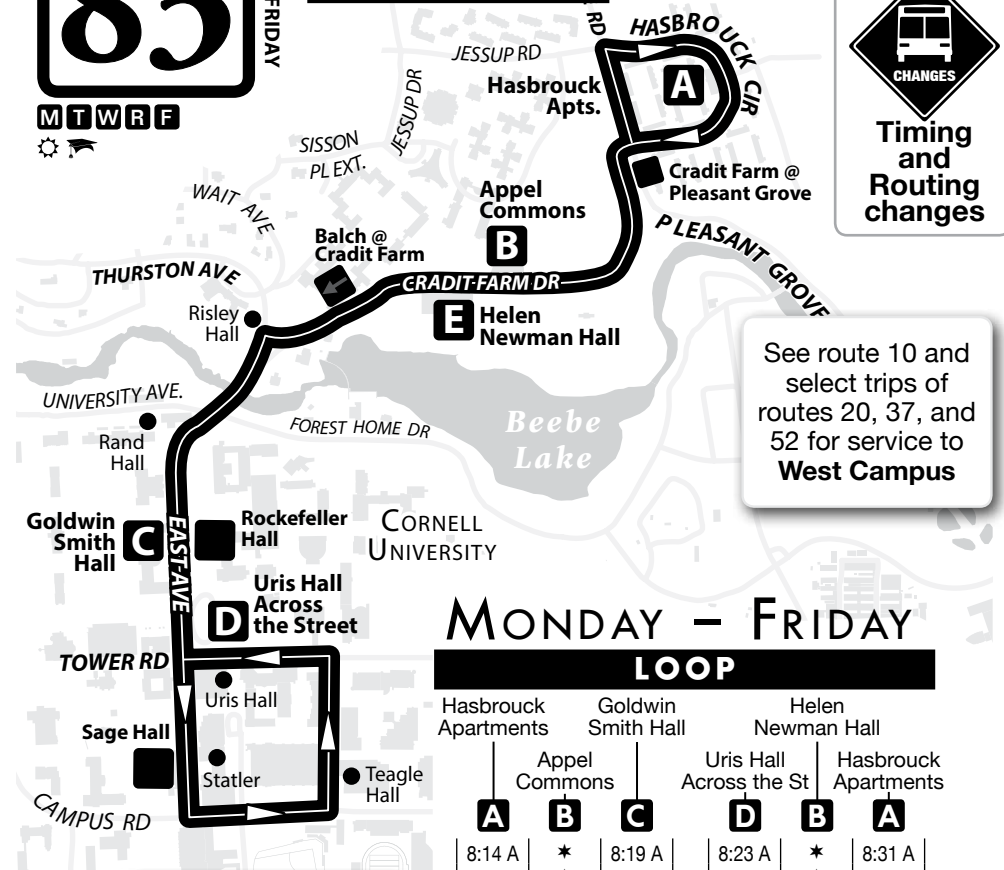

ROUTE
83

MONDAY - FRIDAY

M T W R F

**Designated
Stops Only**

ACADEMIC YEAR ONLY

**Timing
and
Routing
changes**

See route 10 and
select trips of
routes 20, 37, and
52 for service to
West Campus

**MONDAY - FRIDAY
LOOP**

Hasbrouck Apartments	Appel Commons	Goldwin Smith Hall	Uris Hall Across the St	Helen Newman Hall	Hasbrouck Apartments
A	B	C	D	B	A
8:14 A	*	8:19 A	8:23 A	*	8:31 A
8:36 A	*	8:41 A	8:45 A	*	8:53 A
8:58 A	*	9:03 A	9:07 A	*	9:15 A
9:20 A	*	9:25 A	9:29 A	*	9:37 A
9:42 A	*	9:47 A	9:51 A	*	9:59 A
10:04 A	*	10:09 A	10:13 A	*	10:21 A
10:26 A	*	10:31 A	10:35 A	*	10:43 A
10:48 A	*	10:53 A	10:57 A	*	11:05 A
11:10 A	*	11:15 A	11:19 A	*	11:27 A
11:32 A	*	11:37 A	11:41 A	*	11:49 A
11:54 A	*	11:59 A	12:03 P	*	12:11 P
12:16 P	*	12:21 P	12:25 P	*	12:33 P
12:38 P	*	12:43 P	12:47 P	*	12:55 P
1:00 P	*	1:05 P	1:09 P	*	1:17 P
1:22 P	*	1:27 P	1:31 P	*	1:39 P
1:44 P	*	1:49 P	1:53 P	*	2:01 P
2:06 P	*	2:11 P	2:15 P	*	2:23 P
2:28 P	*	2:33 P	2:37 P	*	2:45 P
2:50 P	*	2:55 P	2:59 P	*	3:07 P
3:12 P	*	3:17 P	3:21 P	*	3:29 P
3:34 P	*	3:39 P	3:43 P	*	3:51 P
3:56 P	*	4:01 P	4:05 P	*	4:13 P
4:18 P	*	4:23 P	4:27 P	*	4:35 P

LEGEND
map not to scale

- A** Timepoint
- Point of Interest
- Bus Stop

Bold Type indicates PM times.