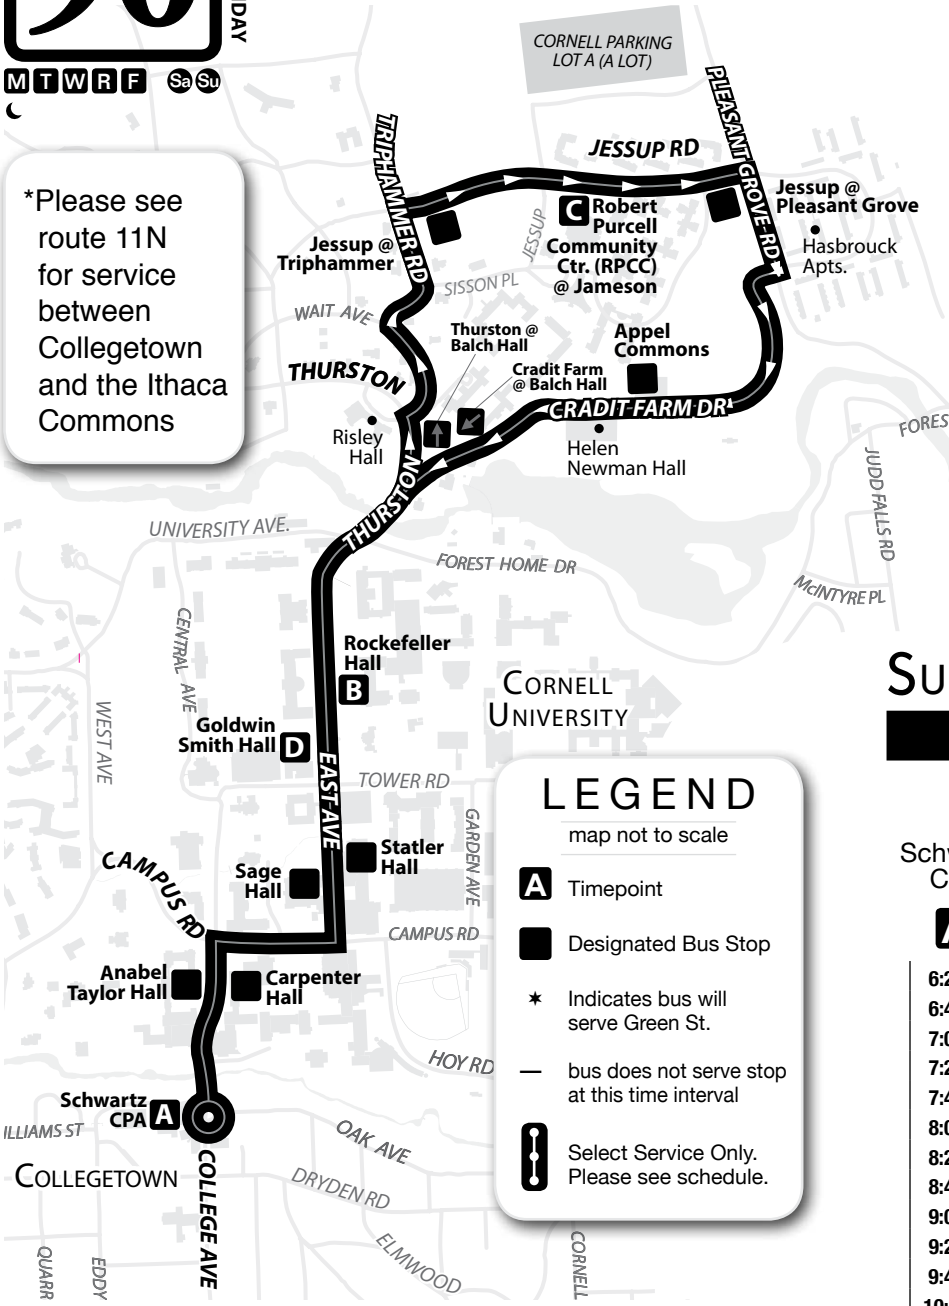

ROUTE 90

MONDAY - SUNDAY

MTWRF Sa Su

Designated Stops Only

*Please see route 11N for service between Collegetown and the Ithaca Commons

LEGEND

map not to scale

- A** Timepoint
- Designated Bus Stop
- * Indicates bus will serve Green St.
- bus does not serve stop at this time interval
- Select Service Only. Please see schedule.

MONDAY - FRIDAY

90 LOOP

Rockefeller Hall		Goldwin Smith Hall		
Schwartz CPA		RPCC @ Jameson		Schwartz CPA
A	B	C	D	A
9:25 P	9:29 P	9:33 P	9:36 P	9:40 P
9:45 P	9:49 P	9:53 P	9:56 P	10:00 P
10:05 P	10:09 P	10:13 P	10:16 P	10:20 P
10:25 P	10:29 P	10:33 P	10:36 P	10:40 P
10:45 P	10:49 P	10:53 P	10:56 P	11:00 P
11:05 P	11:09 P	11:13 P	11:16 P	11:20 P
11:25 P	11:29 P	11:33 P	11:36 P	11:40 P
11:45 P	11:49 P	11:53 P	11:56 P	12:00 A
12:05 A	12:09 A	12:13 A	12:16 A	12:20 A
12:25 A	12:29 A	12:33 A	12:36 A	12:40 A
12:45 A	12:49 A	12:53 A	12:56 A	1:00 A
1:05 A	1:09 A	1:13 A	1:16 A	1:20 A
1:25 A	1:29 A	1:33 A	1:36 A	1:40 A
1:45 A	1:49 A	1:53 A	-	-

SUNDAY

90 LOOP

Rockefeller Hall		Goldwin Smith Hall		
Schwartz CPA		RPCC @ Jameson		Schwartz CPA
A	B	C	D	A
6:25 P	6:29 P	6:33 P	6:36 P	6:40 P
6:45 P	6:49 P	6:53 P	6:56 P	7:00 P
7:05 P	7:09 P	7:13 P	7:16 P	7:20 P
7:25 P	7:29 P	7:33 P	7:36 P	7:40 P
7:45 P	7:49 P	7:53 P	7:56 P	8:00 P
8:05 P	8:09 P	8:13 P	8:16 P	8:20 P
8:25 P	8:29 P	8:33 P	8:36 P	8:40 P
8:45 P	8:49 P	8:53 P	8:56 P	9:00 P
9:05 P	9:09 P	9:13 P	9:16 P	9:20 P
9:25 P	9:29 P	9:33 P	9:36 P	9:40 P
9:45 P	9:49 P	9:53 P	9:56 P	10:00 P
10:05 P	10:09 P	10:13 P	10:16 P	10:20 P
10:25 P	10:29 P	10:33 P	10:36 P	10:40 P
10:45 P	10:49 P	10:53 P	10:56 P	11:00 P

Many timing changes throughout schedule.

Routing Change: Route no longer serves the Ithaca Commons. See route 11N for service between Collegetown and the Commons.