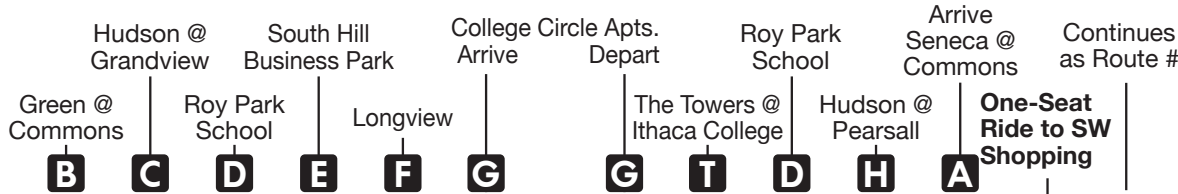

MONDAY - SUNDAY

Designated Stops Only

Everyday Day Service Only

MTWRF Sa Su

ITHACA COLLEGE | COMMONS

Bold Type indicates PM times.

OUTBOUND

INBOUND

7:18 A	7:22 A	7:27 A	7:31 A	7:35 A	7:38 A		7:40 A	7:46 A	7:50 A	7:53 A	7:58 A	➔	15	MONDAY - FRIDAY only
--------	--------	--------	--------	--------	--------	--	--------	--------	--------	--------	--------	---	----	-----------------------------

Monday - Friday: Early trip added
Saturday & Sunday: Last trip removed

MONDAY - FRIDAY

Route 10 will NOT be running

Please see routes 30, 31, 32, 51 for service between the Commons and Cornell.