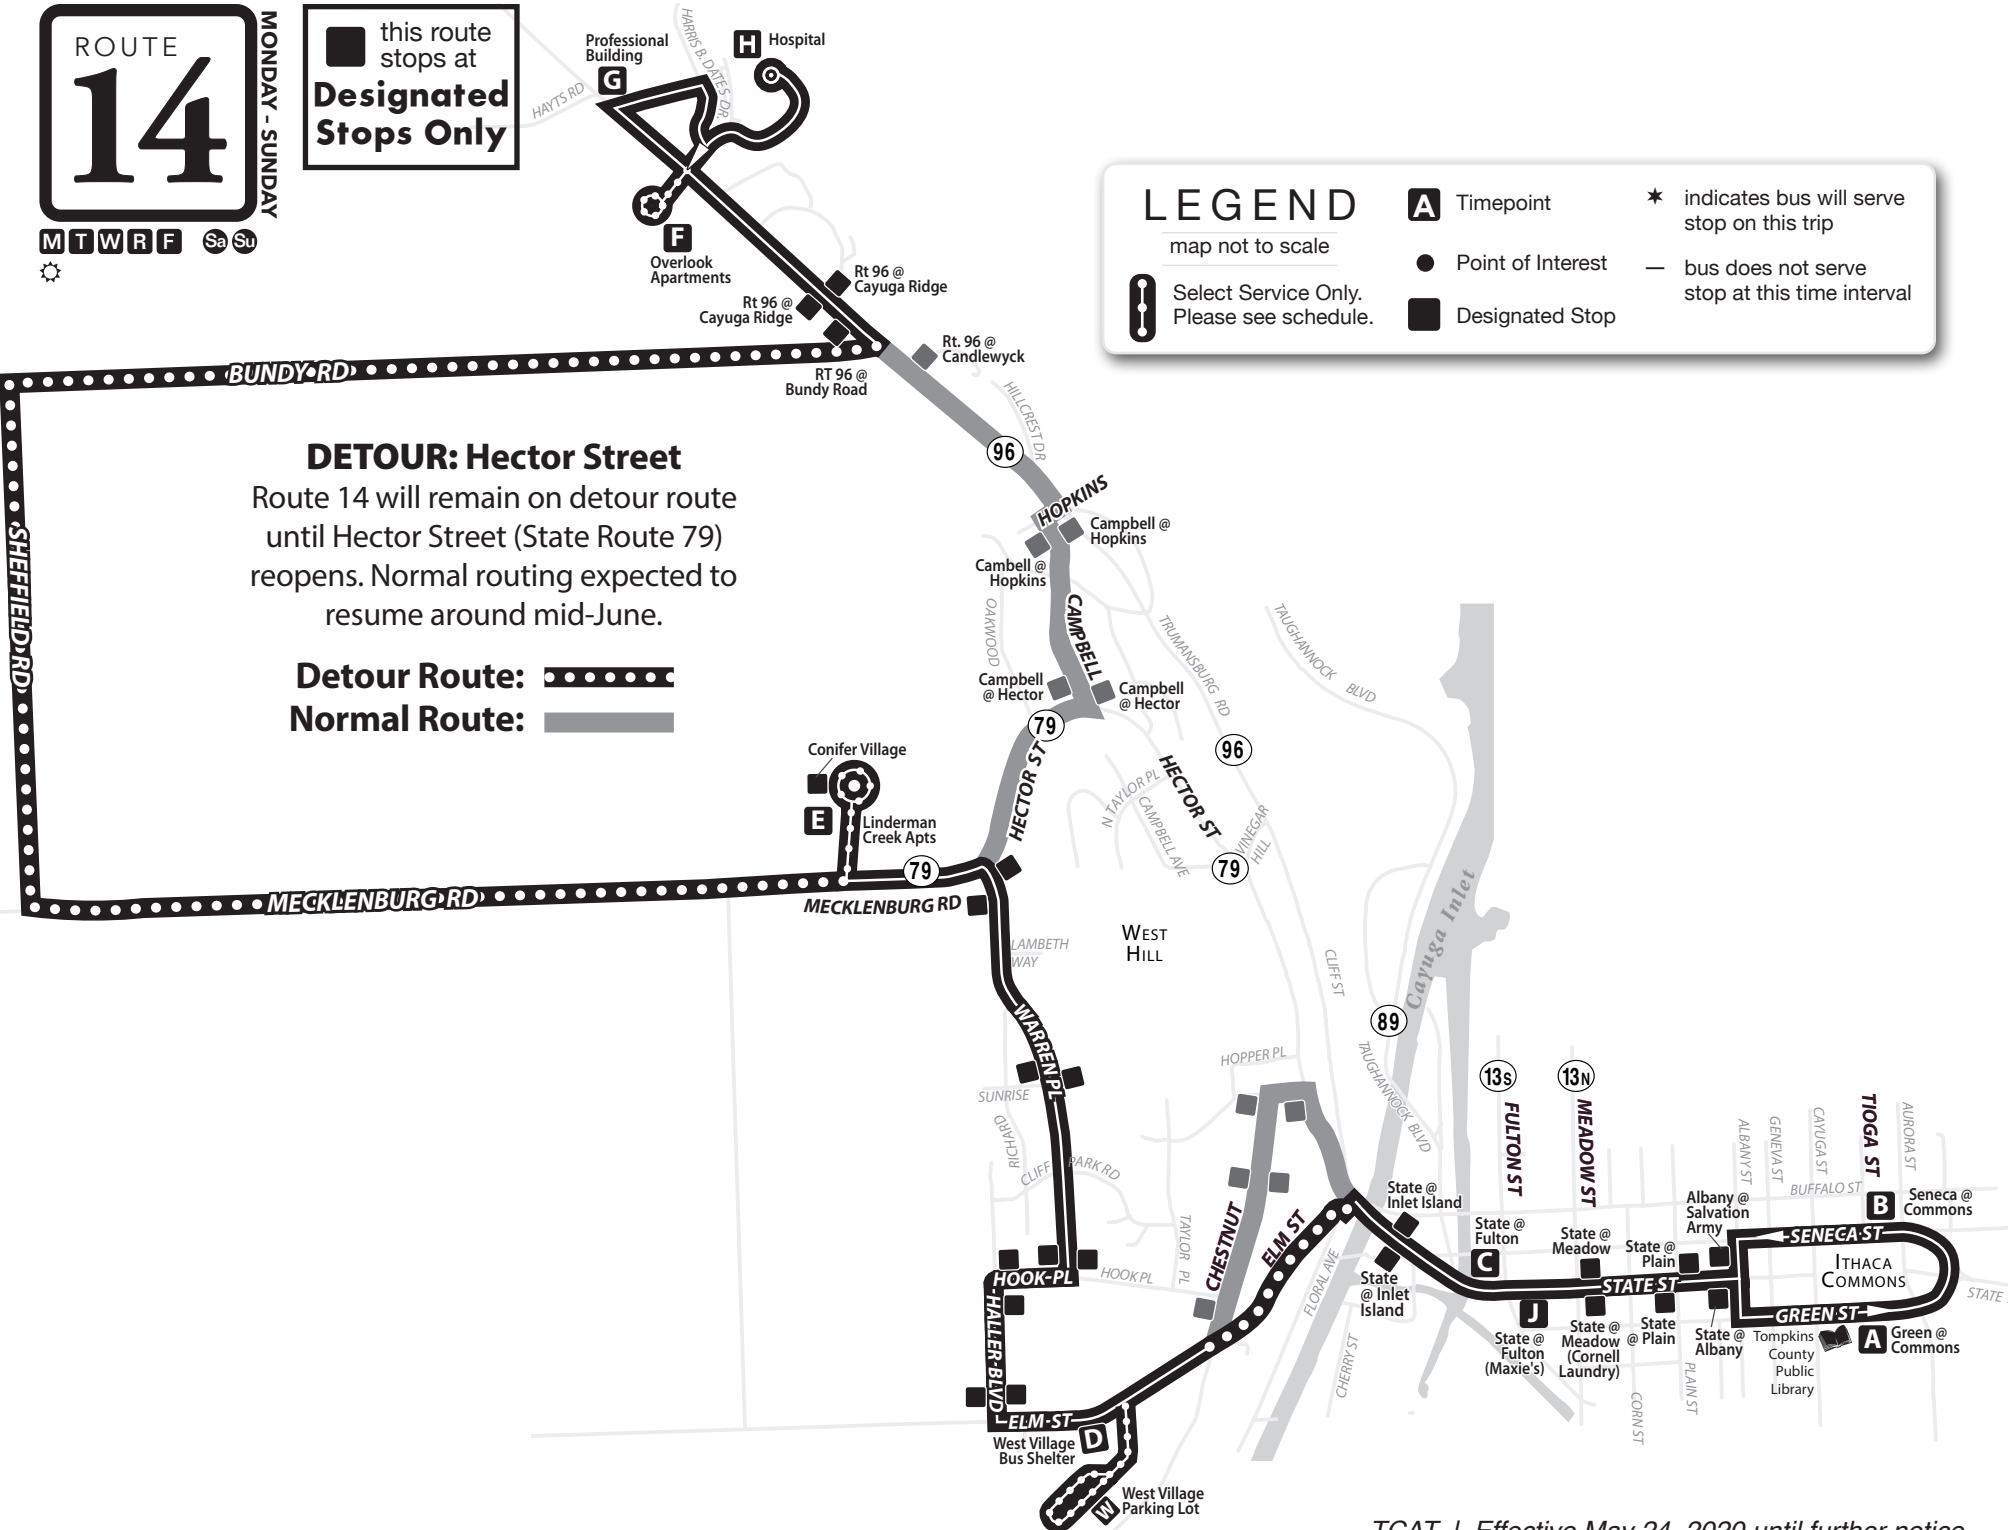

ROUTE
14

MONDAY - SUNDAY

M T W R F Sa Su

■ this route stops at
Designated Stops Only

DETOUR: Hector Street
Route 14 will remain on detour route until Hector Street (State Route 79) reopens. Normal routing expected to resume around mid-June.

Detour Route: 
Normal Route: 

LEGEND

map not to scale

 Select Service Only. Please see schedule.

A Timepoint

● Point of Interest

■ Designated Stop

★ indicates bus will serve stop on this trip

14 SATURDAY & SUNDAY

Please read schedules from left to right.

Bold Type indicates PM times.

OUTBOUND								INBOUND						
Seneca @ Commons	West Village Parking Lot	Overlook Apts.	Cayuga Medical Ctr.					Cayuga Medical Ctr.	Linderman Creek Apts.	State @ Fulton				
Green @ Commons	State @ Fulton	Linderman Creek Apts.	Professional Building						Overlook Apts.	Elm @ West Village				Green @ Commons
A	B	C	W	E	F	G	H		H	F	E	D	J	A
8:00 A	8:02 A	8:06 A	8:10 A	-	-	8:19 A	8:21 A		8:25 A	8:27 A	8:35 A	8:42 A	8:46 A	8:56 A
9:00 A	9:02 A	9:06 A	9:11 A	-	-	9:20 A	9:22 A		9:27 A	9:29 A	9:37 A	9:44 A	9:48 A	9:58 A
10:00 A	10:02 A	10:06 A	10:11 A	-	-	10:20 A	10:22 A		10:27 A	10:29 A	10:37 A	10:44 A	10:48 A	10:58 A
11:00 A	11:02 A	11:06 A	11:12 A	-	-	11:21 A	11:23 A		11:27 A	11:29 A	11:37 A	11:44 A	11:48 A	11:58 A
12:00 P	12:02 P	12:06 P	12:12 P	-	-	12:21 P	12:23 P		12:27 P	12:29 P	12:37 P	12:44 P	12:48 P	12:58 P
1:00 P	1:02 P	1:07 P	1:13 P	-	-	1:22 P	1:24 P		1:27 P	1:29 P	1:37 P	1:44 P	1:48 P	1:58 P
2:00 P	2:02 P	2:07 P	2:13 P	2:21 P	2:28 P	2:30 P	2:32 P		2:35 P	-	-	2:44 P	2:48 P	2:55 P
3:00 P	3:02 P	3:07 P	3:13 P	3:21 P	3:28 P	3:30 P	3:32 P		3:35 P	-	-	3:44 P	3:48 P	3:55 P
4:00 P	4:02 P	4:07 P	4:13 P	4:21 P	4:28 P	4:30 P	4:32 P		4:35 P	-	-	4:44 P	4:48 P	4:55 P
5:00 P	5:02 P	5:07 P	5:13 P	5:21 P	5:28 P	-	5:31 P		5:35 P	-	-	5:44 P	5:48 P	5:55 P
6:00 P	6:02 P	6:06 P	6:12 P	6:20 P	6:27 P	-	6:30 P		6:36 P	-	-	6:45 P	6:49 P	6:56 P
7:00 P	7:02 P	7:06 P	7:12 P	7:20 P	7:27 P	-	7:30 P		7:36 P	-	-	7:45 P	7:49 P	7:56 P