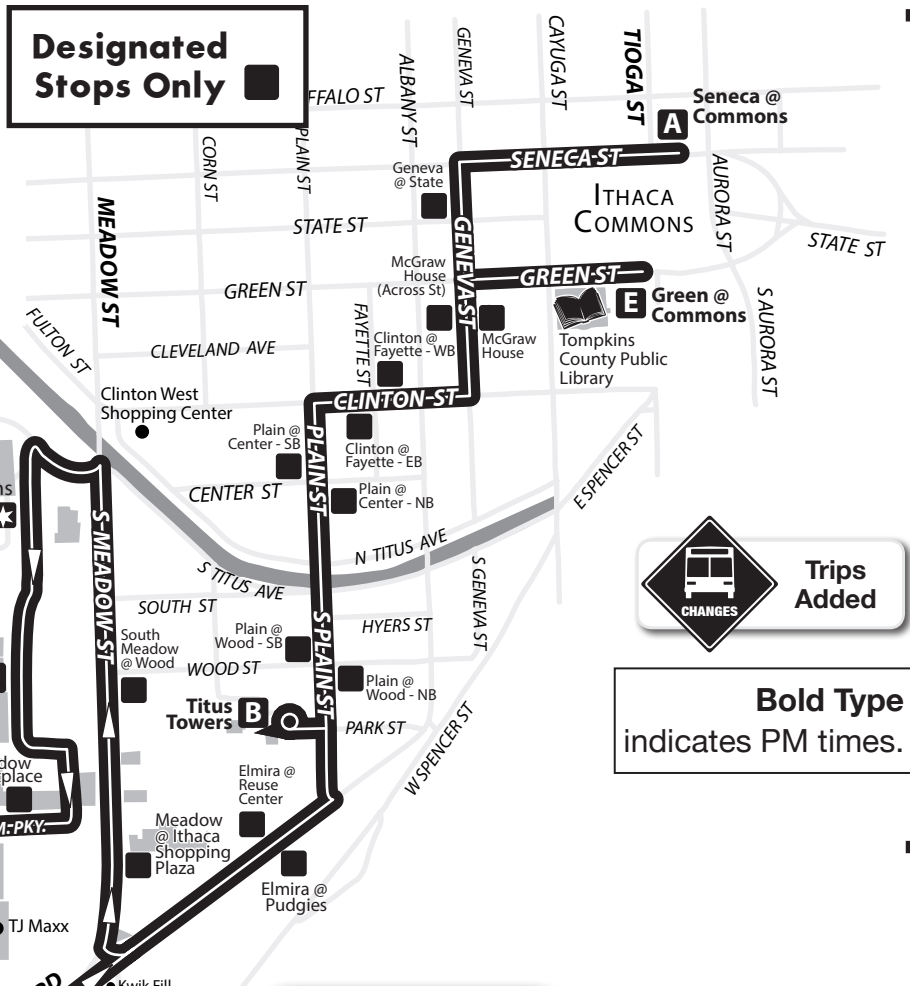

ROUTE
15
MONDAY - SUNDAY

M T W R F Sa Su

LEGEND
map not to scale

- **A** Timepoint
- Point of Interest
- ★ Indicates bus will serve Wegmans
- bus does not serve stop at this time interval

Bold Type
indicates PM times.

Bold Type
indicates PM times.

15 WEEKDAY LOOP

Seneca @ Commons	Wegmans	Walmart	Green @ Commons	Continues as Route #			
A	Titus Towers I	Tops	Titus Towers I	One-Seat Ride to Fall Creek			
A	B	C	D	B	E		
7:25 A	7:31 A	-	7:39 A	7:44 A	7:49 A	7:58 A	11
8:00 A	8:06 A	★	8:14 A	8:19 A	8:24 A	8:33 A	➔ 13
9:00 A	9:06 A	★	9:14 A	9:19 A	9:24 A	9:33 A	➔ 13
10:00 A	10:06 A	★	10:14 A	10:19 A	10:24 A	10:33 A	➔ 13
11:00 A	11:06 A	★	11:14 A	11:19 A	11:24 A	11:33 A	➔ 13
12:00 P	12:06 P	★	12:14 P	12:19 P	12:24 P	12:33 P	➔ 13
1:00 P	1:06 P	★	1:14 P	1:19 P	1:24 P	1:33 P	➔ 13
2:00 P	2:06 P	★	2:14 P	2:19 P	2:24 P	2:33 P	➔ 13
2:30 P	2:36 P	★	2:44 P	2:49 P	2:54 P	3:03 P	
3:00 P	3:06 P	★	3:14 P	3:19 P	3:24 P	3:33 P	➔ 13
3:30 P	3:36 P	★	3:44 P	3:49 P	3:54 P	4:03 P	
4:00 P	4:06 P	★	4:14 P	4:19 P	4:24 P	4:33 P	➔ 13
5:00 P	5:06 P	★	5:14 P	5:19 P	5:24 P	5:33 P	➔ 13
6:00 P	6:06 P	★	6:14 P	6:19 P	6:24 P	6:33 P	➔ 13
7:00 P	7:06 P	★	7:14 P	7:19 P	7:24 P	7:33 P	17

* Service to Wegmans

15 SATURDAY & SUNDAY LOOP

Seneca @ Commons	Wegmans	Walmart	Green @ Commons	Continues as Route #			
A	Titus Towers I	Tops	Titus Towers I	One-Seat Ride to Fall Creek			
A	B	C	D	B	E		
8:00 A	8:06 A	★	8:14 A	8:19 A	8:24 A	8:33 A	➔ 13
9:00 A	9:06 A	★	9:14 A	9:19 A	9:24 A	9:33 A	➔ 13
10:00 A	10:06 A	★	10:14 A	10:19 A	10:24 A	10:33 A	➔ 13
11:00 A	11:06 A	★	11:14 A	11:19 A	11:24 A	11:33 A	➔ 13
12:00 P	12:06 P	★	12:14 P	12:19 P	12:24 P	12:33 P	➔ 13
1:00 P	1:06 P	★	1:14 P	1:19 P	1:24 P	1:33 P	➔ 13
2:00 P	2:06 P	★	2:14 P	2:19 P	2:24 P	2:33 P	➔ 13
3:00 P	3:06 P	★	3:14 P	3:19 P	3:24 P	3:33 P	➔ 13
4:00 P	4:06 P	★	4:14 P	4:19 P	4:24 P	4:33 P	➔ 13
4:30 P	4:36 P	★	4:44 P	4:49 P	4:54 P	5:03 P	
5:00 P	5:06 P	★	5:14 P	5:19 P	5:24 P	5:33 P	➔ 13
6:00 P	6:06 P	★	6:14 P	6:19 P	6:24 P	6:33 P	➔ 13

* Service to Wegmans