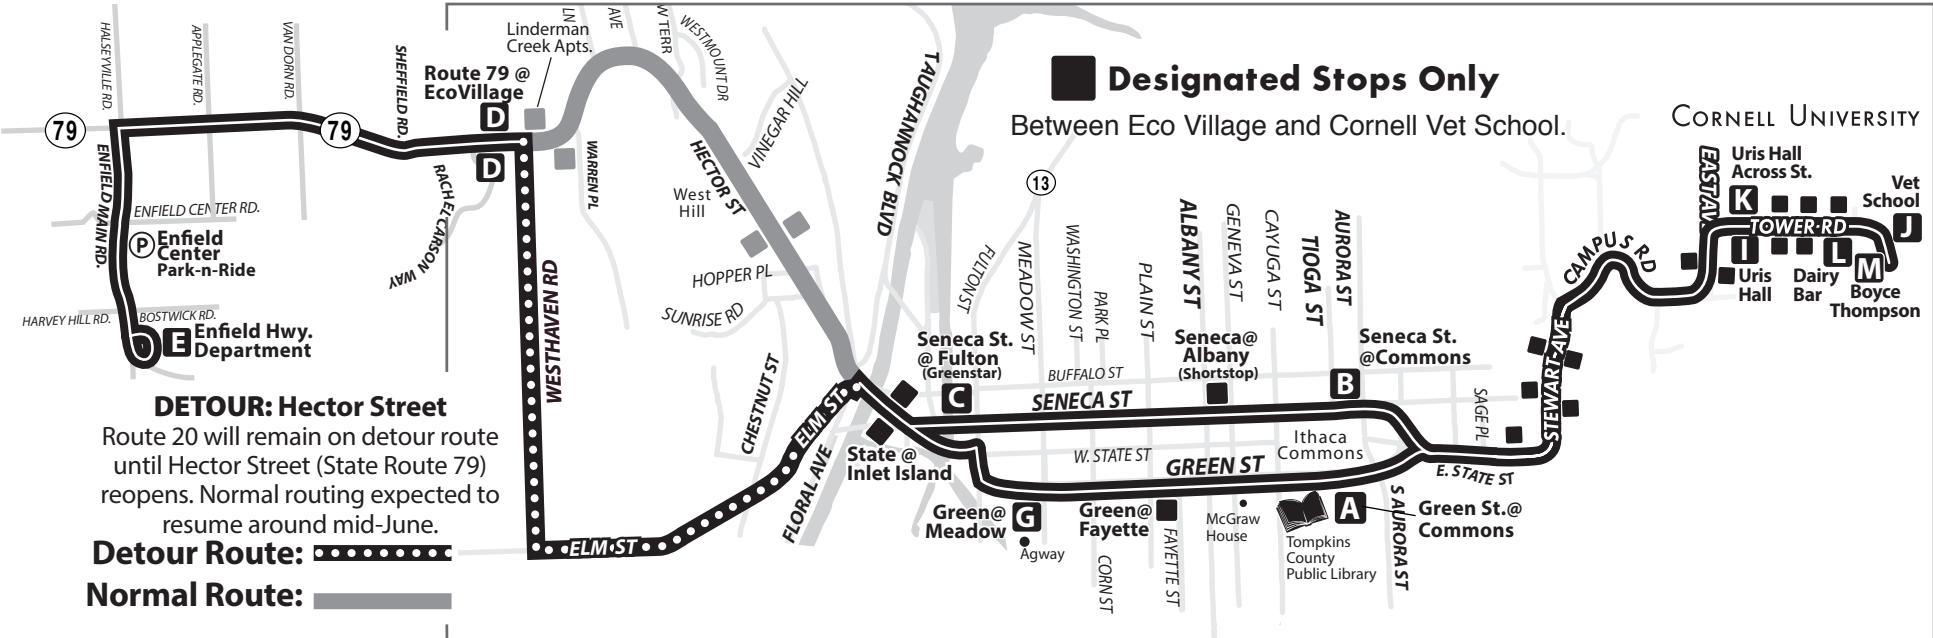

MONDAY - FRIDAY *Please read schedules from left to right.*

OUTBOUND

INBOUND

Vet School	Seneca St. @ Commons	Route 79 @ EcoVillage	Enfield Highway Arrive	Department Depart	Route 79 @ EcoVillage	Green St. @ Commons	Uris Hall							
Uris Hall Across Street	Seneca @ Fulton	Enfield Center Park & Ride	Enfield Center Park & Ride	Enfield Center Park & Ride	Green St. @ Meadow	Uris Hall								
J	K	B	C	D	E	E	D	G	A	I				
-	-	7:05 A	7:08 A	7:12 A	7:21 A	7:26 A		7:30 A	7:32 A	7:44 A	7:50 A	7:55 A	8:05 A	Bus Continues to Cornell as route 52
-	-	9:20 A	9:23 A	9:27 A	9:36 A	9:41 A		9:45 A	9:47 A	9:59 A	10:05 A	10:10 A	-	
-	-	1:10 P	1:13 P	1:19 P	1:28 P	1:33 P		1:35 P	1:37 P	1:47 P	1:53 P	1:59 P	-	
4:33 P	4:37 P	4:46 P	4:49 P	4:55 P	5:04 P	5:09 P		5:14 P	5:16 P	5:26 P	5:32 P	5:35 P	-	
6:45 P	6:49 P	6:57 P	7:00 P	*7:04 P	*7:13 P	*7:18 P		* Demand drop-off only after Seneca @ Fulton. Bus returns to TCAT once bus is empty						

Bold Type indicates PM times.